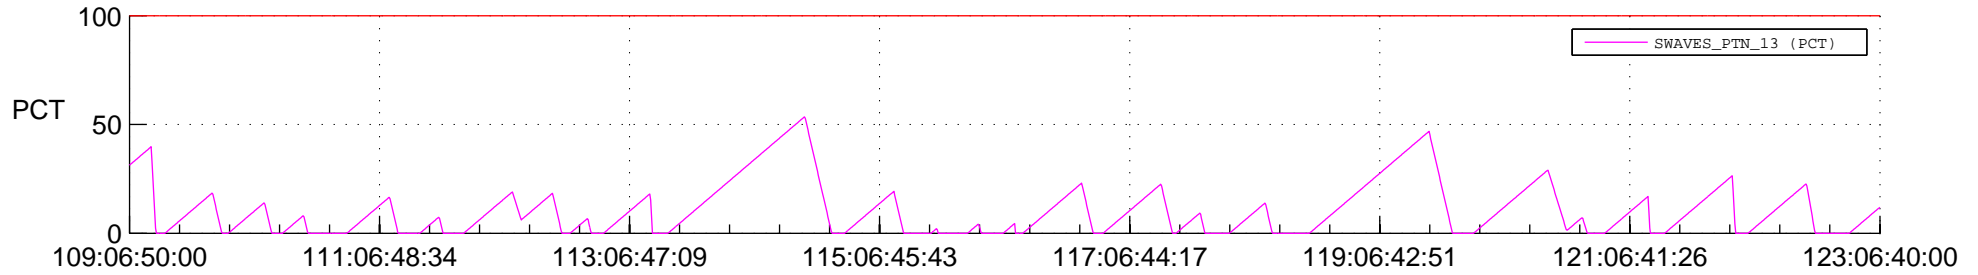

STEREO AHEAD SSR PCT Full Prediction

SWAVES_Percent_Full_Prediction

IMPACT_Percent_Full_Prediction

PLASTIC_Percent_Full_Prediction

Spacecraft_DownLink_Rate