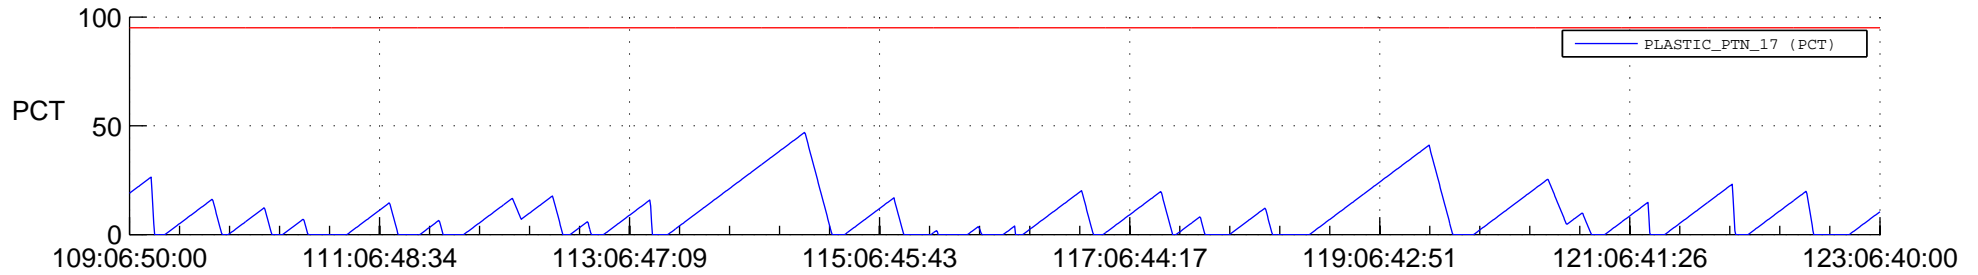

STEREO AHEAD SSR PCT Full Prediction

SWAVES_Percent_Full_Prediction

IMPACT_Percent_Full_Prediction

PLASTIC_Percent_Full_Prediction

Spacecraft_DownLink_Rate