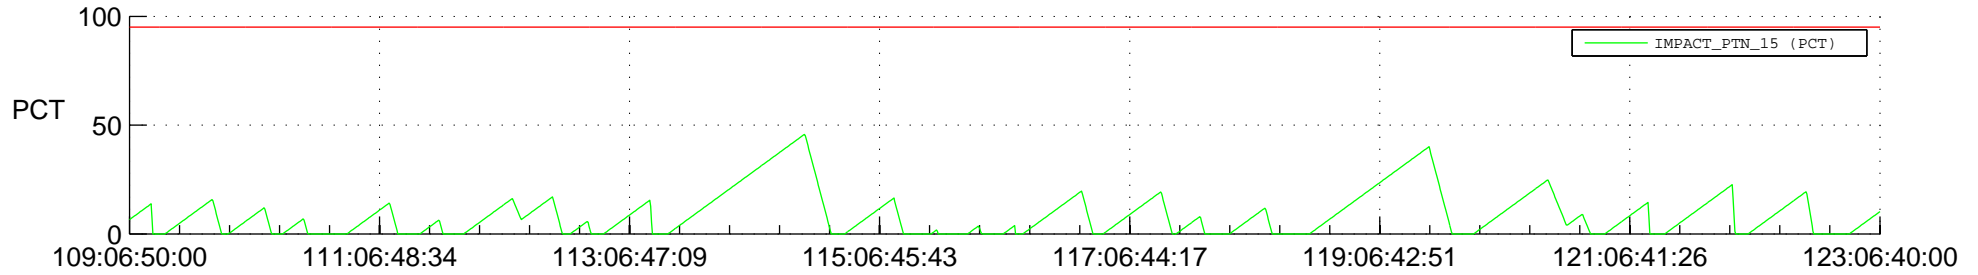

STEREO AHEAD SSR PCT Full Prediction

SWAVES_Percent_Full_Prediction

IMPACT_Percent_Full_Prediction

PLASTIC_Percent_Full_Prediction

Spacecraft_DownLink_Rate