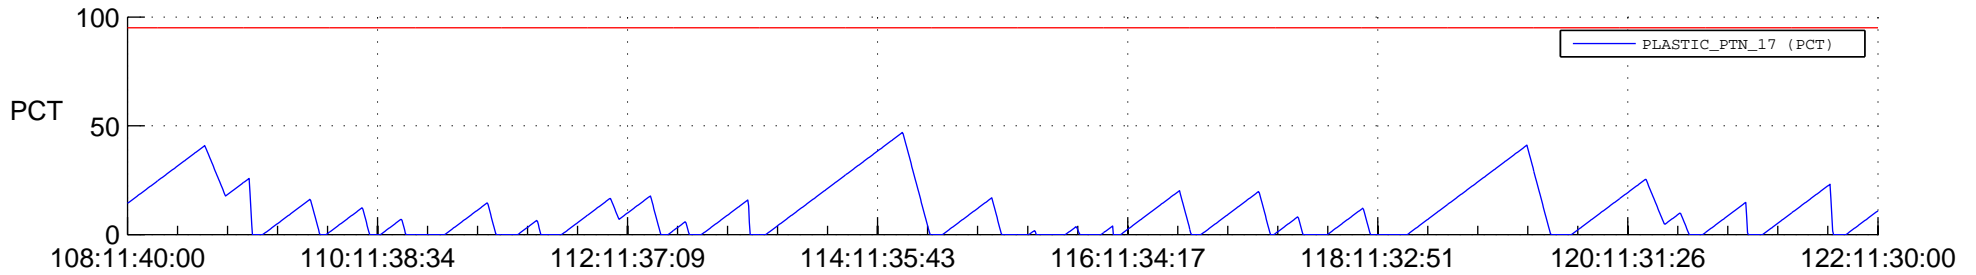

STEREO AHEAD SSR PCT Full Prediction

SWAVES_Percent_Full_Prediction

IMPACT_Percent_Full_Prediction

PLASTIC_Percent_Full_Prediction

Spacecraft_DownLink_Rate