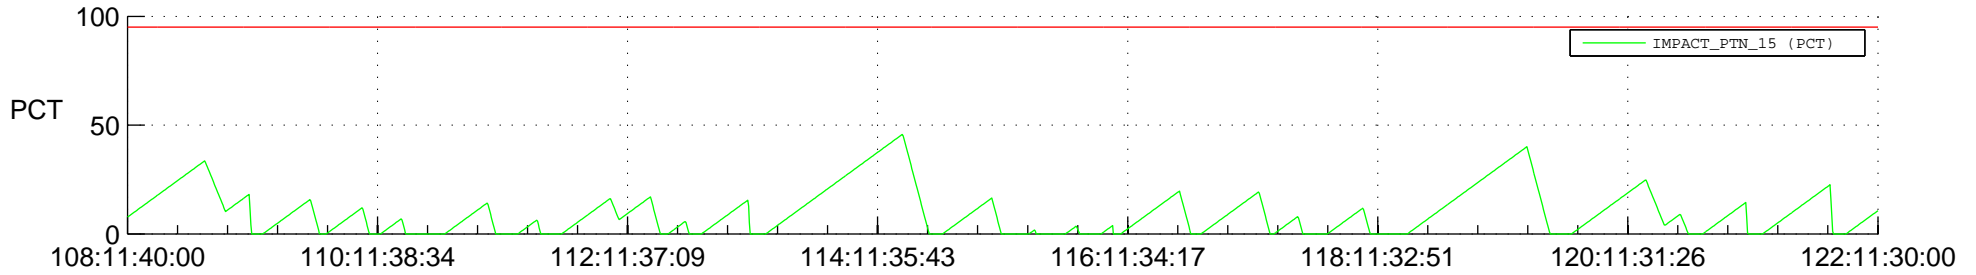

STEREO AHEAD SSR PCT Full Prediction

SWAVES_Percent_Full_Prediction

IMPACT_Percent_Full_Prediction

PLASTIC_Percent_Full_Prediction

Spacecraft_DownLink_Rate