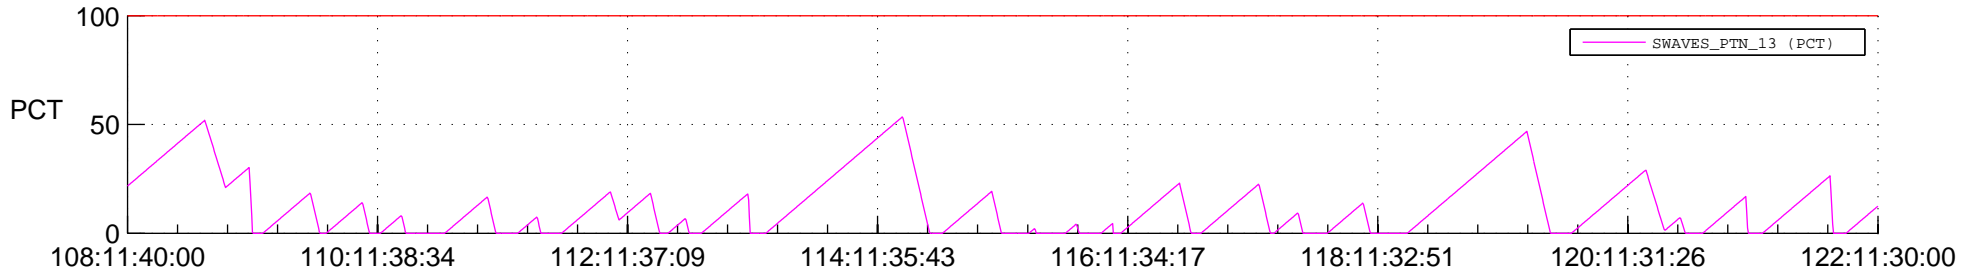

STEREO AHEAD SSR PCT Full Prediction

SWAVES_Percent_Full_Prediction

IMPACT_Percent_Full_Prediction

PLASTIC_Percent_Full_Prediction

Spacecraft_DownLink_Rate