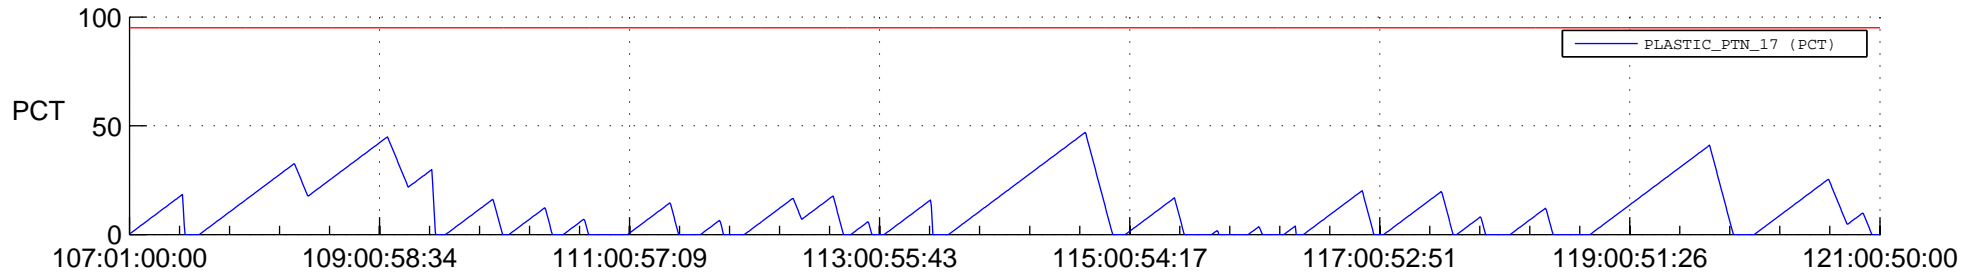

STEREO AHEAD SSR PCT Full Prediction

SWAVES_Percent_Full_Prediction

IMPACT_Percent_Full_Prediction

PLASTIC_Percent_Full_Prediction

Spacecraft_DownLink_Rate