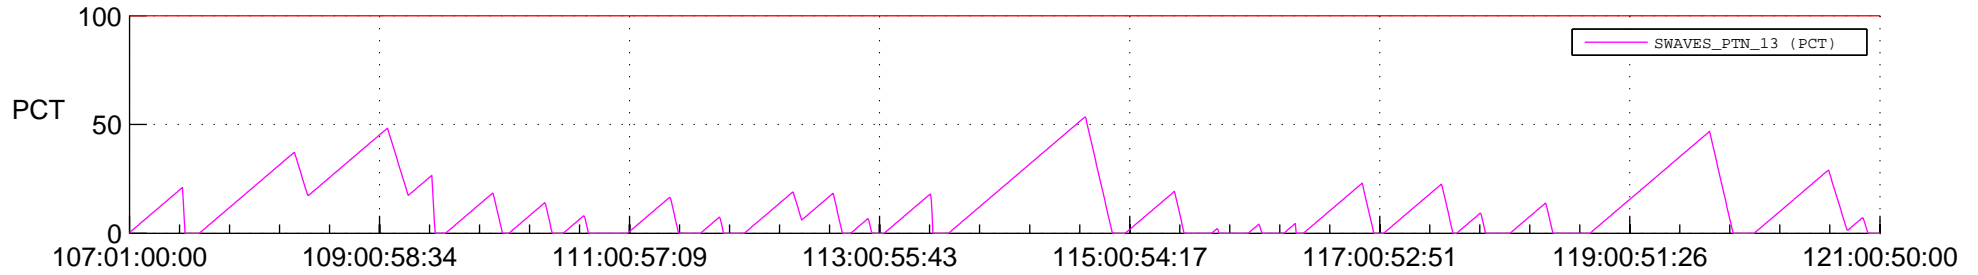

STEREO AHEAD SSR PCT Full Prediction

SWAVES_Percent_Full_Prediction

IMPACT_Percent_Full_Prediction

PLASTIC_Percent_Full_Prediction

Spacecraft_DownLink_Rate