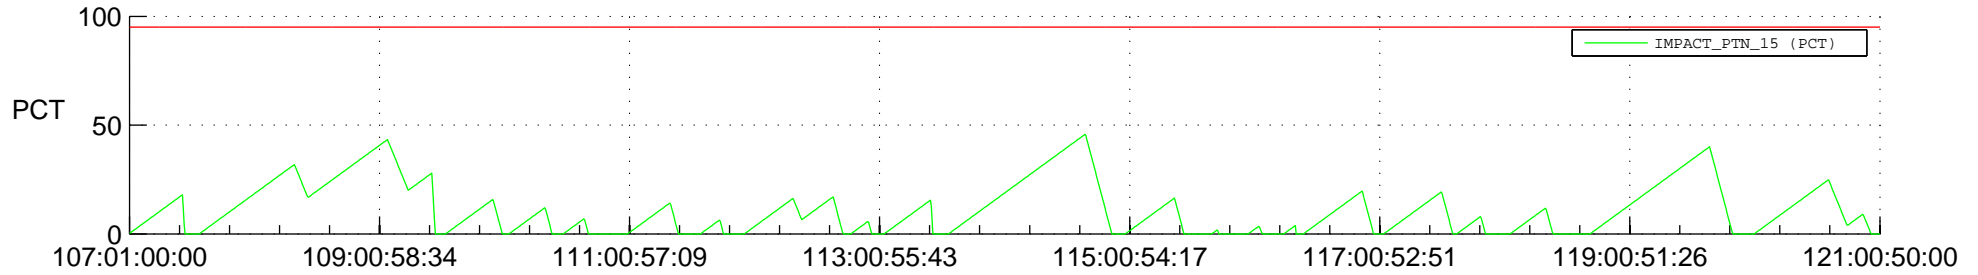

STEREO AHEAD SSR PCT Full Prediction

SWAVES_Percent_Full_Prediction

IMPACT_Percent_Full_Prediction

PLASTIC_Percent_Full_Prediction

Spacecraft_DownLink_Rate