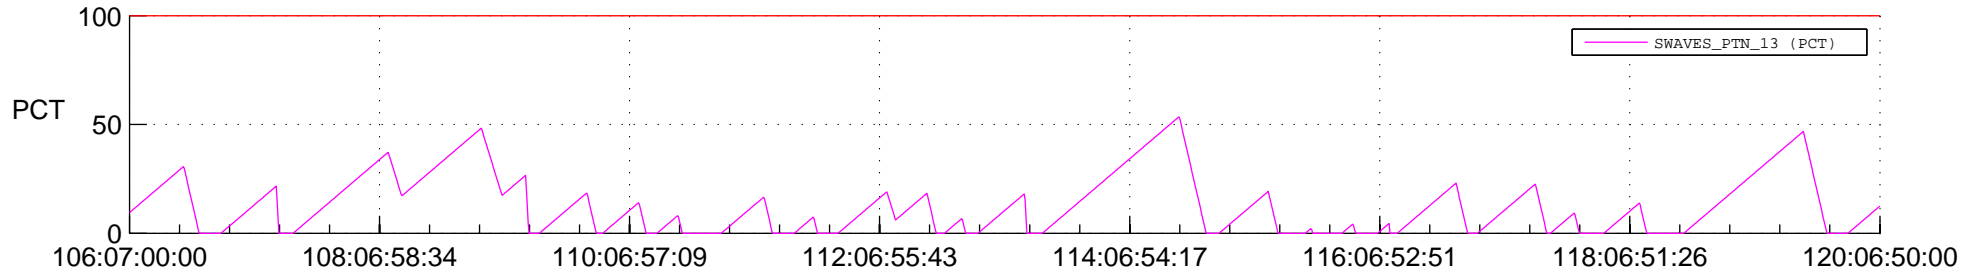

STEREO AHEAD SSR PCT Full Prediction

SWAVES_Percent_Full_Prediction

IMPACT_Percent_Full_Prediction

PLASTIC_Percent_Full_Prediction

Spacecraft_DownLink_Rate