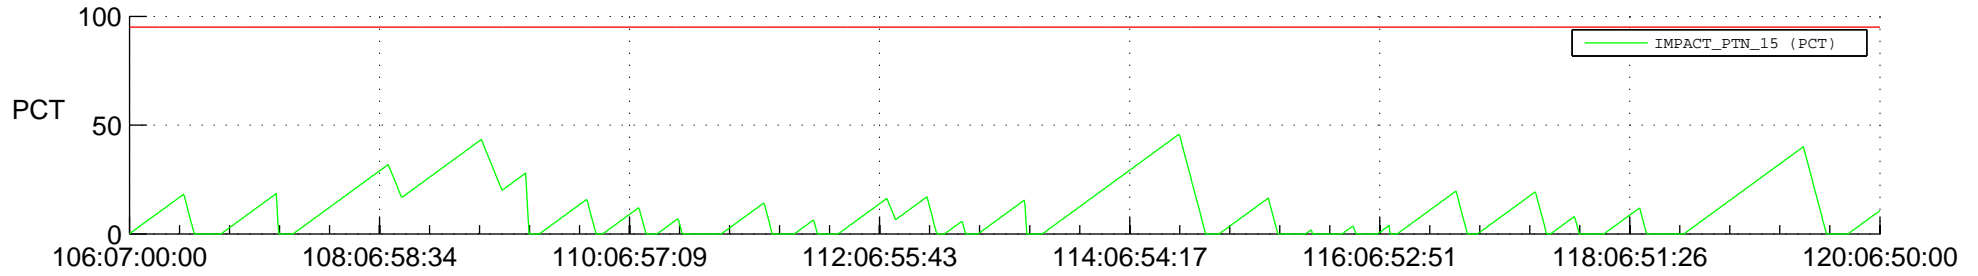

STEREO AHEAD SSR PCT Full Prediction

SWAVES_Percent_Full_Prediction

IMPACT_Percent_Full_Prediction

PLASTIC_Percent_Full_Prediction

Spacecraft_DownLink_Rate