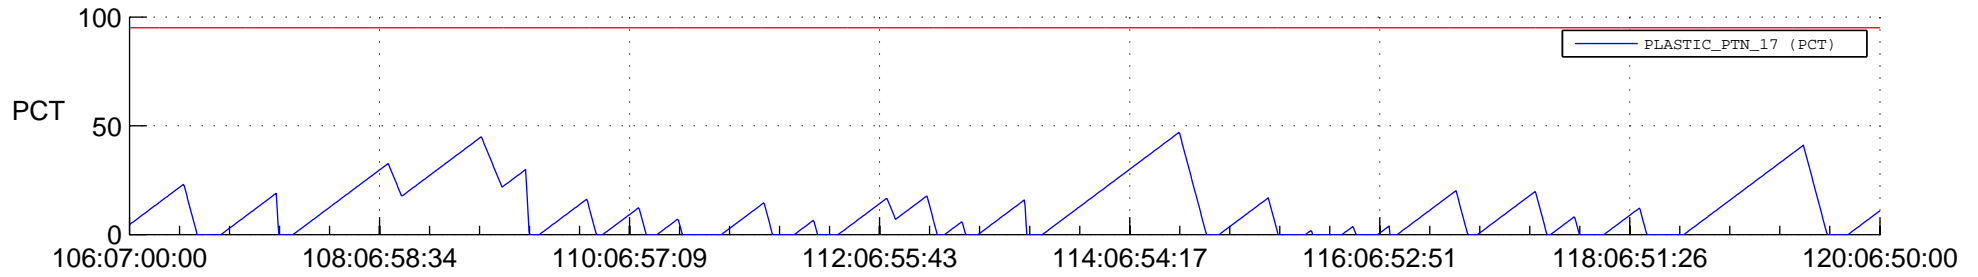

STEREO AHEAD SSR PCT Full Prediction

SWAVES_Percent_Full_Prediction

IMPACT_Percent_Full_Prediction

PLASTIC_Percent_Full_Prediction

Spacecraft_DownLink_Rate