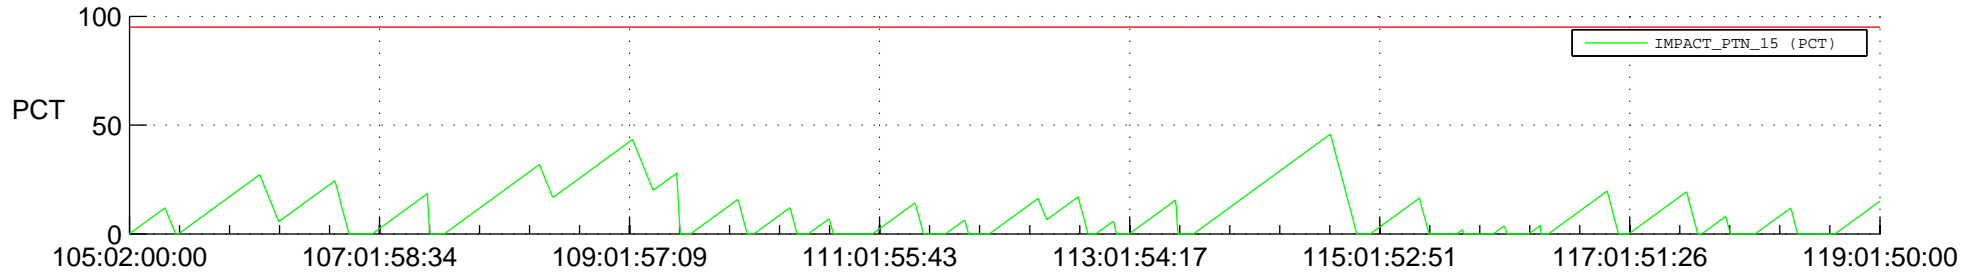

STEREO AHEAD SSR PCT Full Prediction

SWAVES_Percent_Full_Prediction

IMPACT_Percent_Full_Prediction

PLASTIC_Percent_Full_Prediction

Spacecraft_DownLink_Rate