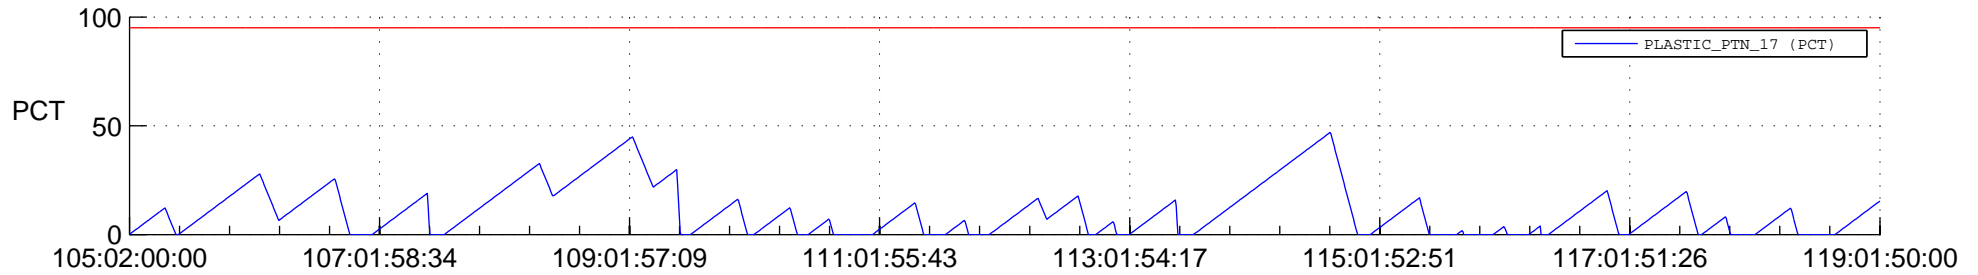

STEREO AHEAD SSR PCT Full Prediction

SWAVES_Percent_Full_Prediction

IMPACT_Percent_Full_Prediction

PLASTIC_Percent_Full_Prediction

Spacecraft_DownLink_Rate