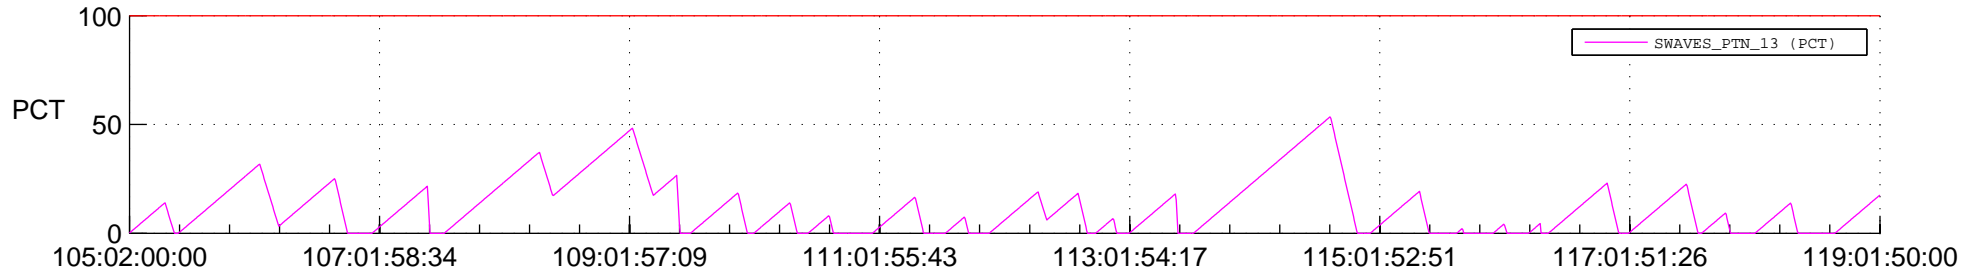

STEREO AHEAD SSR PCT Full Prediction

SWAVES_Percent_Full_Prediction

IMPACT_Percent_Full_Prediction

PLASTIC_Percent_Full_Prediction

Spacecraft_DownLink_Rate