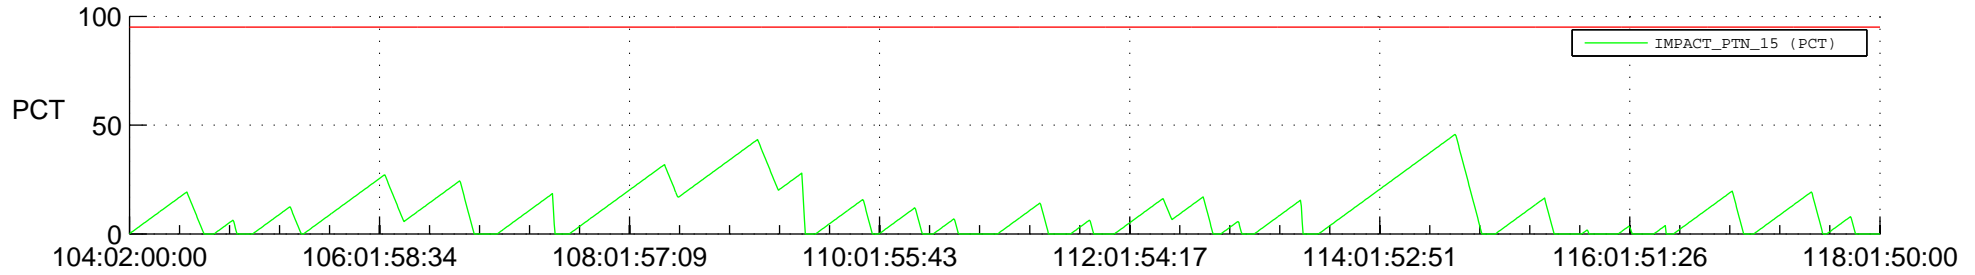

STEREO AHEAD SSR PCT Full Prediction

SWAVES_Percent_Full_Prediction

IMPACT_Percent_Full_Prediction

PLASTIC_Percent_Full_Prediction

Spacecraft_DownLink_Rate