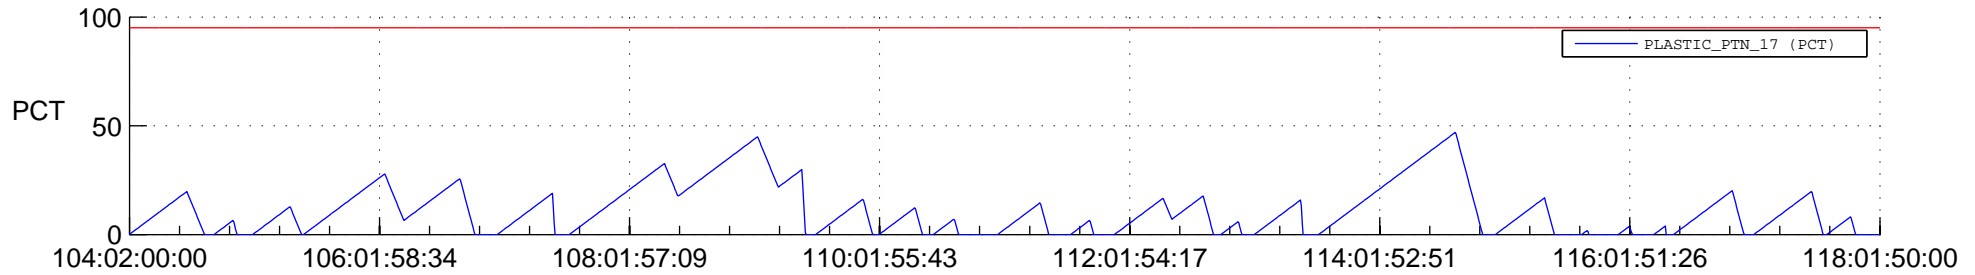

STEREO AHEAD SSR PCT Full Prediction

SWAVES_Percent_Full_Prediction

IMPACT_Percent_Full_Prediction

PLASTIC_Percent_Full_Prediction

Spacecraft_DownLink_Rate