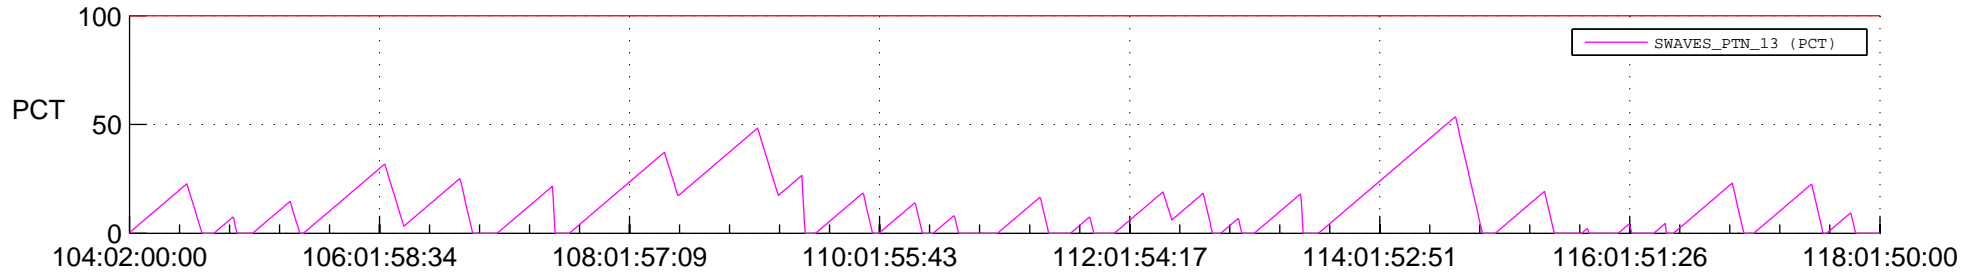

STEREO AHEAD SSR PCT Full Prediction

SWAVES_Percent_Full_Prediction

IMPACT_Percent_Full_Prediction

PLASTIC_Percent_Full_Prediction

Spacecraft_DownLink_Rate