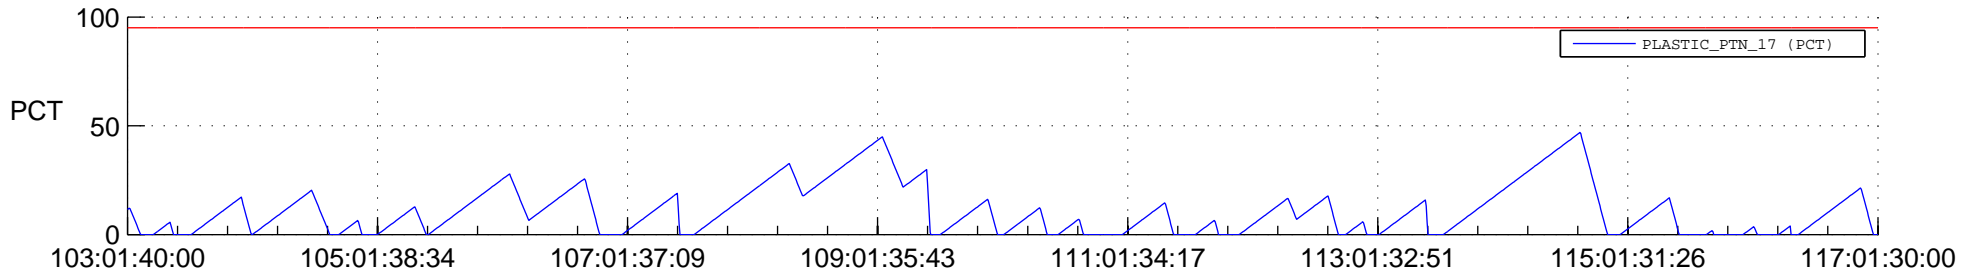

STEREO AHEAD SSR PCT Full Prediction

SWAVES_Percent_Full_Prediction

IMPACT_Percent_Full_Prediction

PLASTIC_Percent_Full_Prediction

Spacecraft_DownLink_Rate