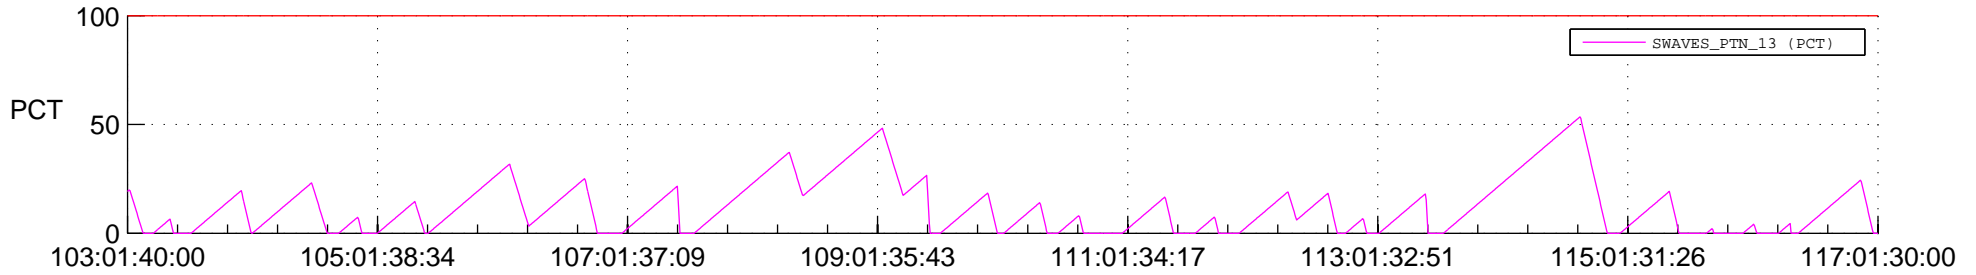

STEREO AHEAD SSR PCT Full Prediction

SWAVES_Percent_Full_Prediction

IMPACT_Percent_Full_Prediction

PLASTIC_Percent_Full_Prediction

Spacecraft_DownLink_Rate