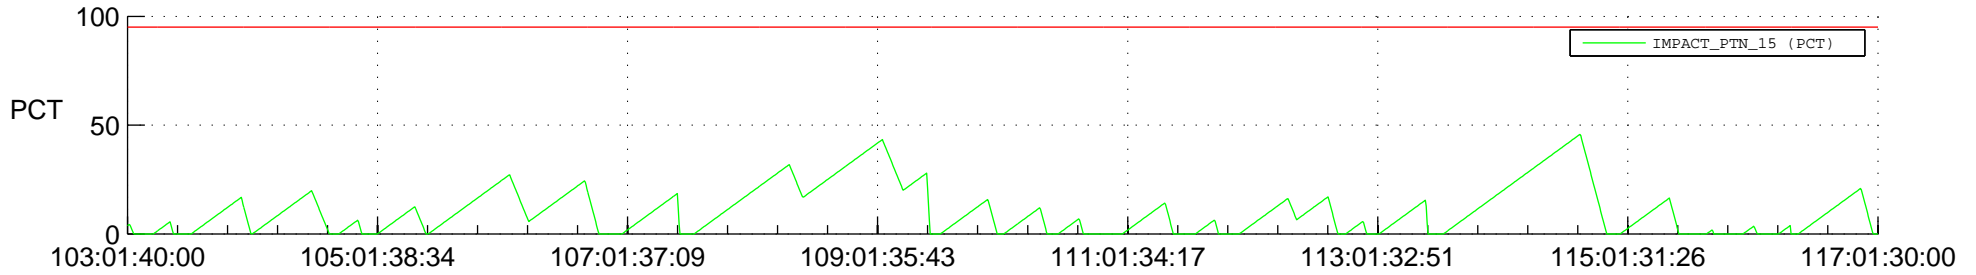

STEREO AHEAD SSR PCT Full Prediction

SWAVES_Percent_Full_Prediction

IMPACT_Percent_Full_Prediction

PLASTIC_Percent_Full_Prediction

Spacecraft_DownLink_Rate