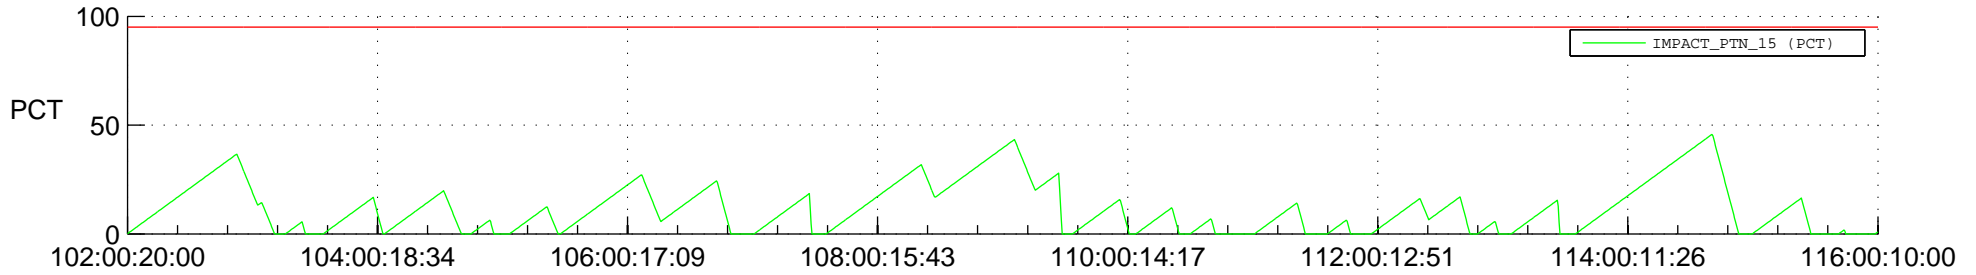

IMPACT_Percent_Full_Prediction