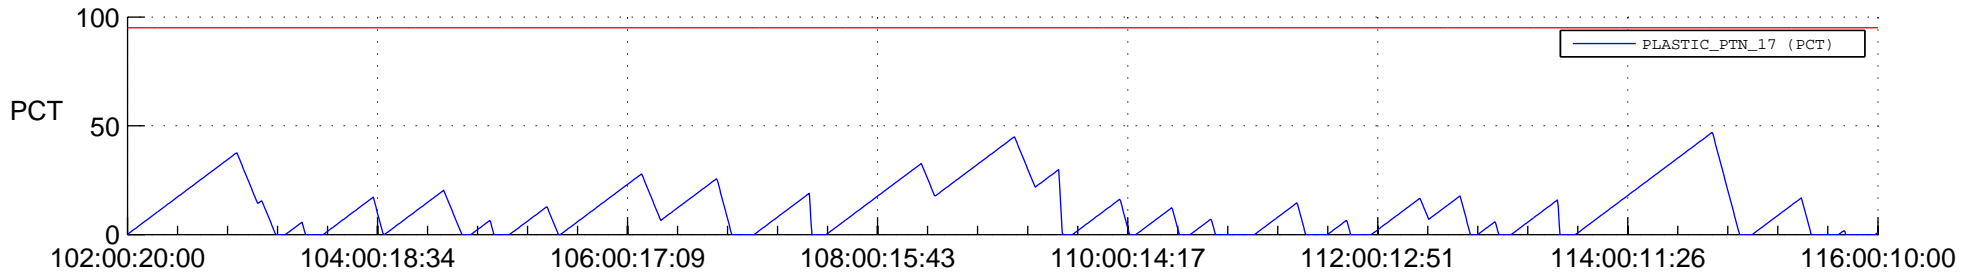

PLASTIC_Percent_Full_Prediction