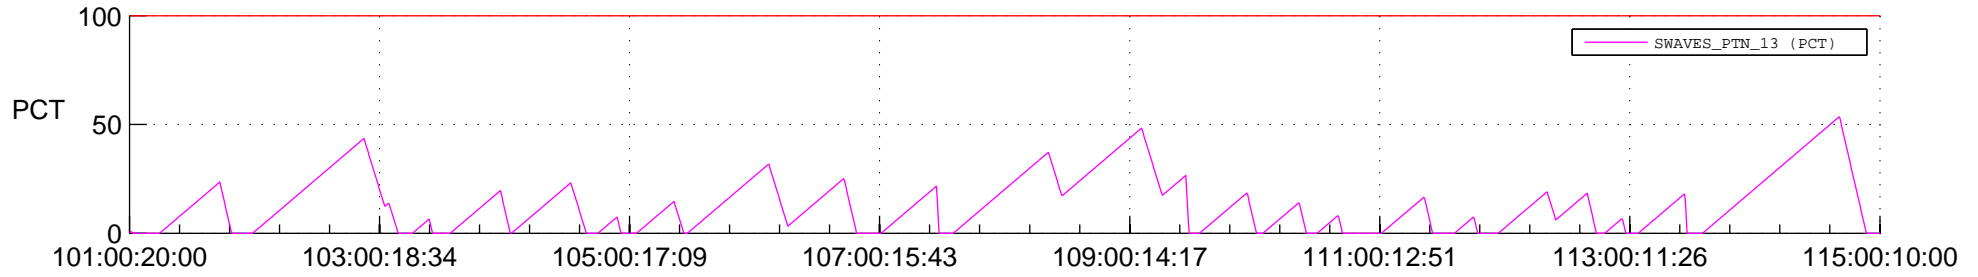

STEREO AHEAD SSR PCT Full Prediction

SWAVES_Percent_Full_Prediction

IMPACT_Percent_Full_Prediction

PLASTIC_Percent_Full_Prediction

Spacecraft_DownLink_Rate