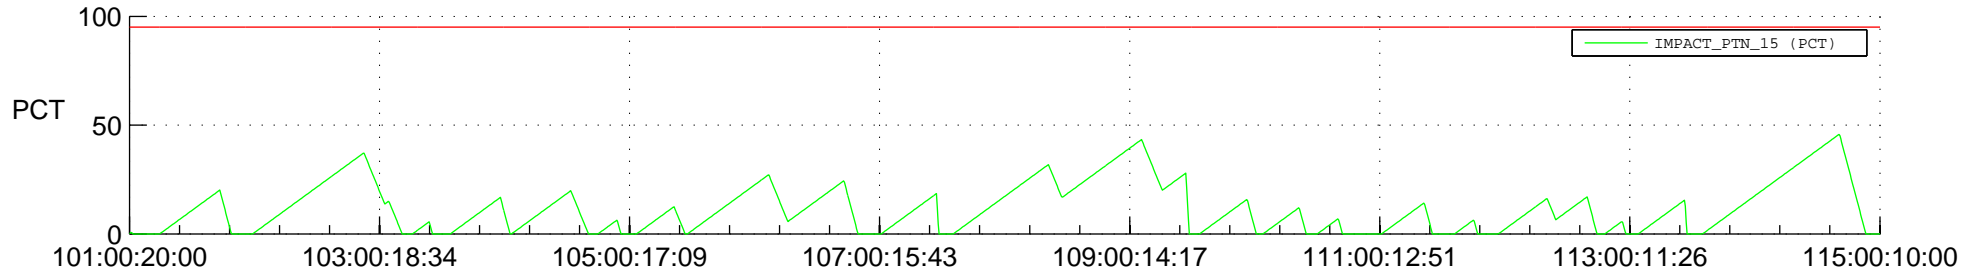

STEREO AHEAD SSR PCT Full Prediction

SWAVES_Percent_Full_Prediction

IMPACT_Percent_Full_Prediction

PLASTIC_Percent_Full_Prediction

Spacecraft_DownLink_Rate