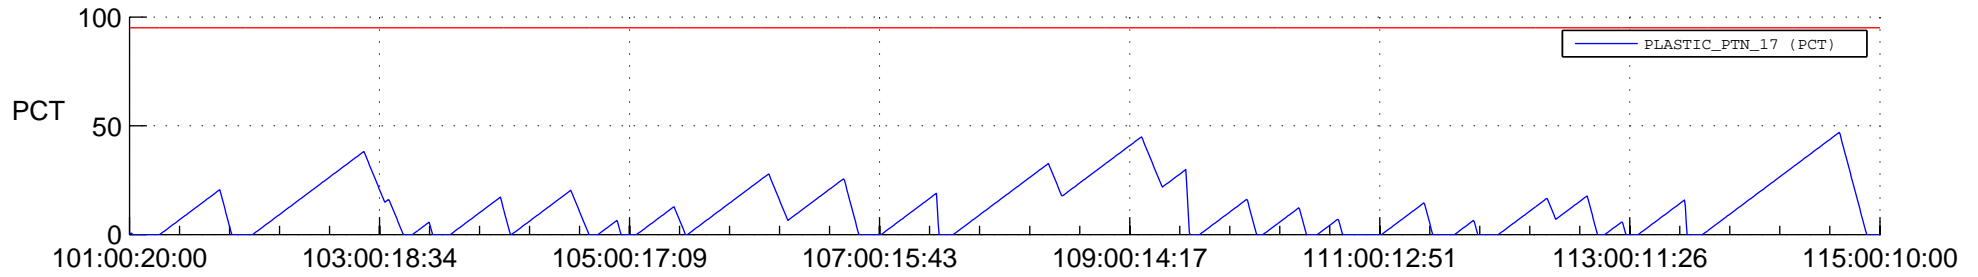

STEREO AHEAD SSR PCT Full Prediction

SWAVES_Percent_Full_Prediction

IMPACT_Percent_Full_Prediction

PLASTIC_Percent_Full_Prediction

Spacecraft_DownLink_Rate