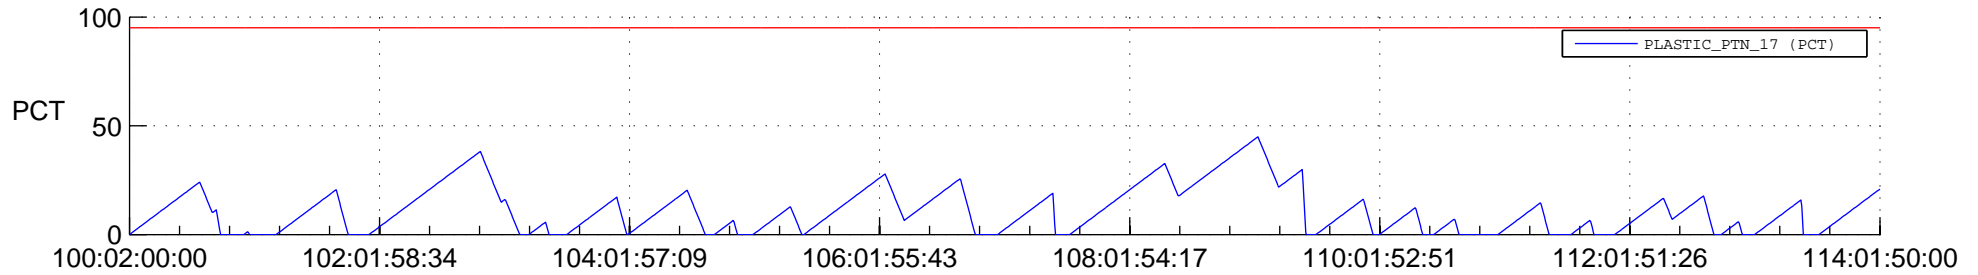

STEREO AHEAD SSR PCT Full Prediction

SWAVES_Percent_Full_Prediction

IMPACT_Percent_Full_Prediction

PLASTIC_Percent_Full_Prediction

Spacecraft_DownLink_Rate