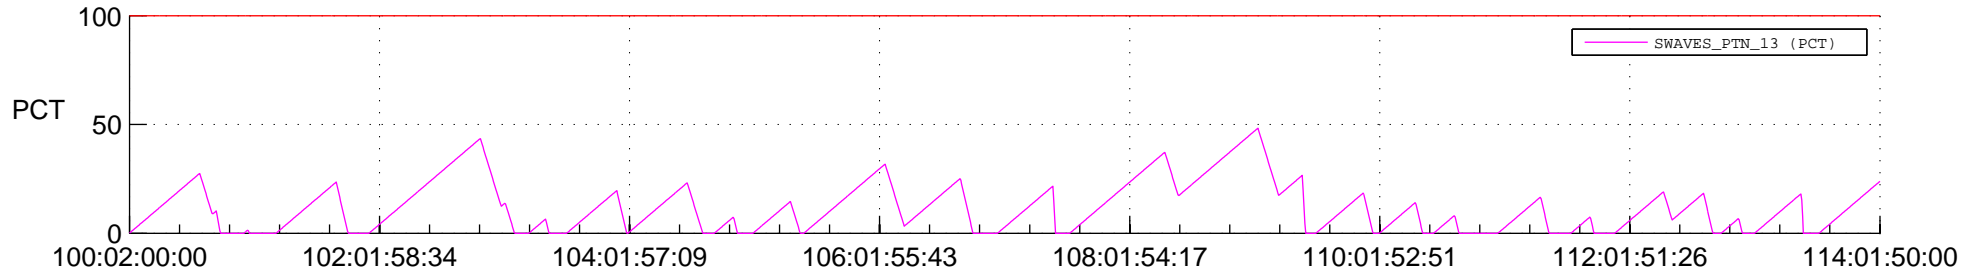

STEREO AHEAD SSR PCT Full Prediction

SWAVES_Percent_Full_Prediction

IMPACT_Percent_Full_Prediction

PLASTIC_Percent_Full_Prediction

Spacecraft_DownLink_Rate