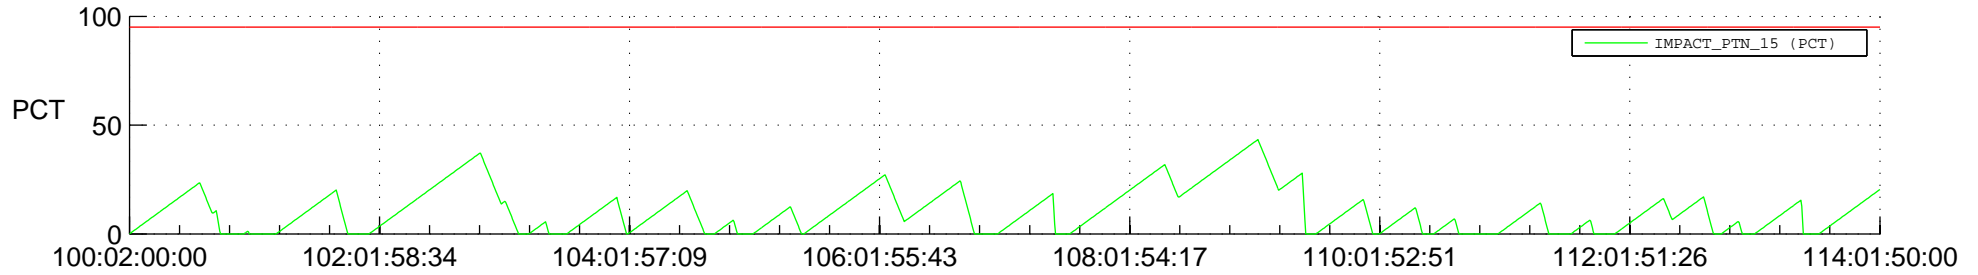

STEREO AHEAD SSR PCT Full Prediction

SWAVES_Percent_Full_Prediction

IMPACT_Percent_Full_Prediction

PLASTIC_Percent_Full_Prediction

Spacecraft_DownLink_Rate