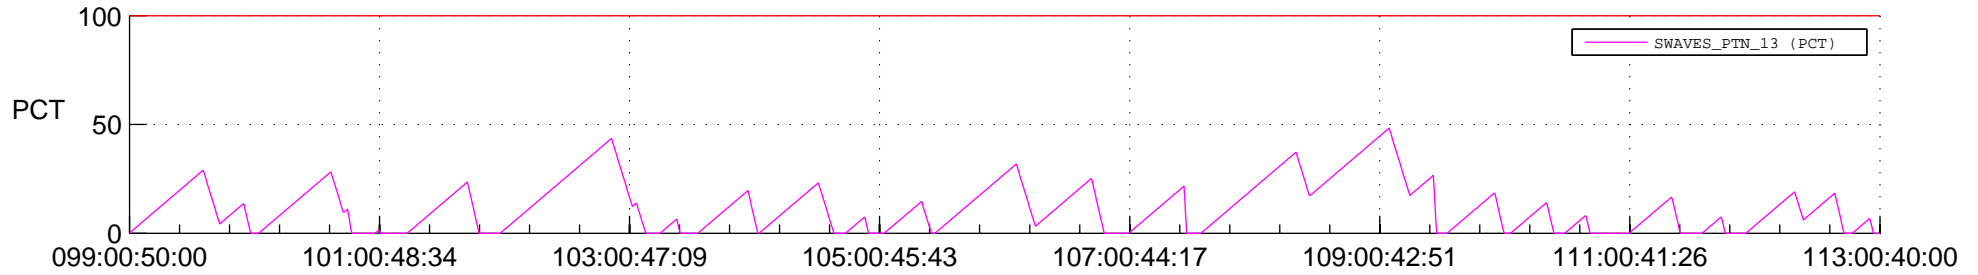

STEREO AHEAD SSR PCT Full Prediction

SWAVES_Percent_Full_Prediction

IMPACT_Percent_Full_Prediction

PLASTIC_Percent_Full_Prediction

Spacecraft_DownLink_Rate

Ground Time (2016:099:00:50:00.000 -2016:113:00:40:00.000)