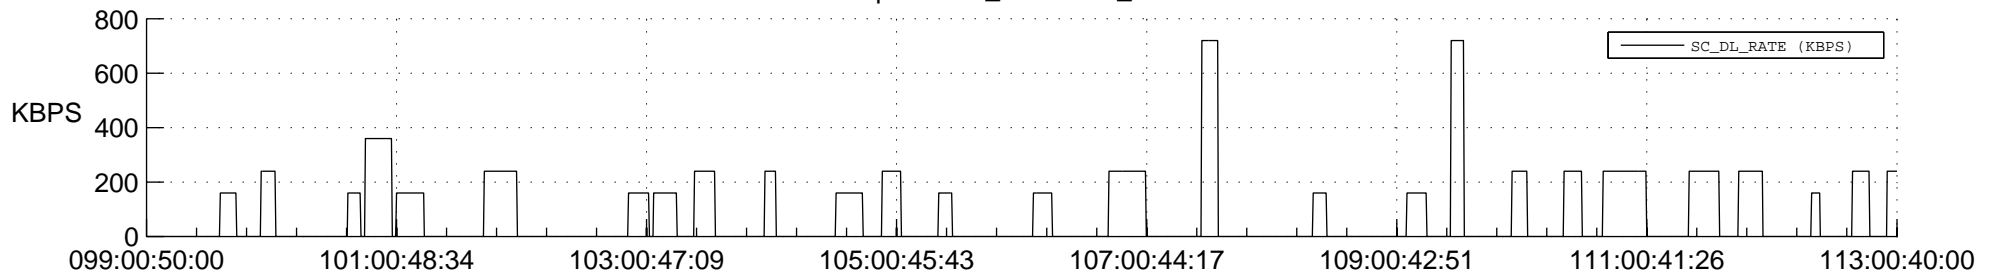

STEREO AHEAD SSR PCT Full Prediction

SWAVES_Percent_Full_Prediction

IMPACT_Percent_Full_Prediction

PLASTIC_Percent_Full_Prediction

Spacecraft_DownLink_Rate

Ground Time (2016:099:00:50:00.000 -2016:113:00:40:00.000)