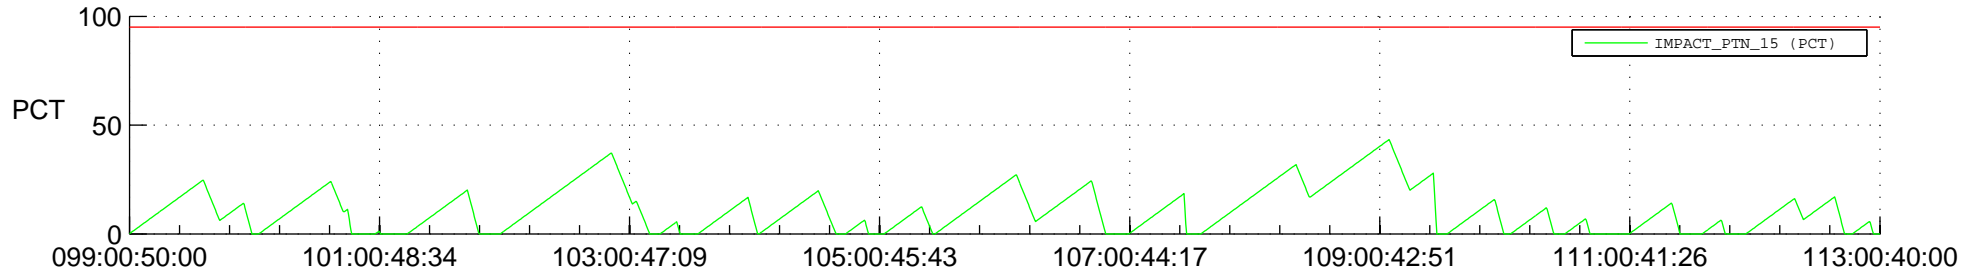

STEREO AHEAD SSR PCT Full Prediction

SWAVES_Percent_Full_Prediction

IMPACT_Percent_Full_Prediction

PLASTIC_Percent_Full_Prediction

Spacecraft_DownLink_Rate

Ground Time (2016:099:00:50:00.000 -2016:113:00:40:00.000)