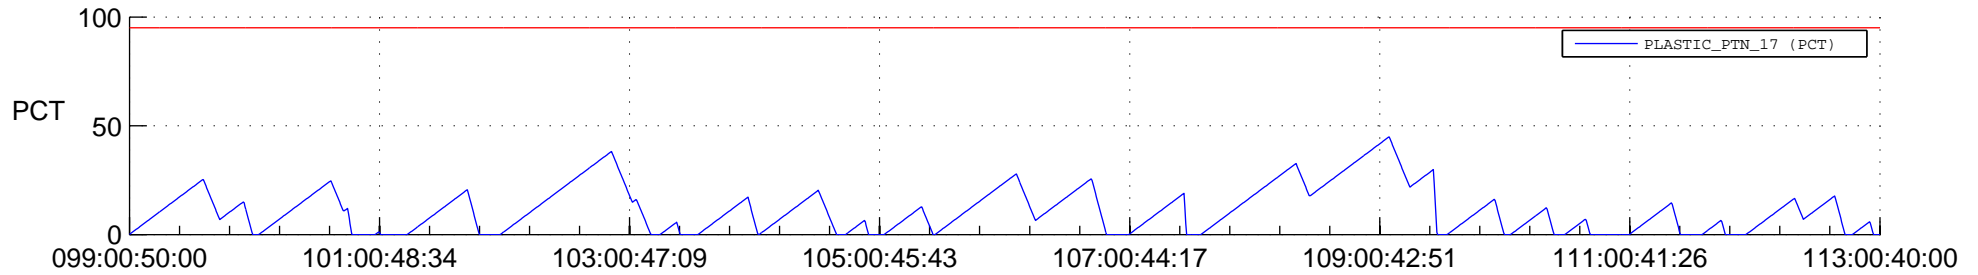

STEREO AHEAD SSR PCT Full Prediction

SWAVES_Percent_Full_Prediction

IMPACT_Percent_Full_Prediction

PLASTIC_Percent_Full_Prediction

Spacecraft_DownLink_Rate

Ground Time (2016:099:00:50:00.000 -2016:113:00:40:00.000)