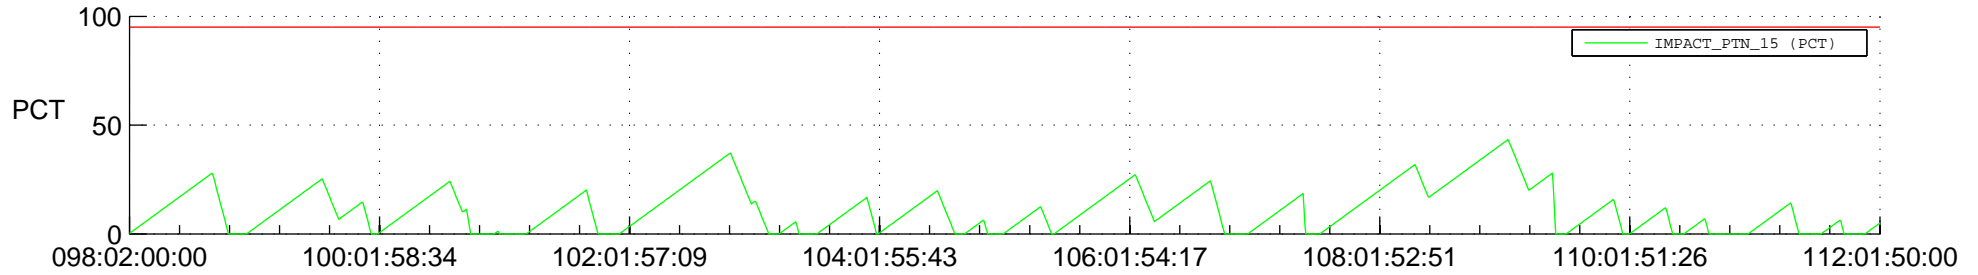

IMPACT_Percent_Full_Prediction