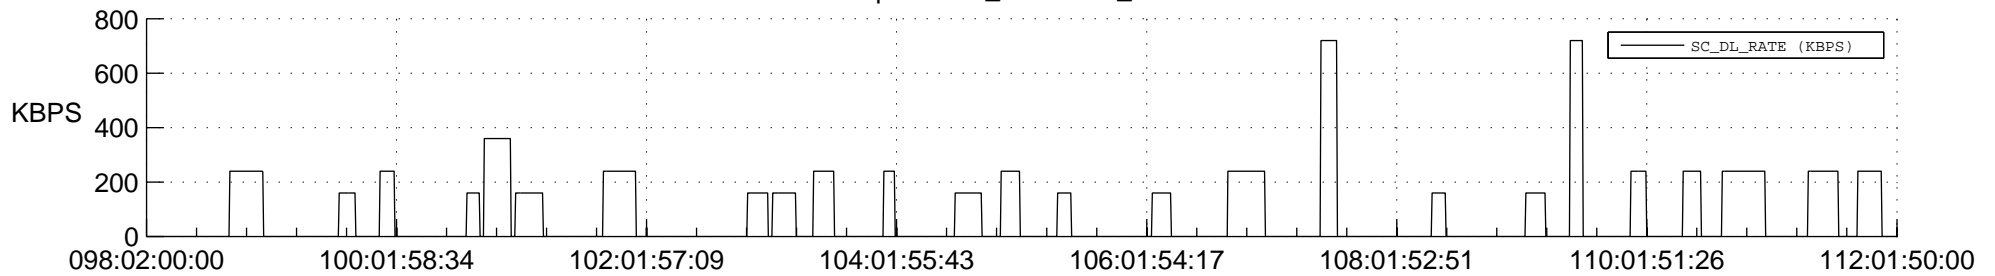

## Spacecraft\_DownLink\_Rate

Ground Time (2016:098:02:00:00.000 -2016:112:01:50:00.000)