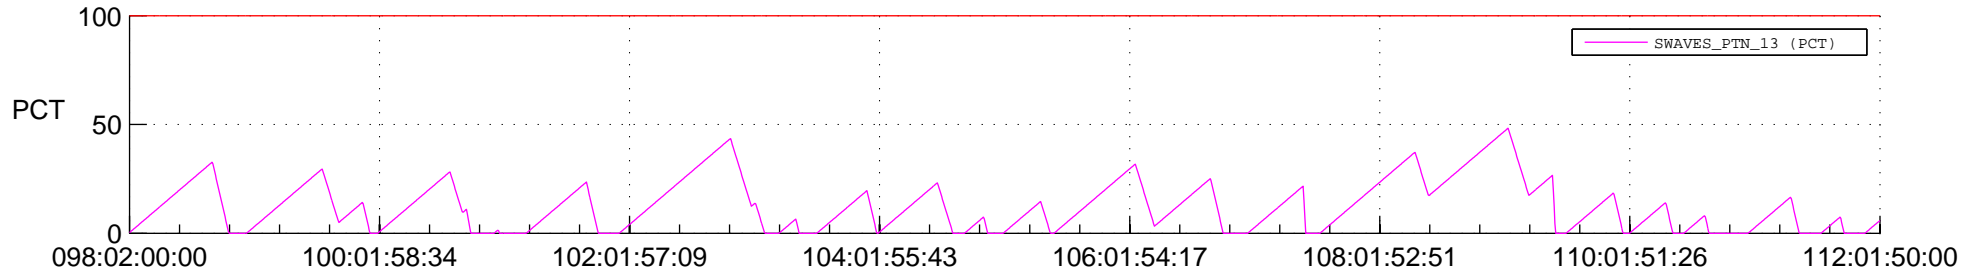

## SWAVES\_Percent\_Full\_Prediction

## Spacecraft\_DownLink\_Rate

Ground Time (2016:098:02:00:00.000 -2016:112:01:50:00.000)