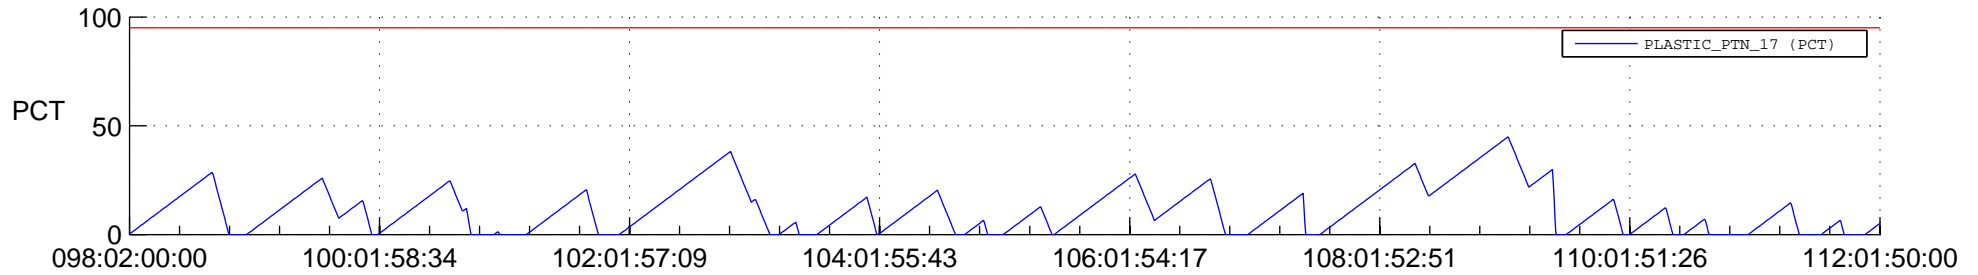

# STEREO AHEAD SSR PCT Full Prediction

## SWAVES\_Percent\_Full\_Prediction

## Spacecraft\_DownLink\_Rate

Ground Time (2016:098:02:00:00.000 -2016:112:01:50:00.000)