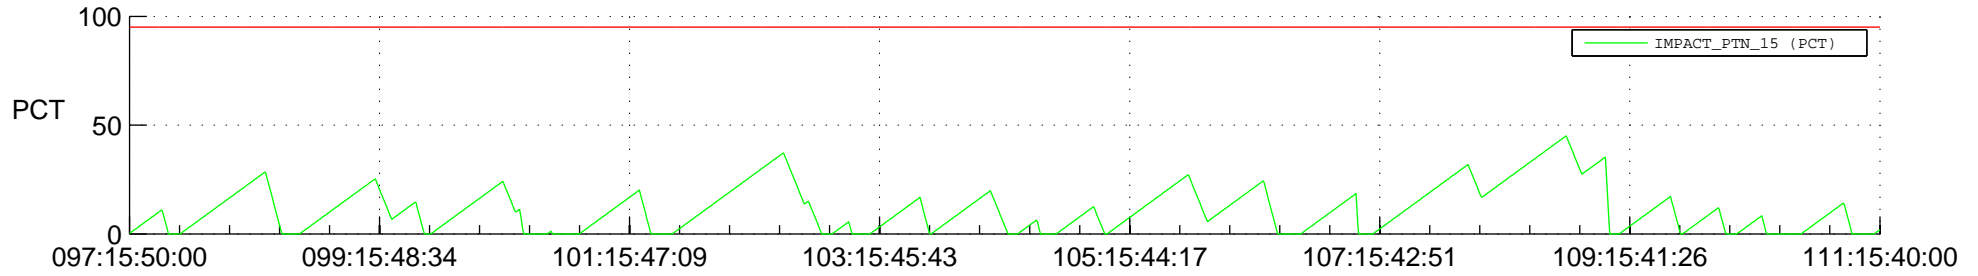

IMPACT_Percent_Full_Prediction