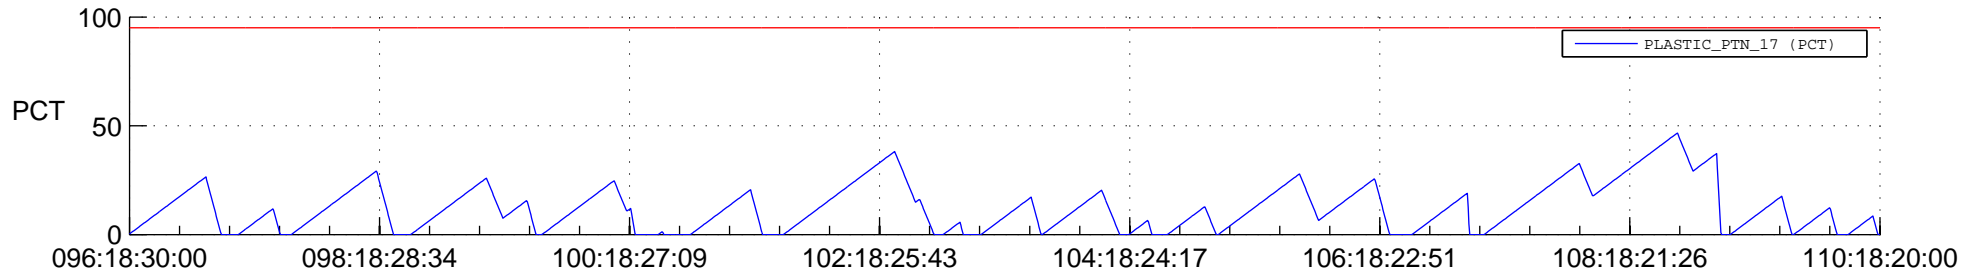

# STEREO AHEAD SSR PCT Full Prediction

## SWAVES\_Percent\_Full\_Prediction

## Spacecraft\_DownLink\_Rate

Ground Time (2016:096:18:30:00.000 -2016:110:18:20:00.000)