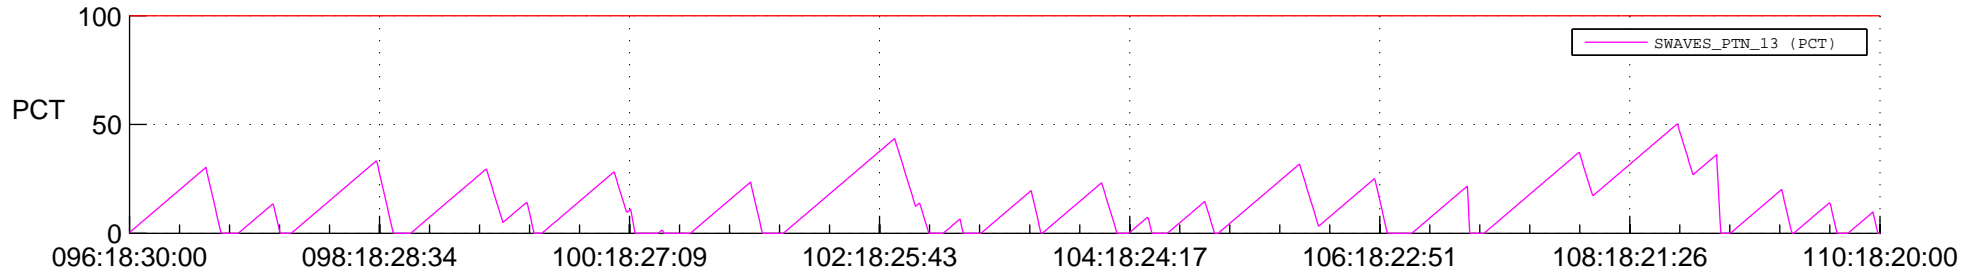

## SWAVES\_Percent\_Full\_Prediction

## Spacecraft\_DownLink\_Rate

Ground Time (2016:096:18:30:00.000 -2016:110:18:20:00.000)