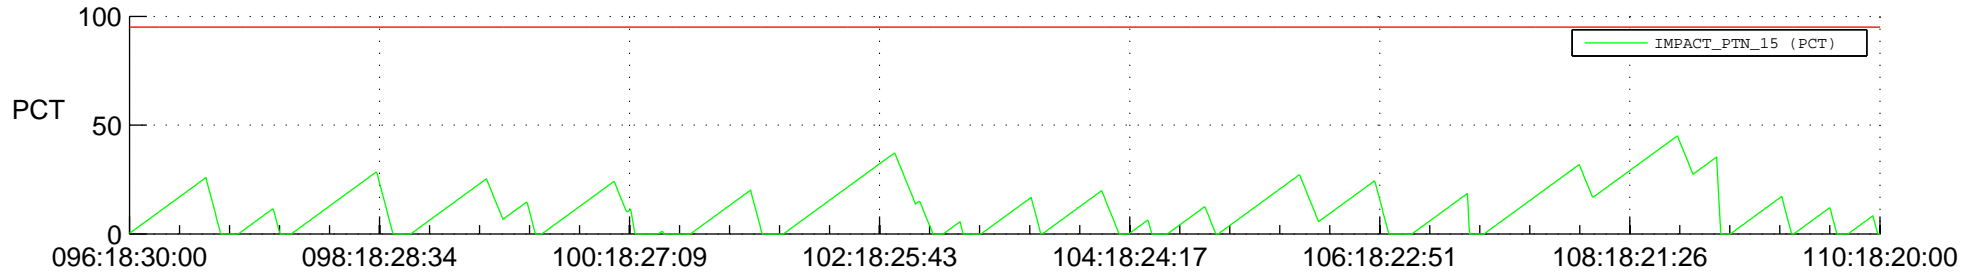

IMPACT_Percent_Full_Prediction