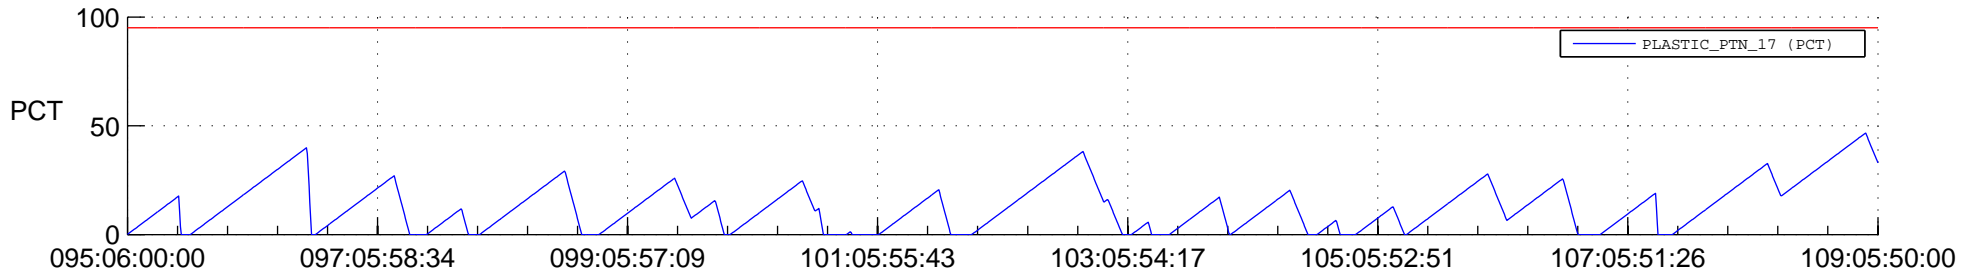

STEREO AHEAD SSR PCT Full Prediction

SWAVES_Percent_Full_Prediction

IMPACT_Percent_Full_Prediction

PLASTIC_Percent_Full_Prediction

Spacecraft_DownLink_Rate