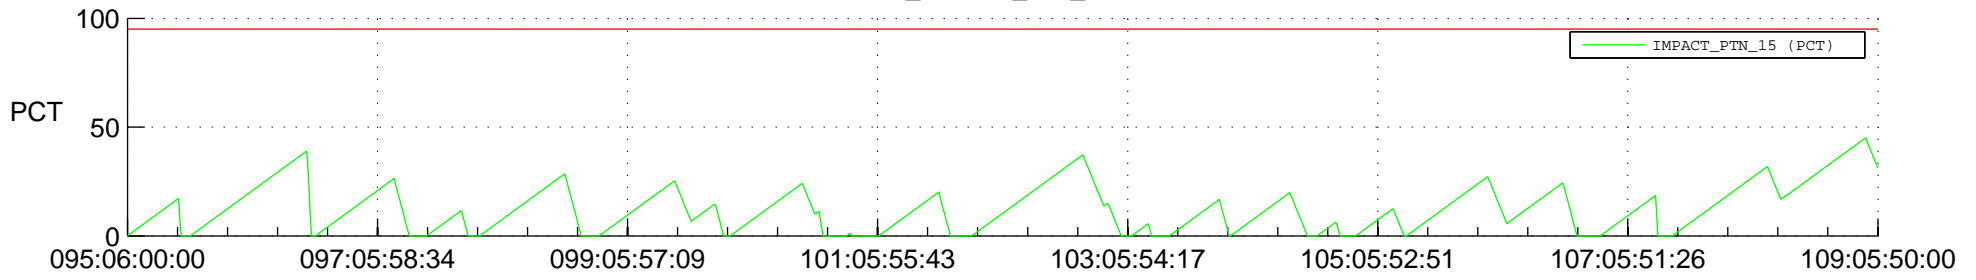

STEREO AHEAD SSR PCT Full Prediction

SWAVES_Percent_Full_Prediction

IMPACT_Percent_Full_Prediction

PLASTIC_Percent_Full_Prediction

Spacecraft_DownLink_Rate