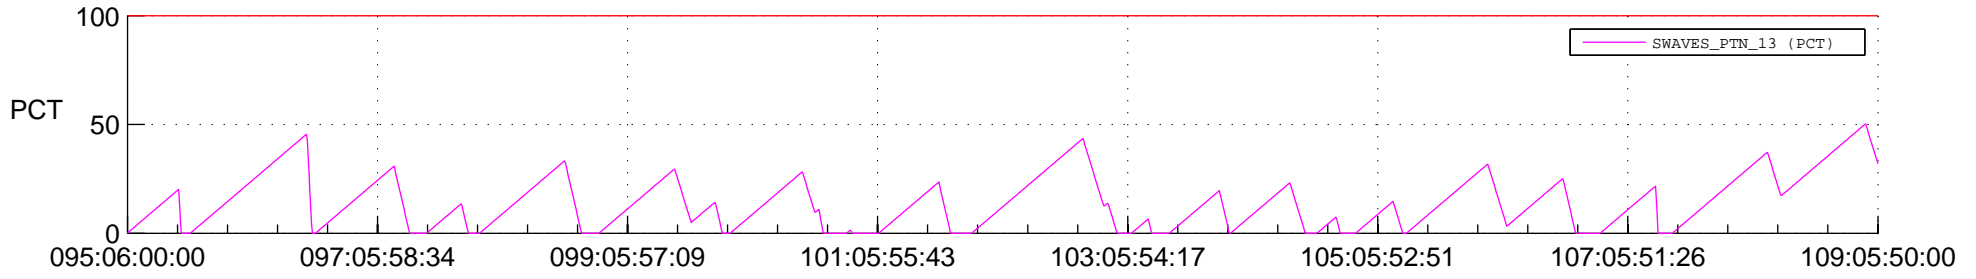

STEREO AHEAD SSR PCT Full Prediction

SWAVES_Percent_Full_Prediction

IMPACT_Percent_Full_Prediction

PLASTIC_Percent_Full_Prediction

Spacecraft_DownLink_Rate