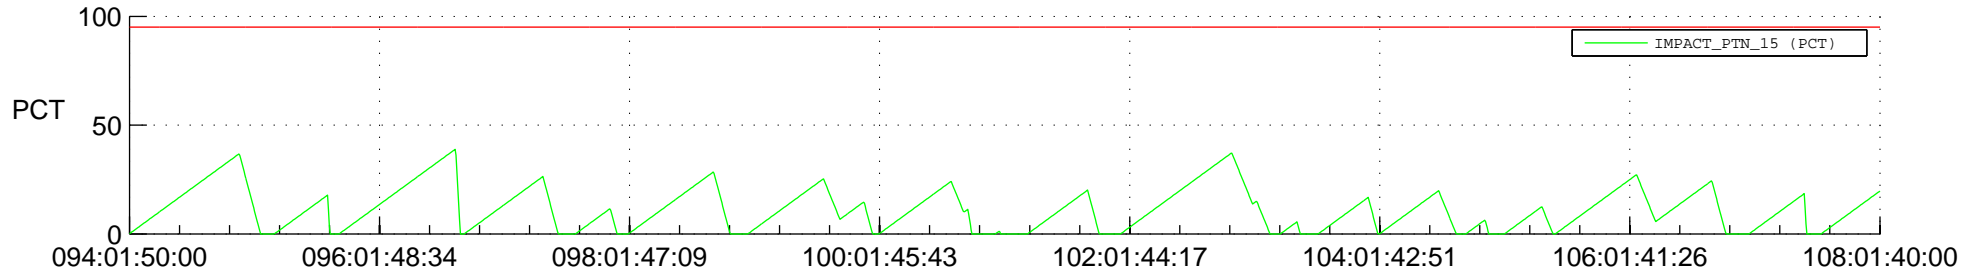

IMPACT_Percent_Full_Prediction