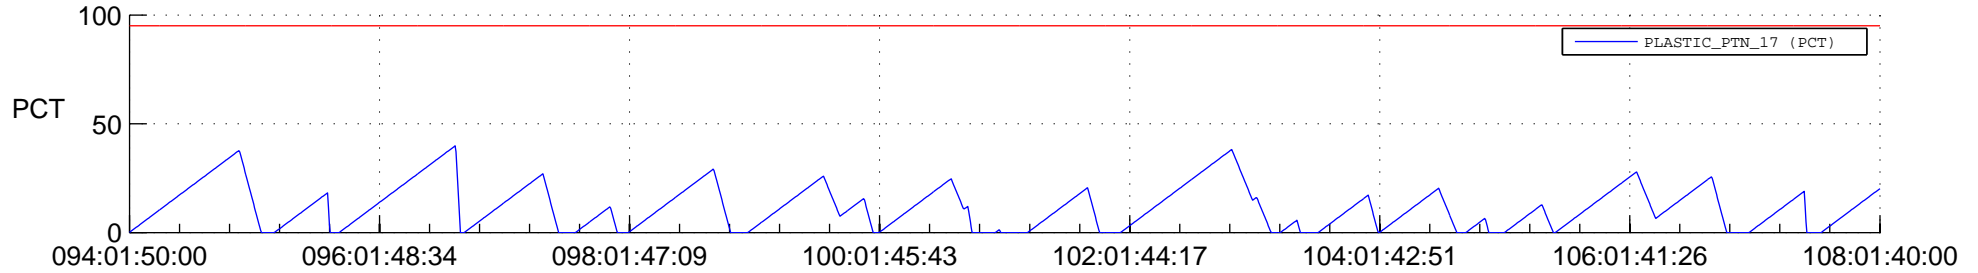

# STEREO AHEAD SSR PCT Full Prediction

## SWAVES\_Percent\_Full\_Prediction

## Spacecraft\_DownLink\_Rate

Ground Time (2016:094:01:50:00.000 -2016:108:01:40:00.000)