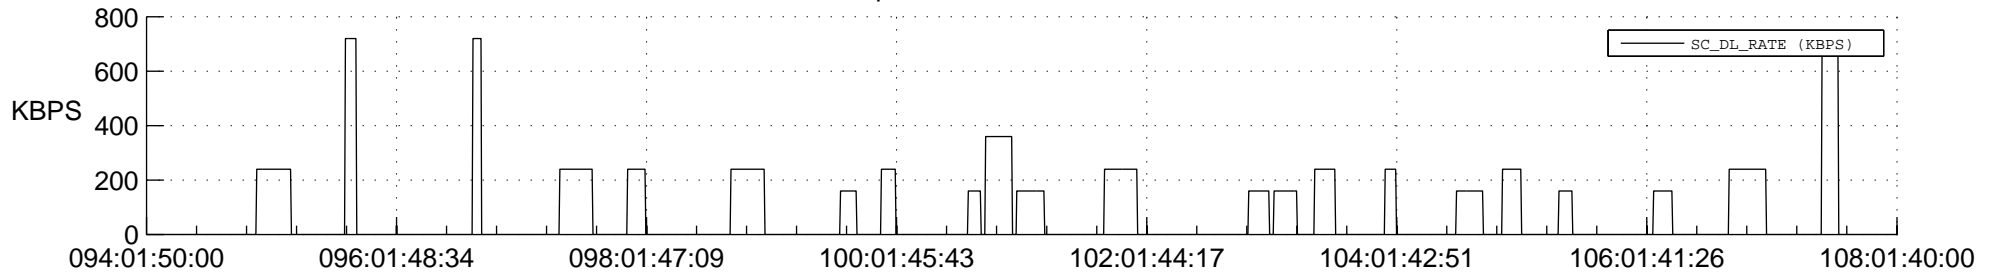

## Spacecraft\_DownLink\_Rate

Ground Time (2016:094:01:50:00.000 -2016:108:01:40:00.000)