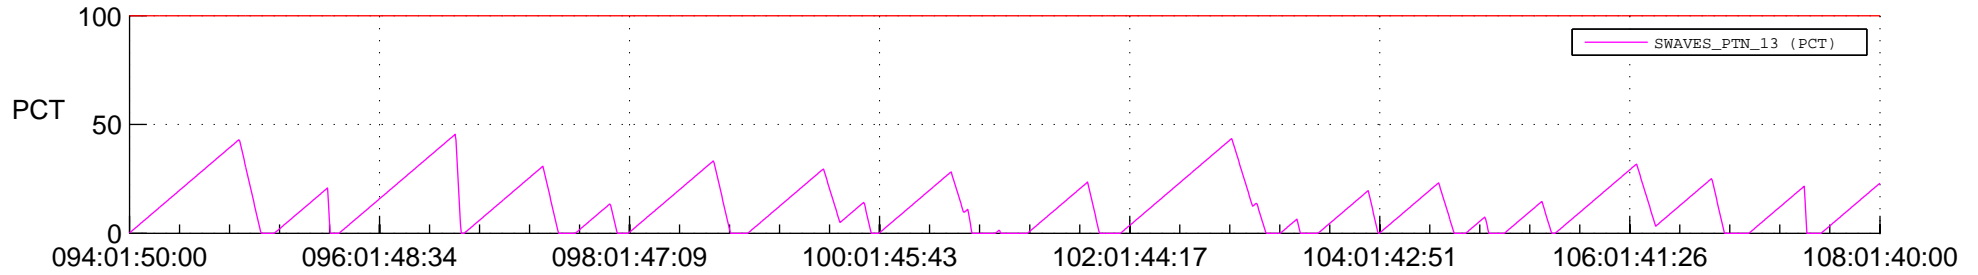

## SWAVES\_Percent\_Full\_Prediction

## Spacecraft\_DownLink\_Rate

Ground Time (2016:094:01:50:00.000 -2016:108:01:40:00.000)