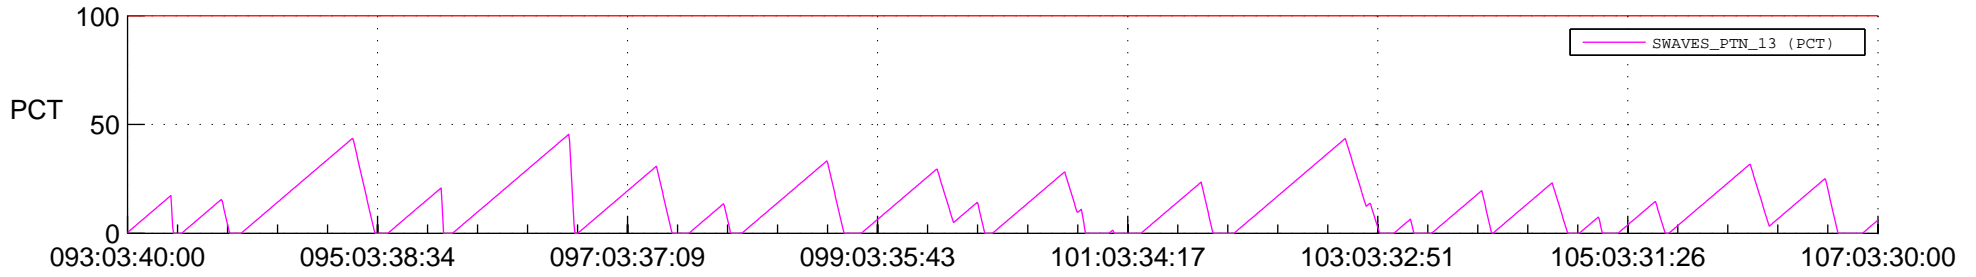

## SWAVES\_Percent\_Full\_Prediction

## Spacecraft\_DownLink\_Rate

Ground Time (2016:093:03:40:00.000 -2016:107:03:30:00.000)