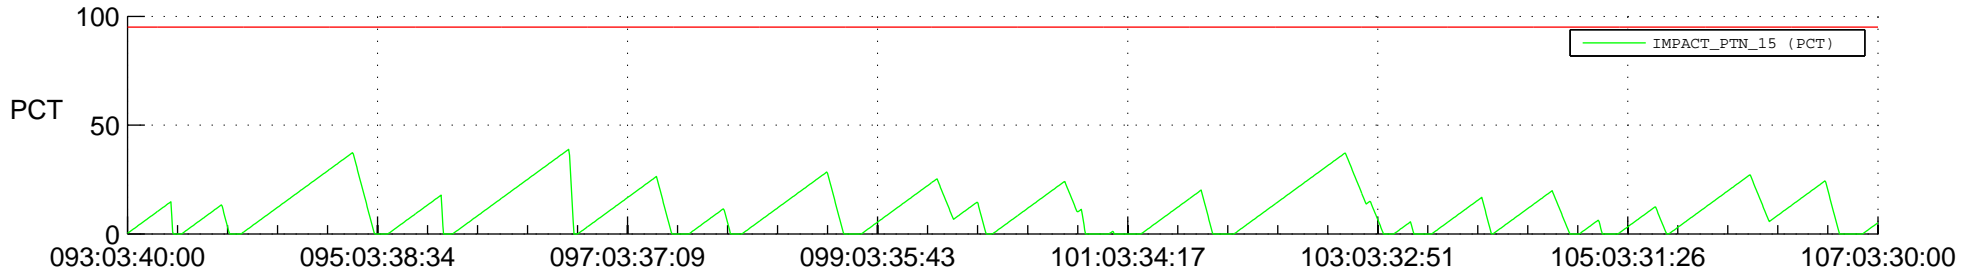

IMPACT_Percent_Full_Prediction