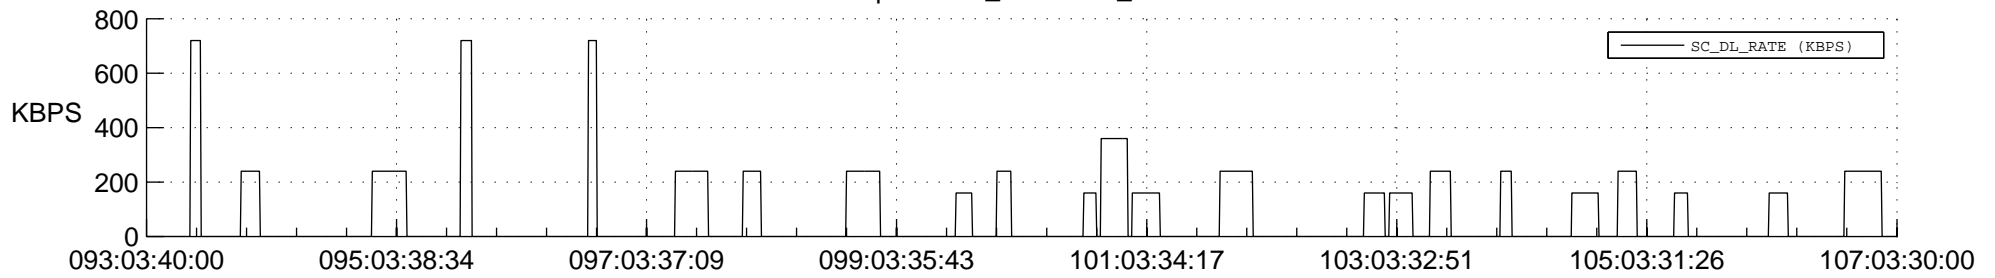

## Spacecraft\_DownLink\_Rate

Ground Time (2016:093:03:40:00.000 -2016:107:03:30:00.000)