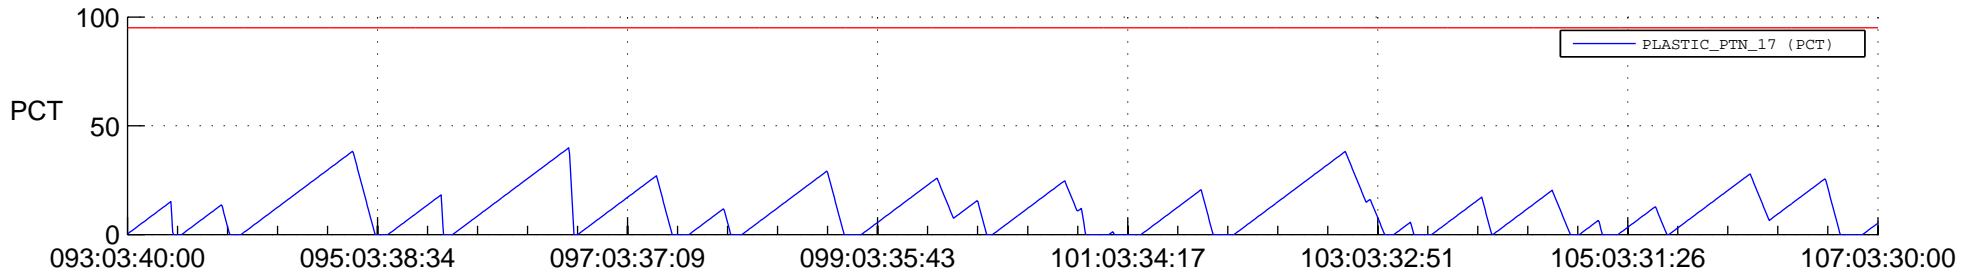

# STEREO AHEAD SSR PCT Full Prediction

## SWAVES\_Percent\_Full\_Prediction

## Spacecraft\_DownLink\_Rate

Ground Time (2016:093:03:40:00.000 -2016:107:03:30:00.000)