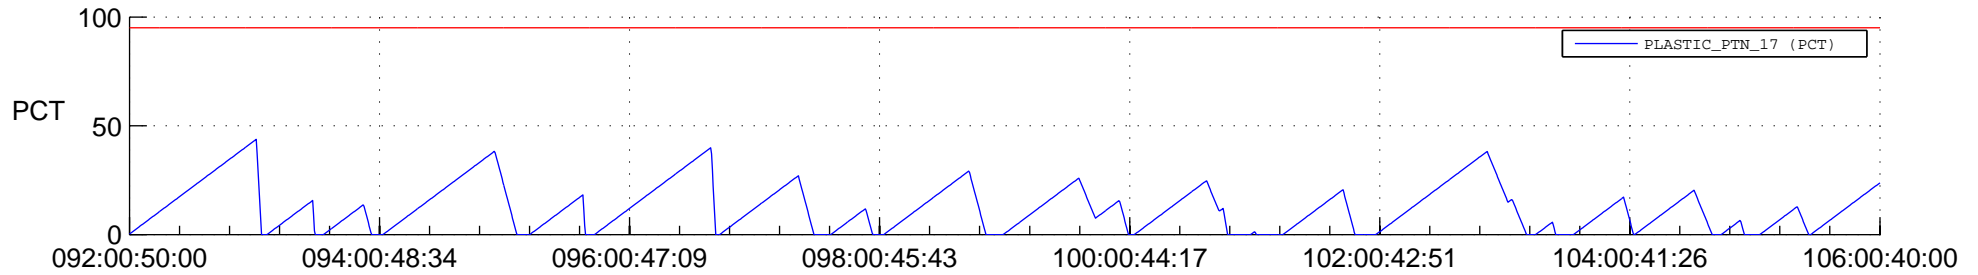

STEREO AHEAD SSR PCT Full Prediction

SWAVES_Percent_Full_Prediction

IMPACT_Percent_Full_Prediction

PLASTIC_Percent_Full_Prediction

Spacecraft_DownLink_Rate

Ground Time (2016:092:00:50:00.000 -2016:106:00:40:00.000)