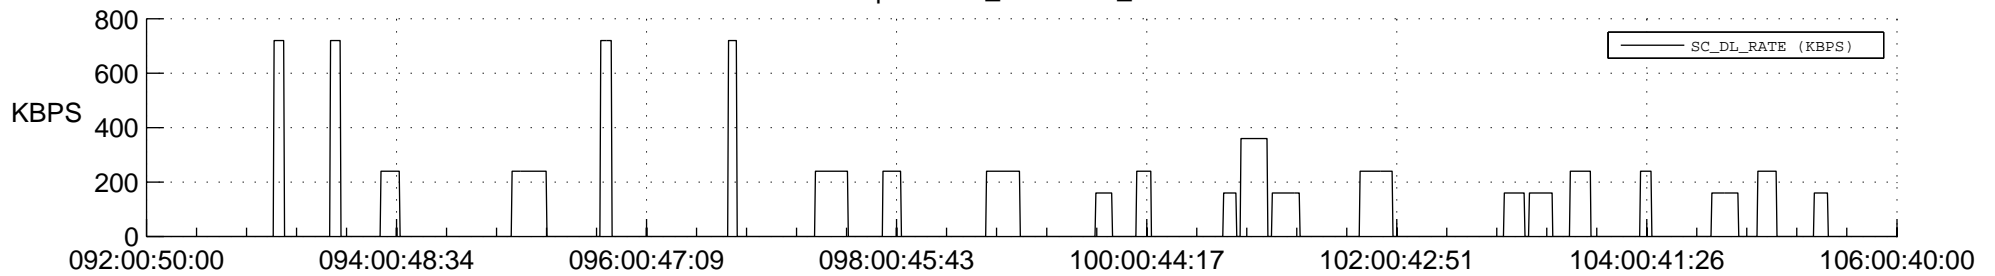

STEREO AHEAD SSR PCT Full Prediction

SWAVES_Percent_Full_Prediction

IMPACT_Percent_Full_Prediction

PLASTIC_Percent_Full_Prediction

Spacecraft_DownLink_Rate

Ground Time (2016:092:00:50:00.000 -2016:106:00:40:00.000)