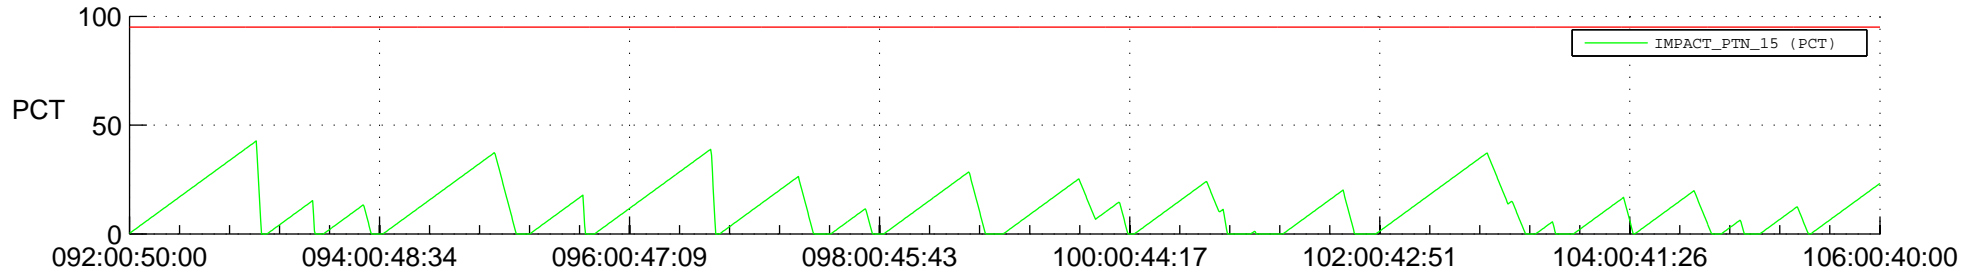

STEREO AHEAD SSR PCT Full Prediction

SWAVES_Percent_Full_Prediction

IMPACT_Percent_Full_Prediction

PLASTIC_Percent_Full_Prediction

Spacecraft_DownLink_Rate

Ground Time (2016:092:00:50:00.000 -2016:106:00:40:00.000)