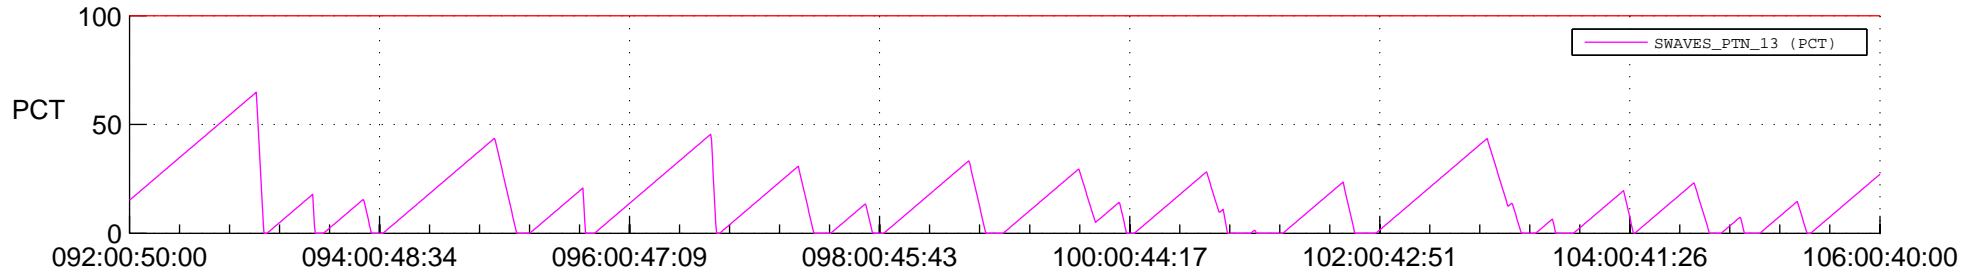

STEREO AHEAD SSR PCT Full Prediction

SWAVES_Percent_Full_Prediction

IMPACT_Percent_Full_Prediction

PLASTIC_Percent_Full_Prediction

Spacecraft_DownLink_Rate

Ground Time (2016:092:00:50:00.000 -2016:106:00:40:00.000)