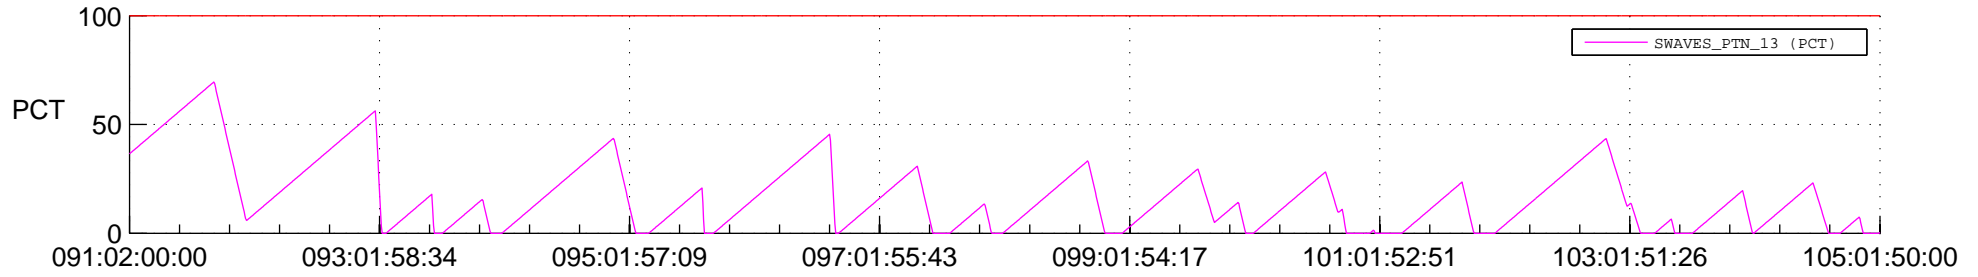

STEREO AHEAD SSR PCT Full Prediction

SWAVES_Percent_Full_Prediction

IMPACT_Percent_Full_Prediction

PLASTIC_Percent_Full_Prediction

Spacecraft_DownLink_Rate