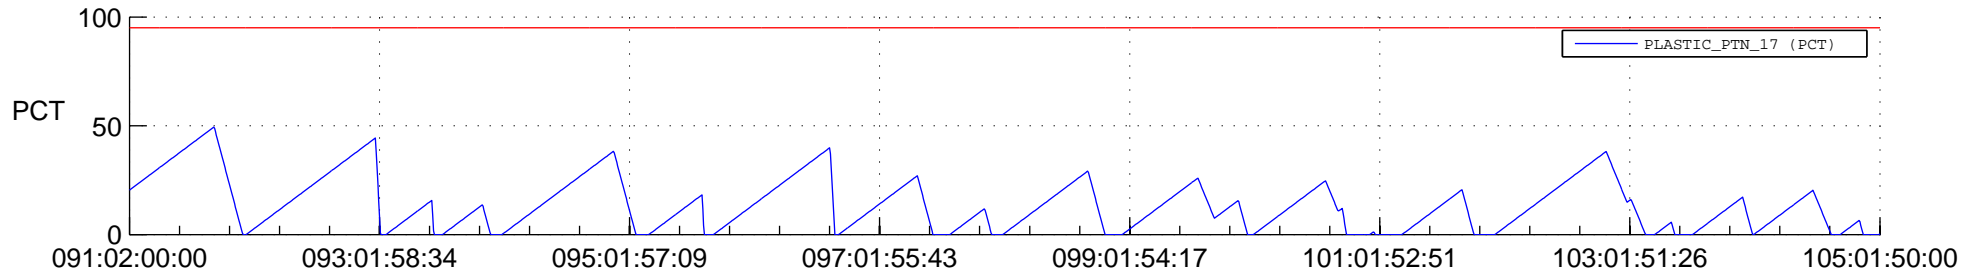

STEREO AHEAD SSR PCT Full Prediction

SWAVES_Percent_Full_Prediction

IMPACT_Percent_Full_Prediction

PLASTIC_Percent_Full_Prediction

Spacecraft_DownLink_Rate