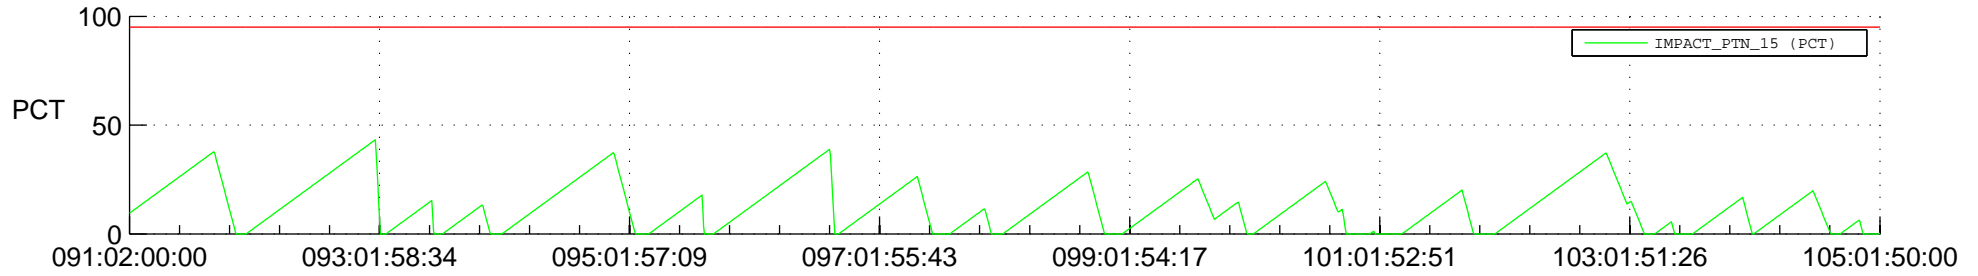

STEREO AHEAD SSR PCT Full Prediction

SWAVES_Percent_Full_Prediction

IMPACT_Percent_Full_Prediction

PLASTIC_Percent_Full_Prediction

Spacecraft_DownLink_Rate