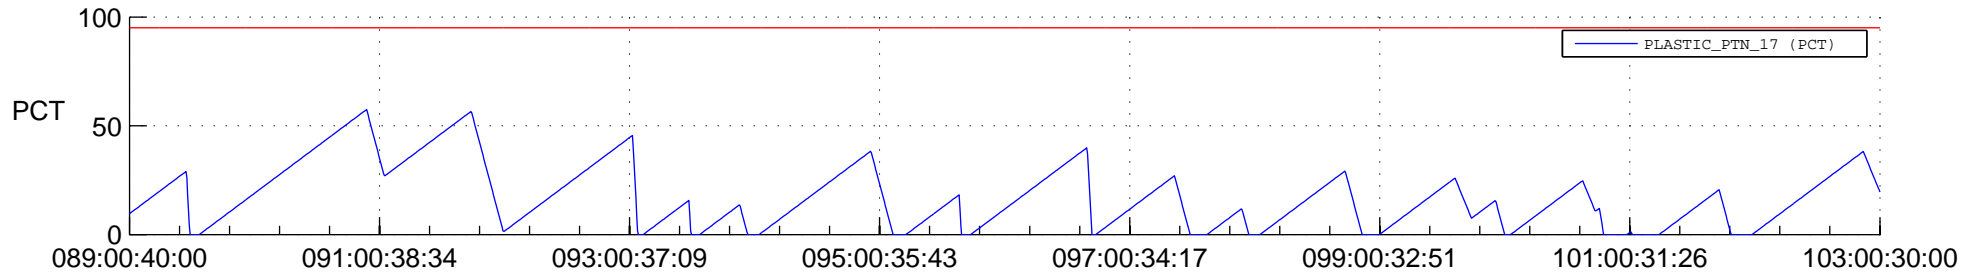

STEREO AHEAD SSR PCT Full Prediction

SWAVES_Percent_Full_Prediction

IMPACT_Percent_Full_Prediction

PLASTIC_Percent_Full_Prediction

Spacecraft_DownLink_Rate

Ground Time (2016:089:00:40:00.000 -2016:103:00:30:00.000)