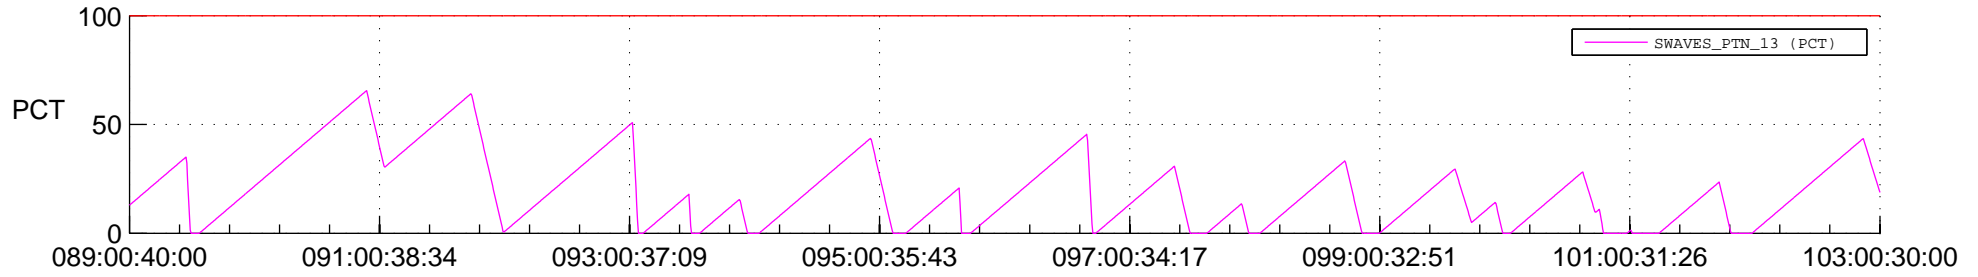

STEREO AHEAD SSR PCT Full Prediction

SWAVES_Percent_Full_Prediction

IMPACT_Percent_Full_Prediction

PLASTIC_Percent_Full_Prediction

Spacecraft_DownLink_Rate

Ground Time (2016:089:00:40:00.000 -2016:103:00:30:00.000)