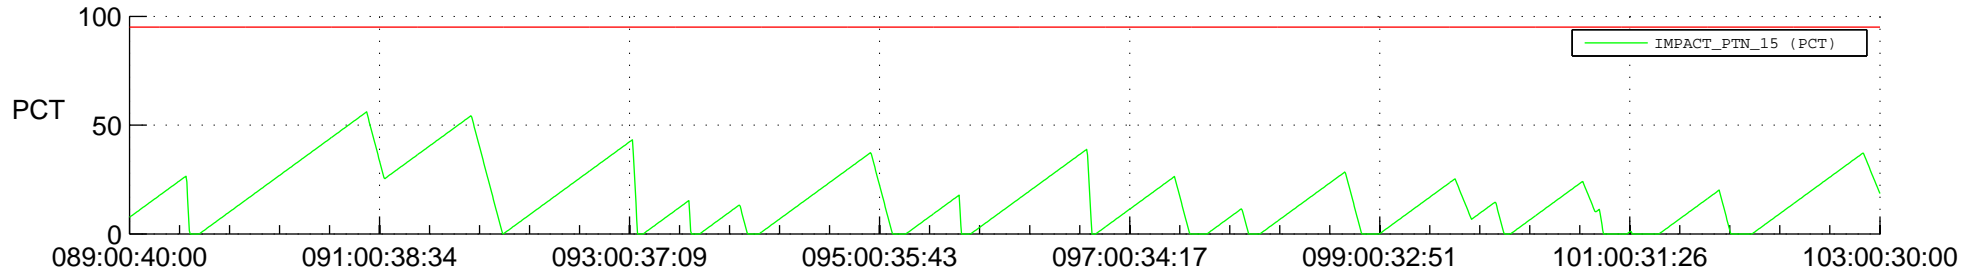

STEREO AHEAD SSR PCT Full Prediction

SWAVES_Percent_Full_Prediction

IMPACT_Percent_Full_Prediction

PLASTIC_Percent_Full_Prediction

Spacecraft_DownLink_Rate

Ground Time (2016:089:00:40:00.000 -2016:103:00:30:00.000)