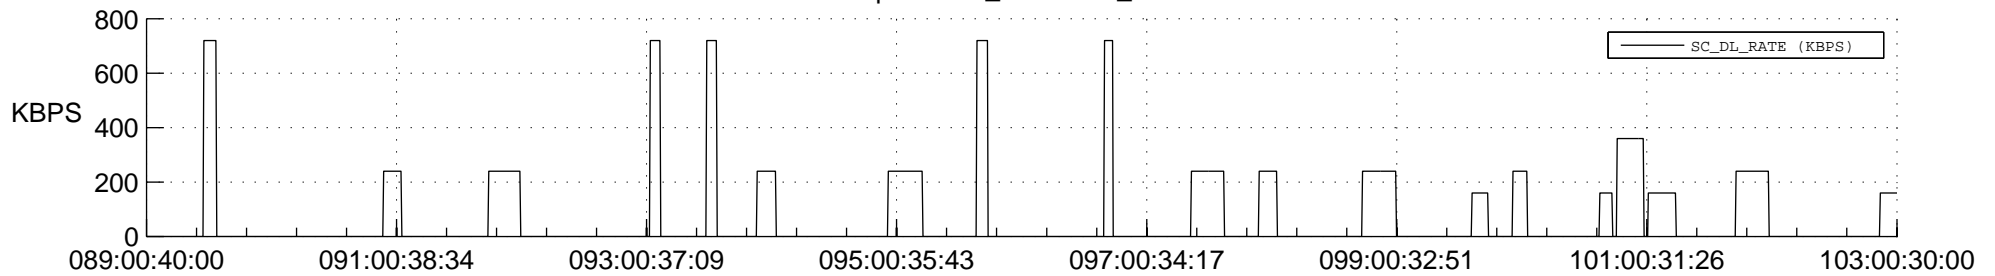

STEREO AHEAD SSR PCT Full Prediction

SWAVES_Percent_Full_Prediction

IMPACT_Percent_Full_Prediction

PLASTIC_Percent_Full_Prediction

Spacecraft_DownLink_Rate

Ground Time (2016:089:00:40:00.000 -2016:103:00:30:00.000)