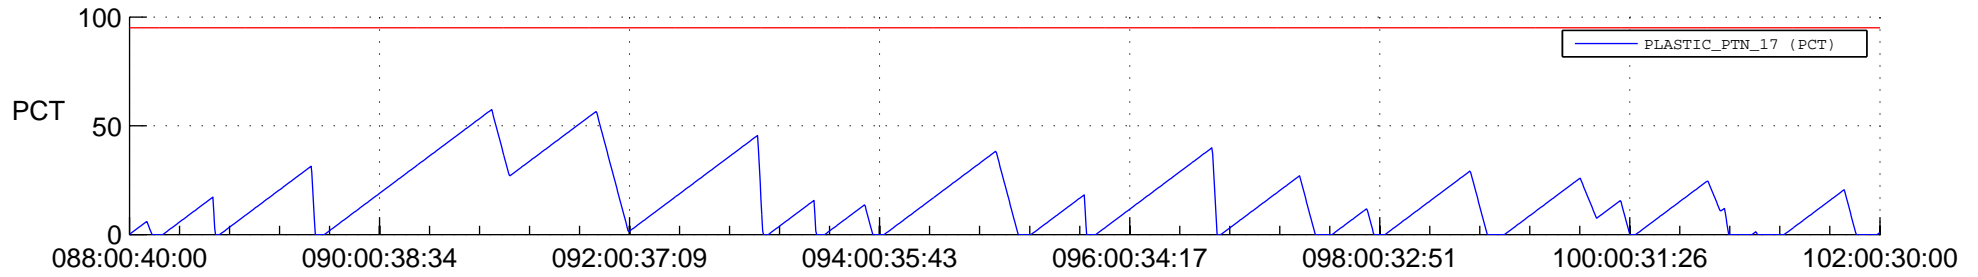

# STEREO AHEAD SSR PCT Full Prediction

## SWAVES\_Percent\_Full\_Prediction

## Spacecraft\_DownLink\_Rate

Ground Time (2016:088:00:40:00.000 -2016:102:00:30:00.000)