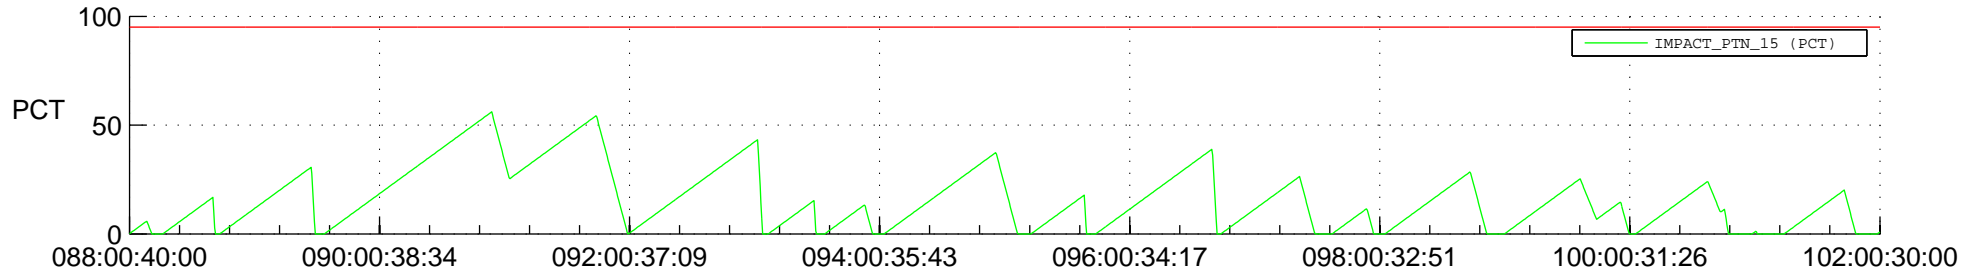

IMPACT_Percent_Full_Prediction