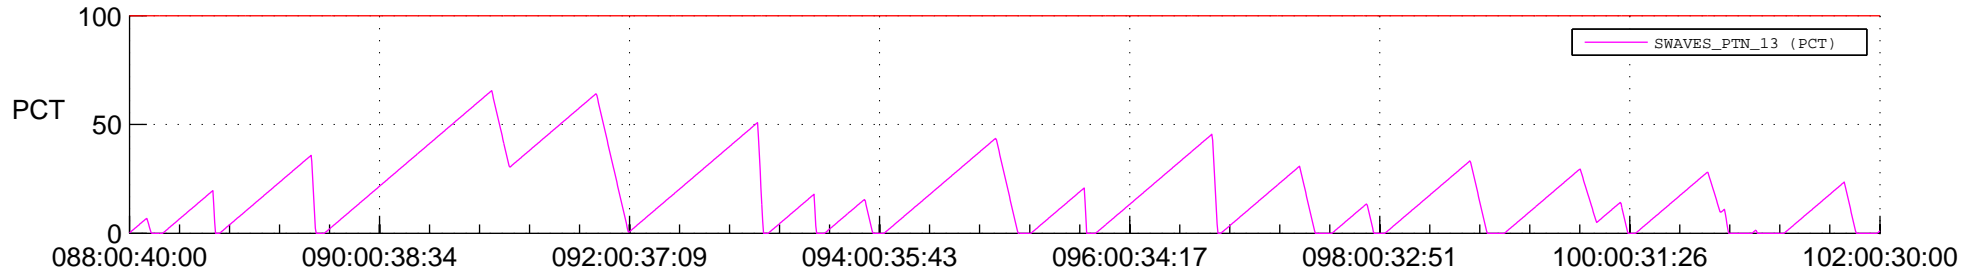

## SWAVES\_Percent\_Full\_Prediction

## Spacecraft\_DownLink\_Rate

Ground Time (2016:088:00:40:00.000 -2016:102:00:30:00.000)