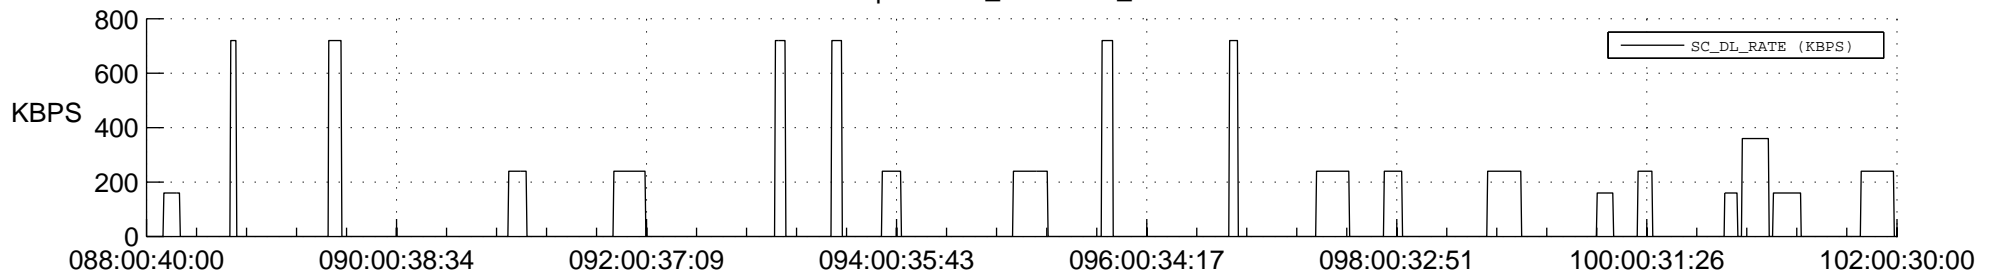

## Spacecraft\_DownLink\_Rate

Ground Time (2016:088:00:40:00.000 -2016:102:00:30:00.000)