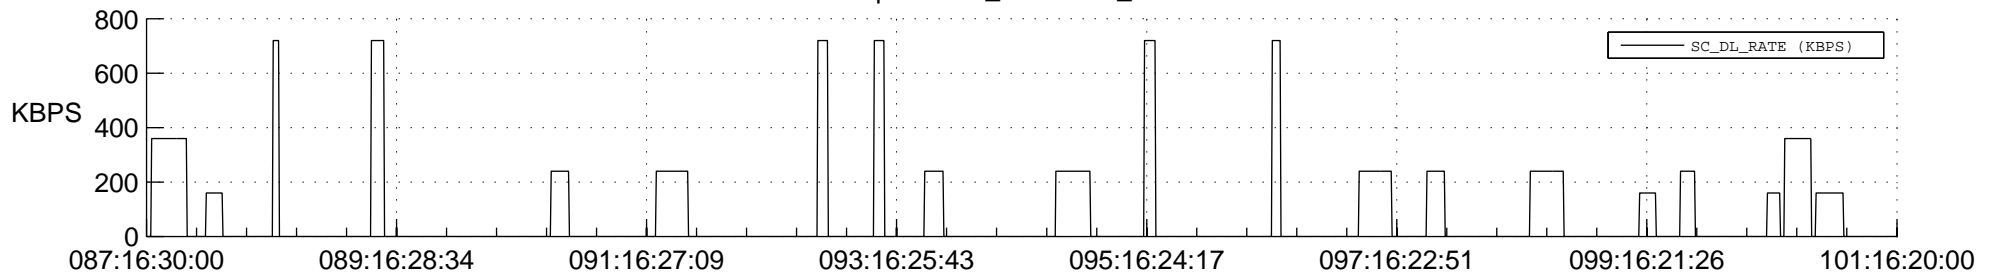

## Spacecraft\_DownLink\_Rate

Ground Time (2016:087:16:30:00.000 -2016:101:16:20:00.000)