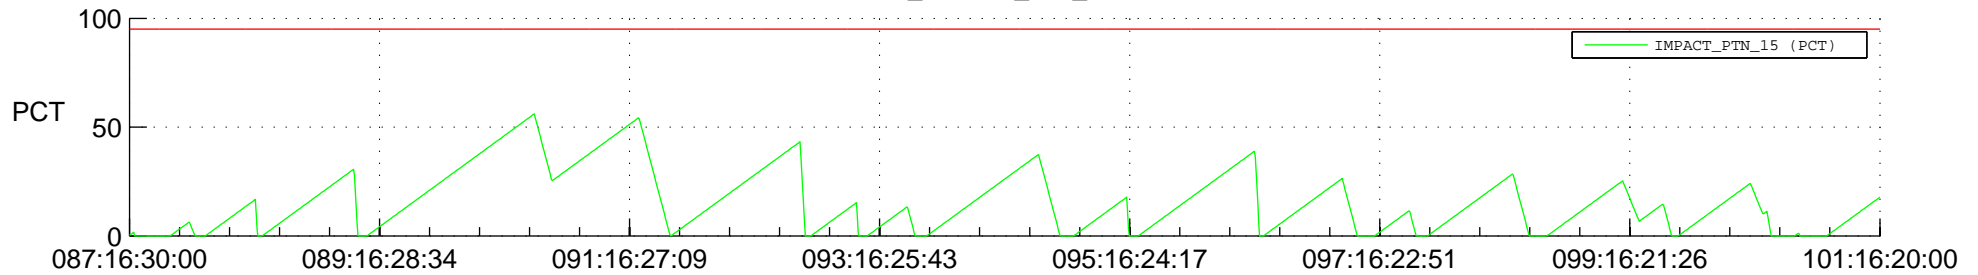

IMPACT_Percent_Full_Prediction