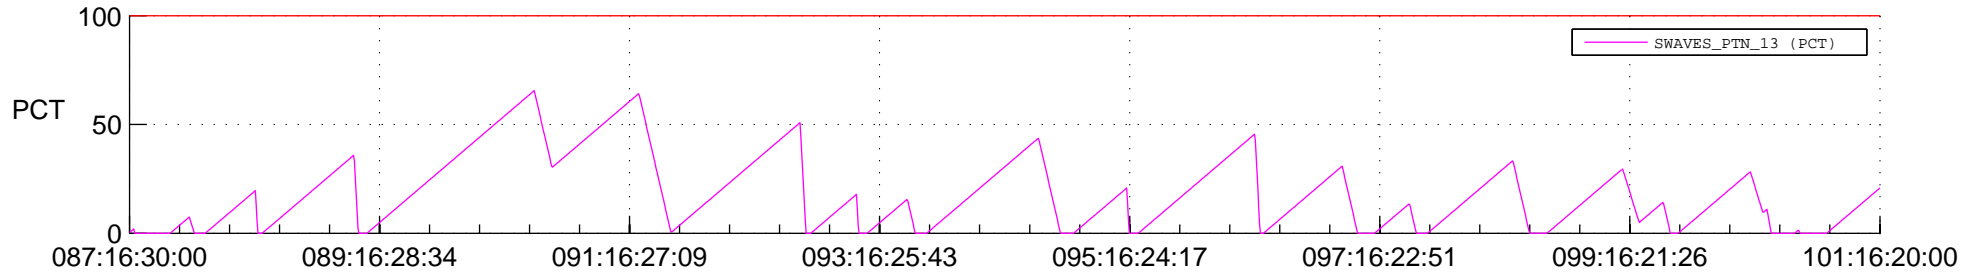

# STEREO AHEAD SSR PCT Full Prediction

## SWAVES\_Percent\_Full\_Prediction

## Spacecraft\_DownLink\_Rate

Ground Time (2016:087:16:30:00.000 -2016:101:16:20:00.000)