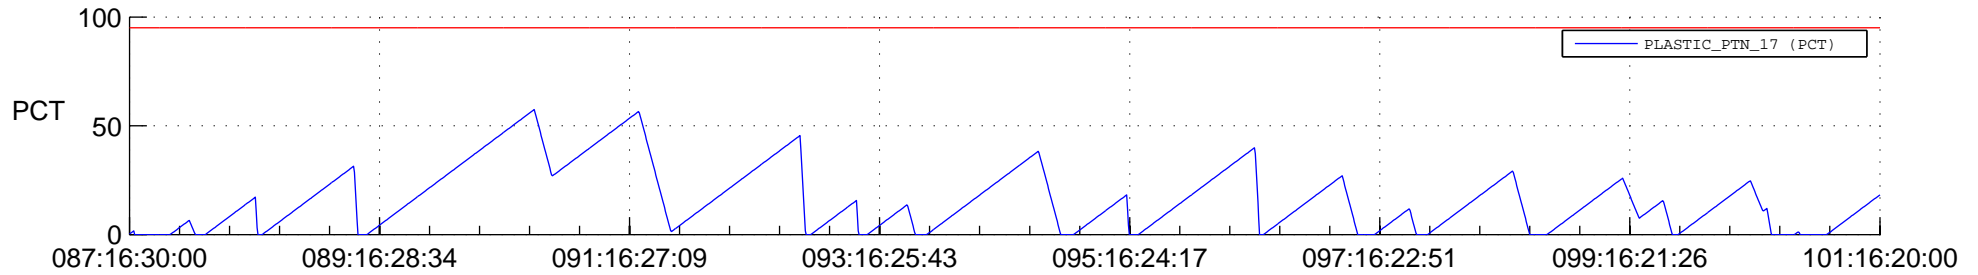

# STEREO AHEAD SSR PCT Full Prediction

## SWAVES\_Percent\_Full\_Prediction

## Spacecraft\_DownLink\_Rate

Ground Time (2016:087:16:30:00.000 -2016:101:16:20:00.000)