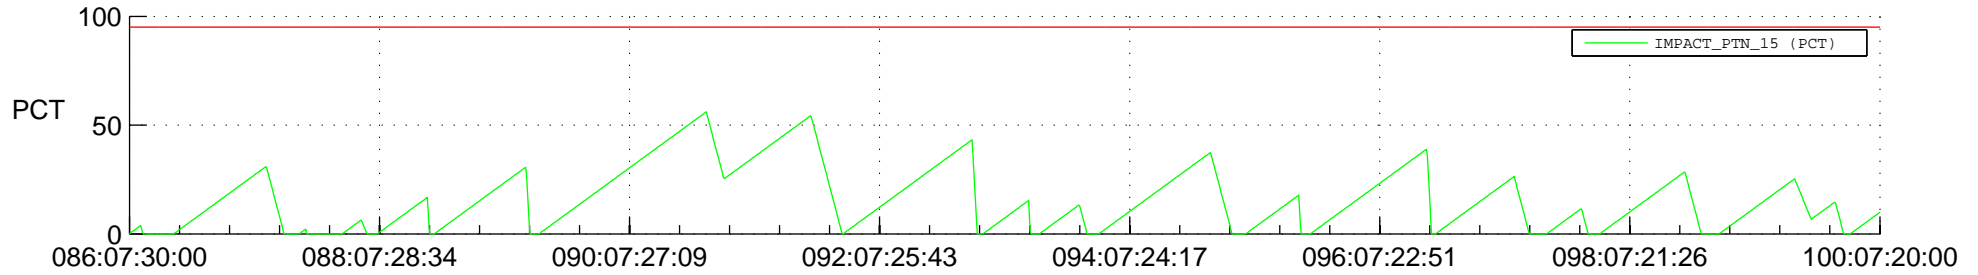

STEREO AHEAD SSR PCT Full Prediction

SWAVES_Percent_Full_Prediction

IMPACT_Percent_Full_Prediction

PLASTIC_Percent_Full_Prediction

Spacecraft_DownLink_Rate

Ground Time (2016:086:07:30:00.000 -2016:100:07:20:00.000)