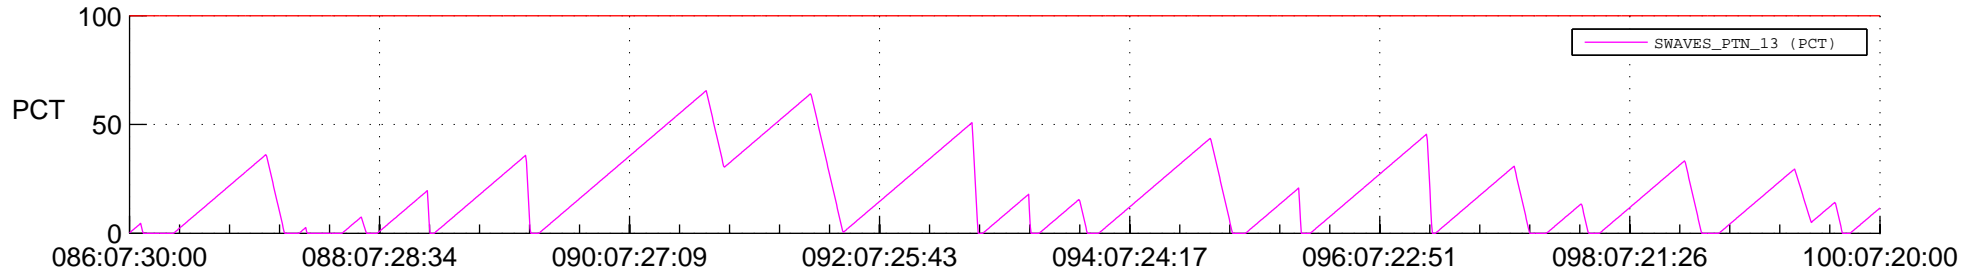

STEREO AHEAD SSR PCT Full Prediction

SWAVES_Percent_Full_Prediction

IMPACT_Percent_Full_Prediction

PLASTIC_Percent_Full_Prediction

Spacecraft_DownLink_Rate

Ground Time (2016:086:07:30:00.000 -2016:100:07:20:00.000)