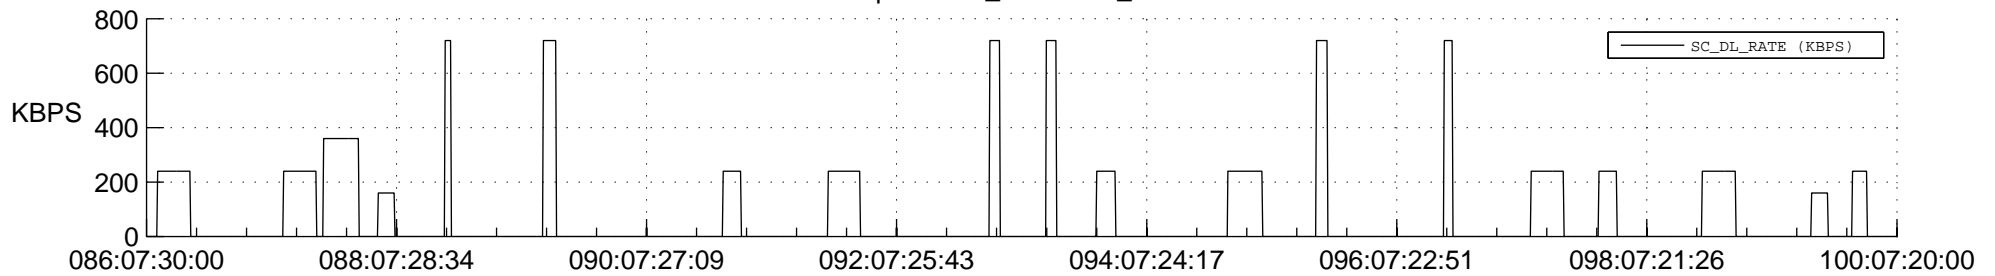

STEREO AHEAD SSR PCT Full Prediction

SWAVES_Percent_Full_Prediction

IMPACT_Percent_Full_Prediction

PLASTIC_Percent_Full_Prediction

Spacecraft_DownLink_Rate

Ground Time (2016:086:07:30:00.000 -2016:100:07:20:00.000)