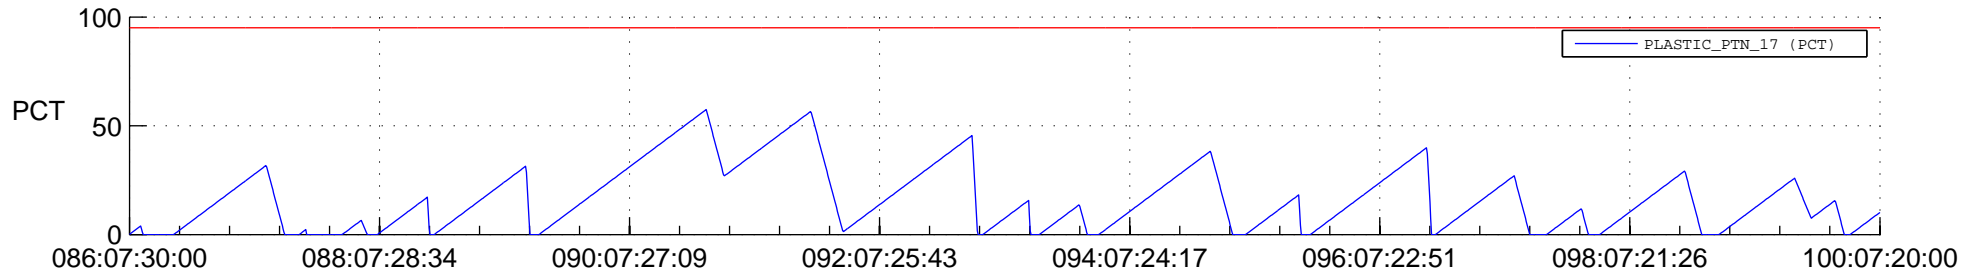

STEREO AHEAD SSR PCT Full Prediction

SWAVES_Percent_Full_Prediction

IMPACT_Percent_Full_Prediction

PLASTIC_Percent_Full_Prediction

Spacecraft_DownLink_Rate

Ground Time (2016:086:07:30:00.000 -2016:100:07:20:00.000)