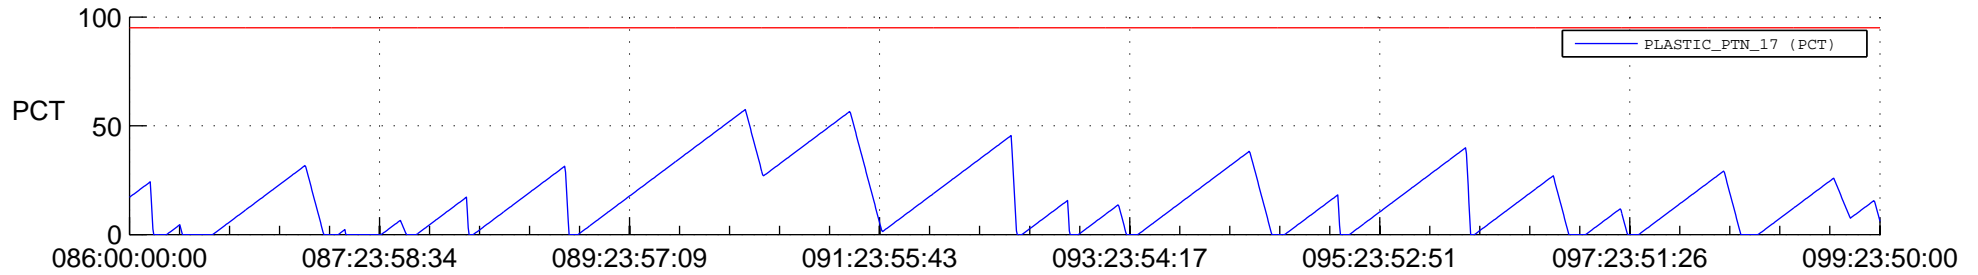

STEREO AHEAD SSR PCT Full Prediction

SWAVES_Percent_Full_Prediction

IMPACT_Percent_Full_Prediction

PLASTIC_Percent_Full_Prediction

Spacecraft_DownLink_Rate