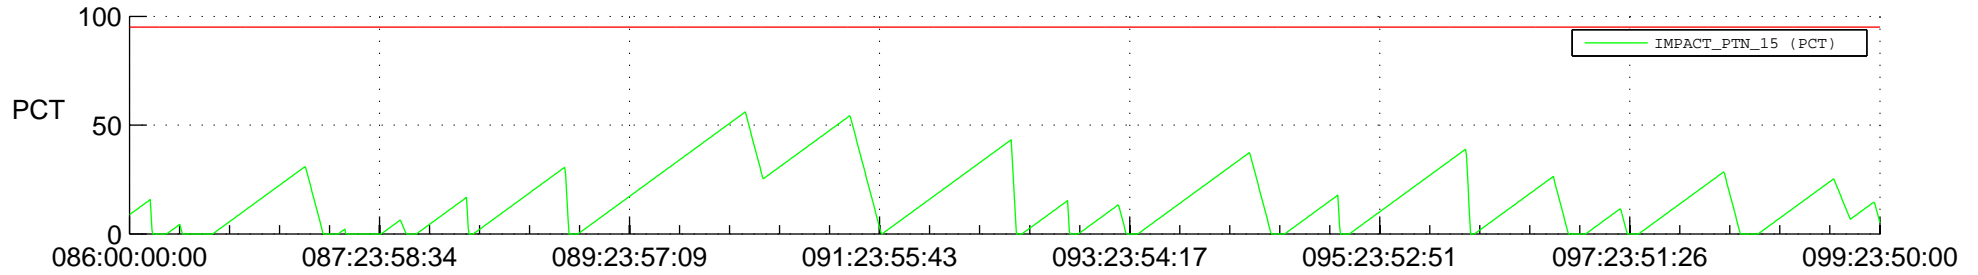

STEREO AHEAD SSR PCT Full Prediction

SWAVES_Percent_Full_Prediction

IMPACT_Percent_Full_Prediction

PLASTIC_Percent_Full_Prediction

Spacecraft_DownLink_Rate