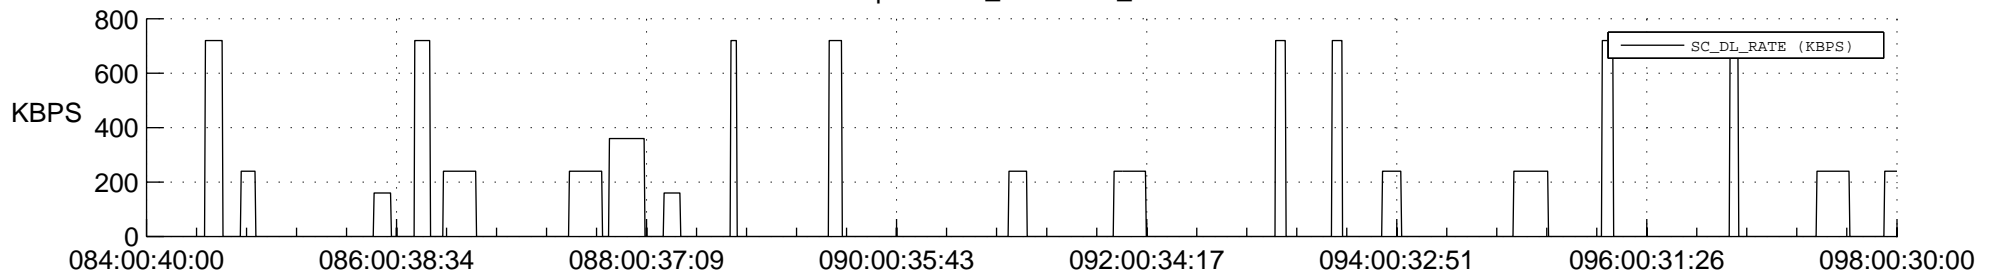

STEREO AHEAD SSR PCT Full Prediction

SWAVES_Percent_Full_Prediction

IMPACT_Percent_Full_Prediction

PLASTIC_Percent_Full_Prediction

Spacecraft_DownLink_Rate

Ground Time (2016:084:00:40:00.000 -2016:098:00:30:00.000)