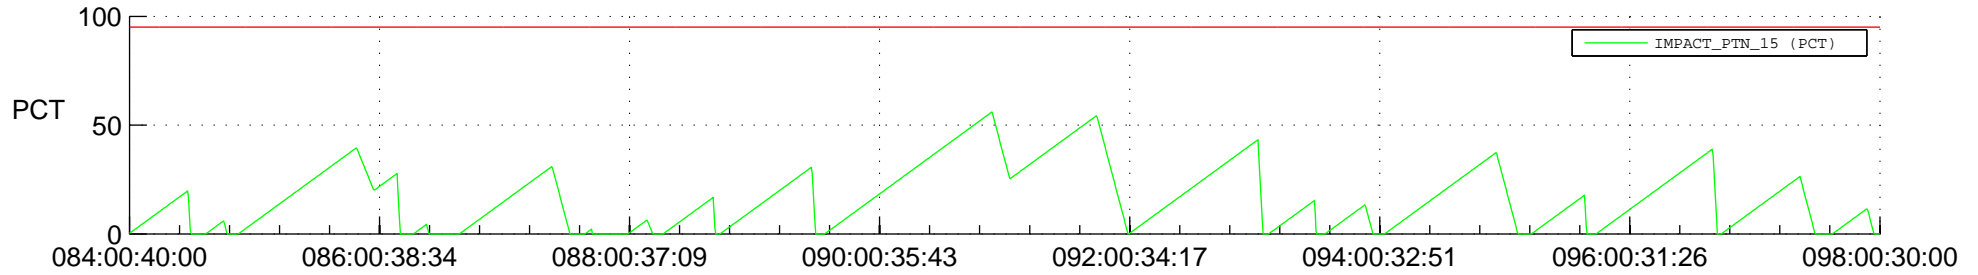

STEREO AHEAD SSR PCT Full Prediction

SWAVES_Percent_Full_Prediction

IMPACT_Percent_Full_Prediction

PLASTIC_Percent_Full_Prediction

Spacecraft_DownLink_Rate

Ground Time (2016:084:00:40:00.000 -2016:098:00:30:00.000)