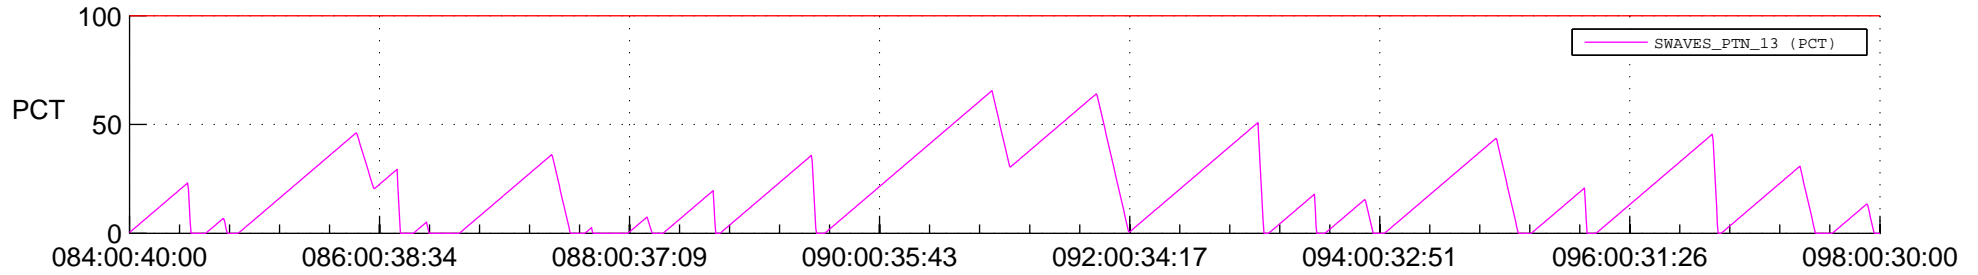

STEREO AHEAD SSR PCT Full Prediction

SWAVES_Percent_Full_Prediction

IMPACT_Percent_Full_Prediction

PLASTIC_Percent_Full_Prediction

Spacecraft_DownLink_Rate

Ground Time (2016:084:00:40:00.000 -2016:098:00:30:00.000)