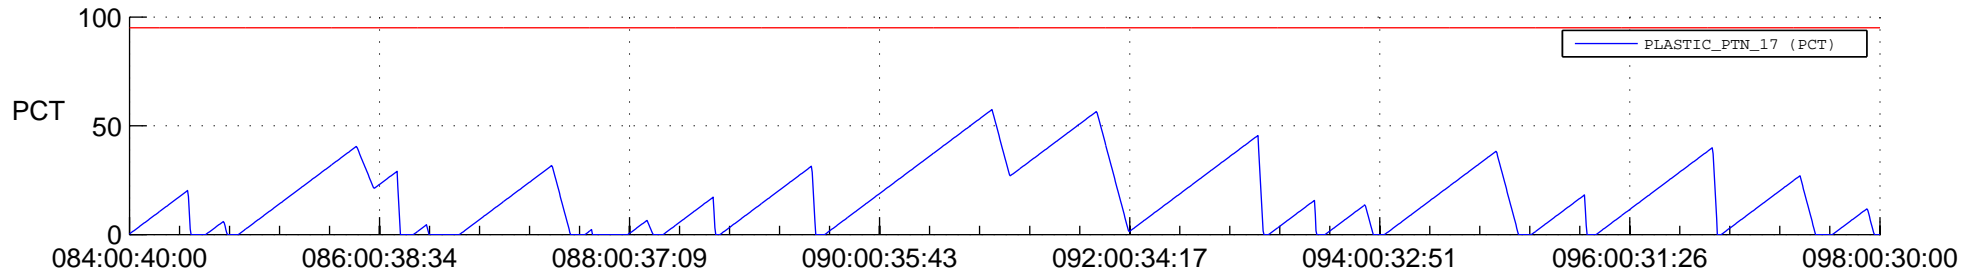

STEREO AHEAD SSR PCT Full Prediction

SWAVES_Percent_Full_Prediction

IMPACT_Percent_Full_Prediction

PLASTIC_Percent_Full_Prediction

Spacecraft_DownLink_Rate

Ground Time (2016:084:00:40:00.000 -2016:098:00:30:00.000)