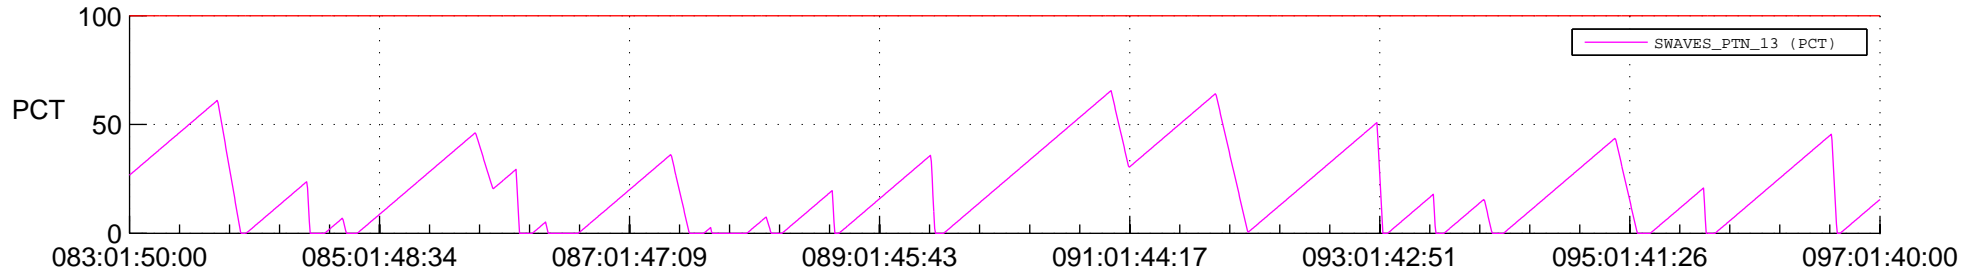

STEREO AHEAD SSR PCT Full Prediction

SWAVES_Percent_Full_Prediction

IMPACT_Percent_Full_Prediction

PLASTIC_Percent_Full_Prediction

Spacecraft_DownLink_Rate

Ground Time (2016:083:01:50:00.000 -2016:097:01:40:00.000)