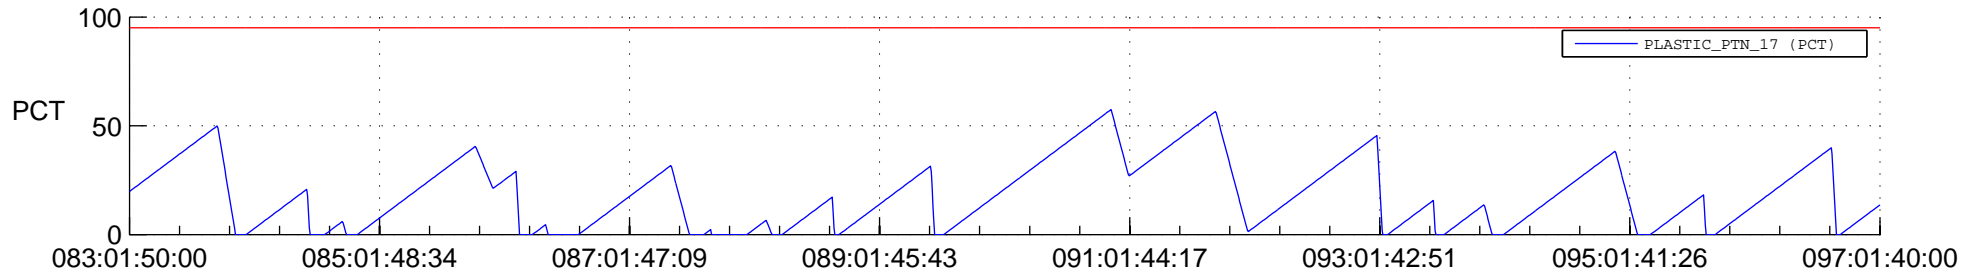

STEREO AHEAD SSR PCT Full Prediction

SWAVES_Percent_Full_Prediction

IMPACT_Percent_Full_Prediction

PLASTIC_Percent_Full_Prediction

Spacecraft_DownLink_Rate

Ground Time (2016:083:01:50:00.000 -2016:097:01:40:00.000)