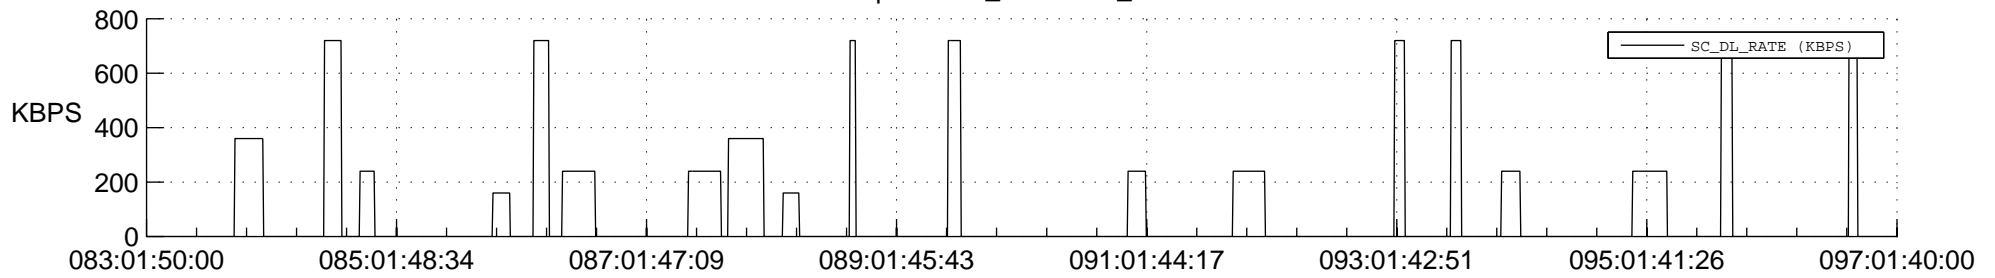

STEREO AHEAD SSR PCT Full Prediction

SWAVES_Percent_Full_Prediction

IMPACT_Percent_Full_Prediction

PLASTIC_Percent_Full_Prediction

Spacecraft_DownLink_Rate

Ground Time (2016:083:01:50:00.000 -2016:097:01:40:00.000)