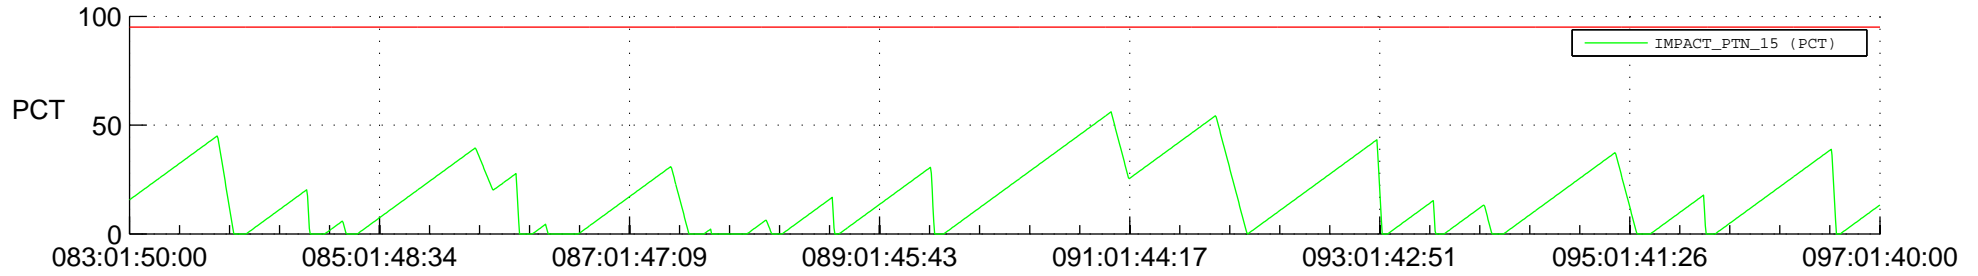

STEREO AHEAD SSR PCT Full Prediction

SWAVES_Percent_Full_Prediction

IMPACT_Percent_Full_Prediction

PLASTIC_Percent_Full_Prediction

Spacecraft_DownLink_Rate

Ground Time (2016:083:01:50:00.000 -2016:097:01:40:00.000)