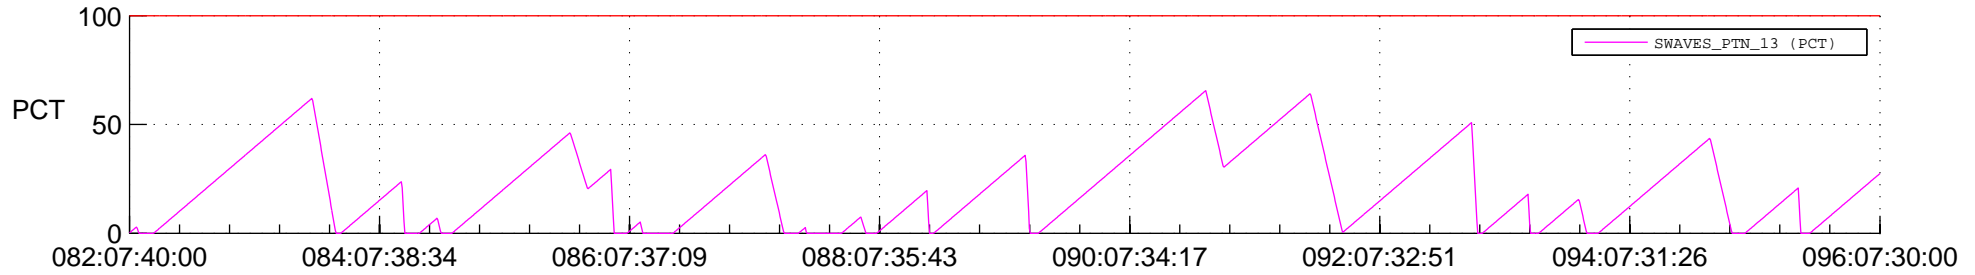

STEREO AHEAD SSR PCT Full Prediction

SWAVES_Percent_Full_Prediction

IMPACT_Percent_Full_Prediction

PLASTIC_Percent_Full_Prediction

Spacecraft_DownLink_Rate