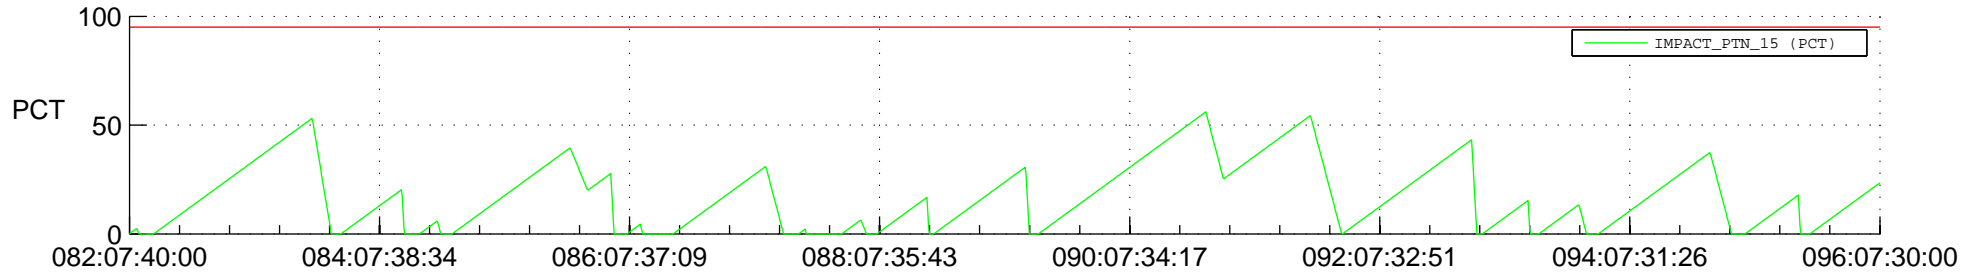

STEREO AHEAD SSR PCT Full Prediction

SWAVES_Percent_Full_Prediction

IMPACT_Percent_Full_Prediction

PLASTIC_Percent_Full_Prediction

Spacecraft_DownLink_Rate