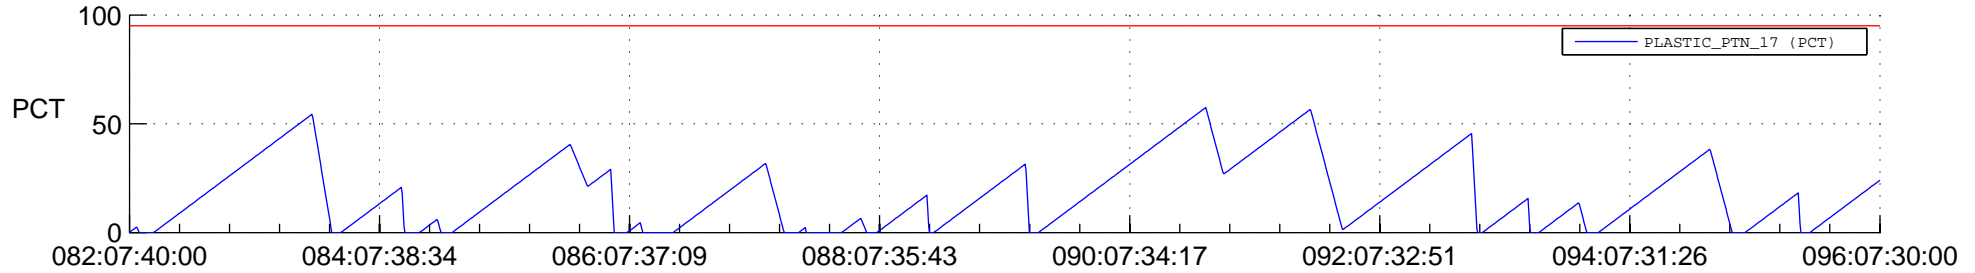

STEREO AHEAD SSR PCT Full Prediction

SWAVES_Percent_Full_Prediction

IMPACT_Percent_Full_Prediction

PLASTIC_Percent_Full_Prediction

Spacecraft_DownLink_Rate