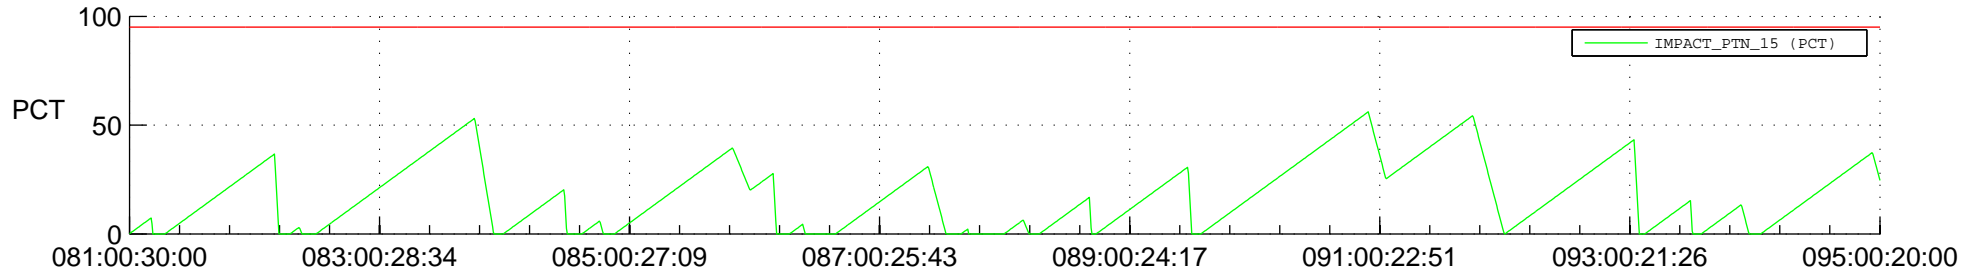

IMPACT_Percent_Full_Prediction