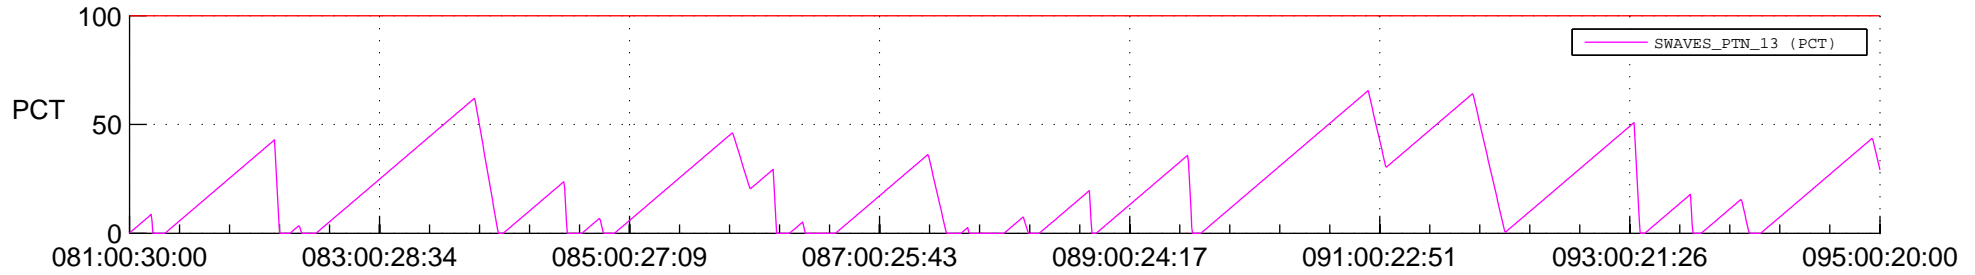

# STEREO AHEAD SSR PCT Full Prediction

## SWAVES\_Percent\_Full\_Prediction