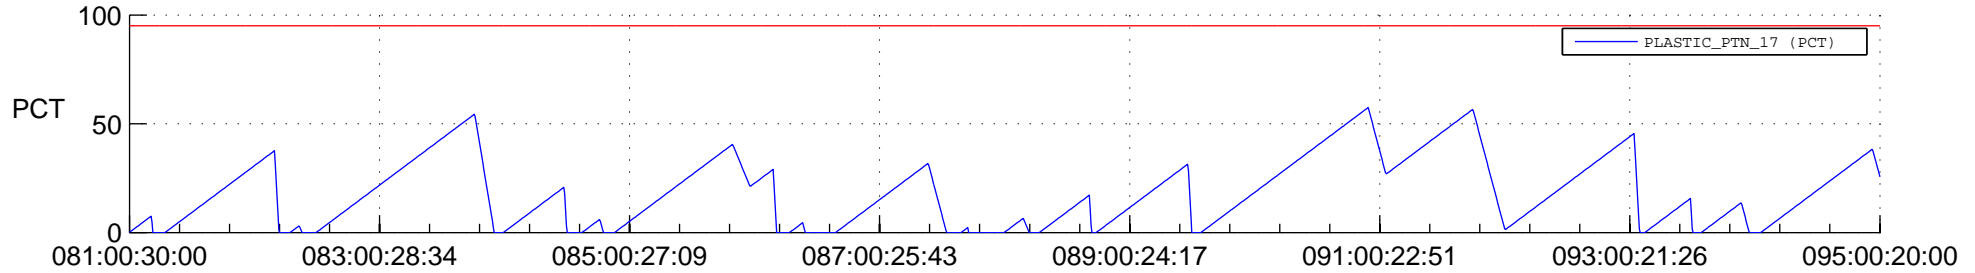

PLASTIC_Percent_Full_Prediction