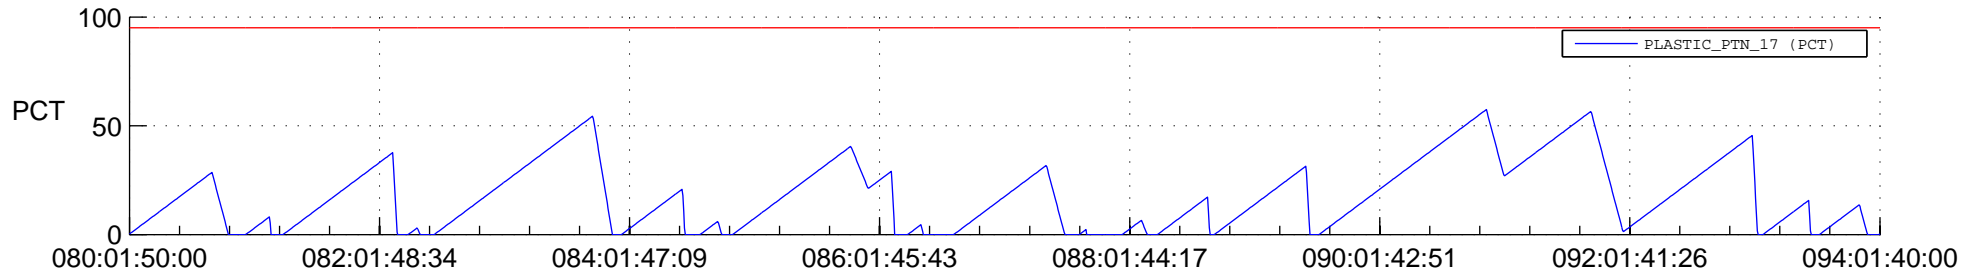

## SWAVES\_Percent\_Full\_Prediction

## Spacecraft\_DownLink\_Rate

Ground Time (2016:080:01:50:00.000 -2016:094:01:40:00.000)