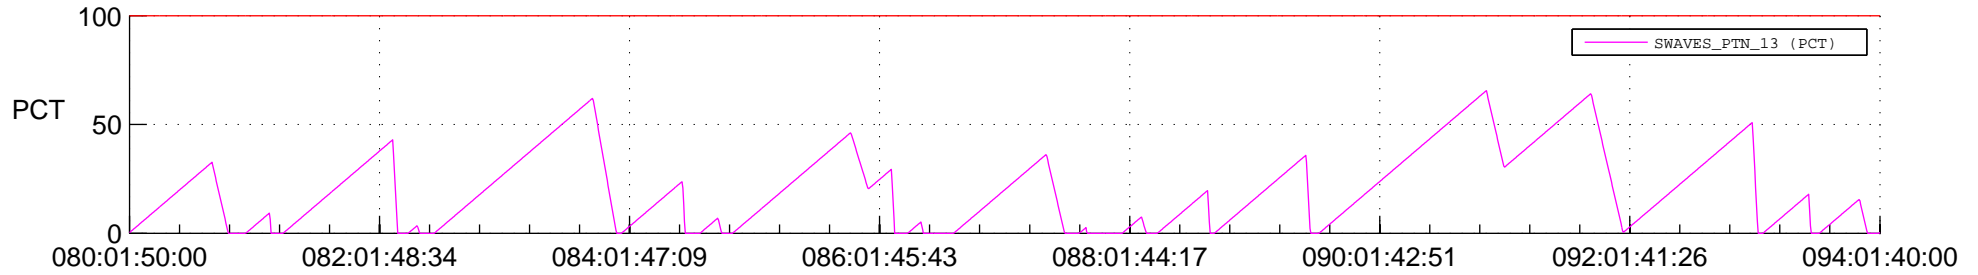

## SWAVES\_Percent\_Full\_Prediction

## Spacecraft\_DownLink\_Rate

Ground Time (2016:080:01:50:00.000 -2016:094:01:40:00.000)