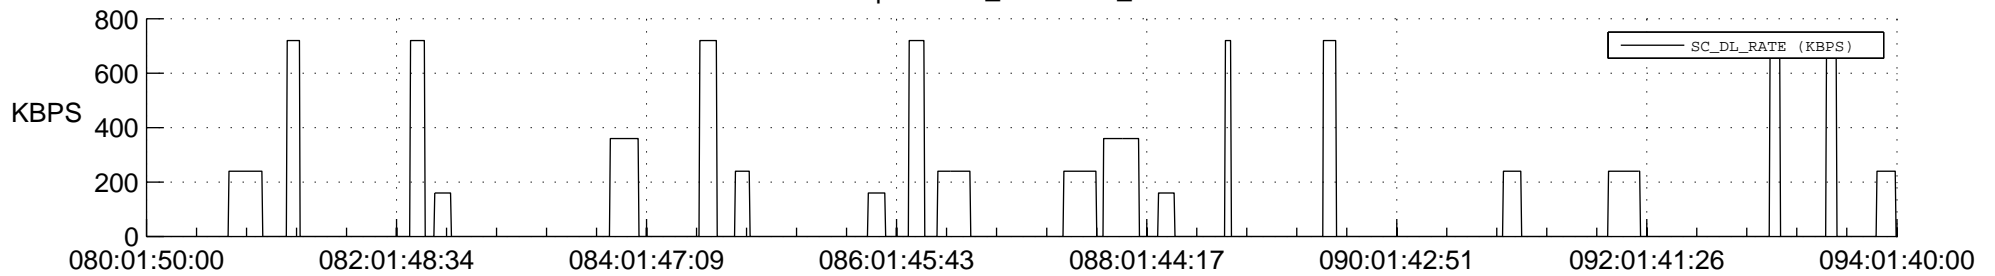

## Spacecraft\_DownLink\_Rate

Ground Time (2016:080:01:50:00.000 -2016:094:01:40:00.000)