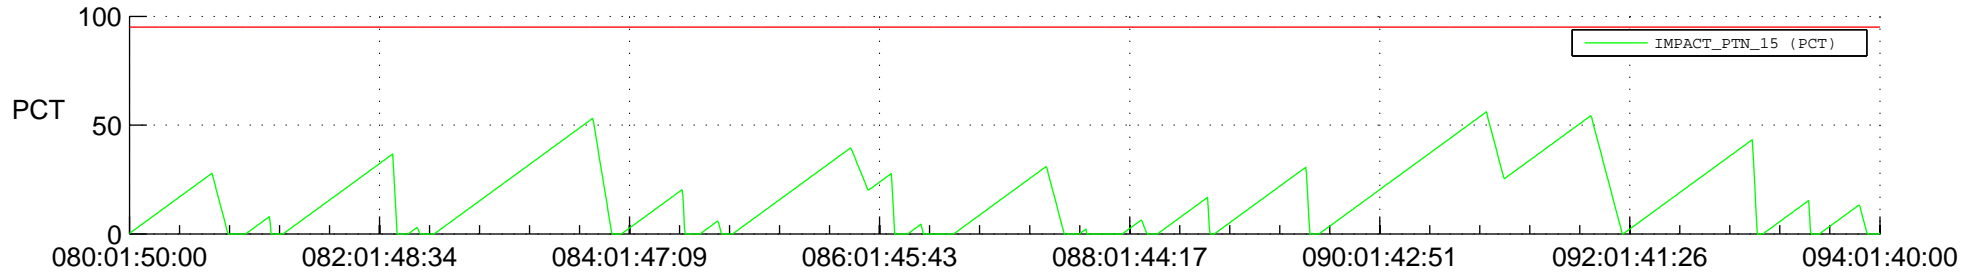

IMPACT_Percent_Full_Prediction