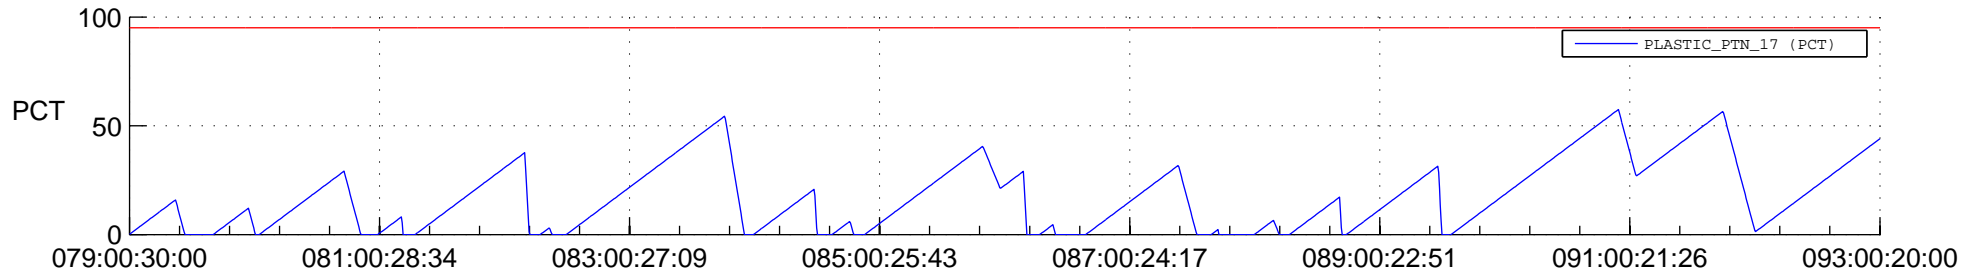

# STEREO AHEAD SSR PCT Full Prediction

## SWAVES\_Percent\_Full\_Prediction

## Spacecraft\_DownLink\_Rate

Ground Time (2016:079:00:30:00.000 -2016:093:00:20:00.000)