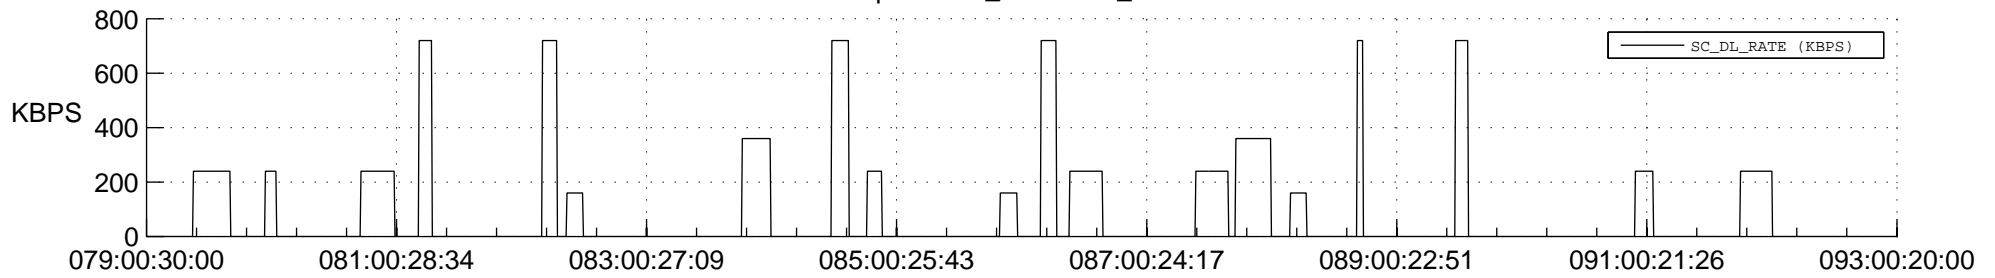

## Spacecraft\_DownLink\_Rate

Ground Time (2016:079:00:30:00.000 -2016:093:00:20:00.000)