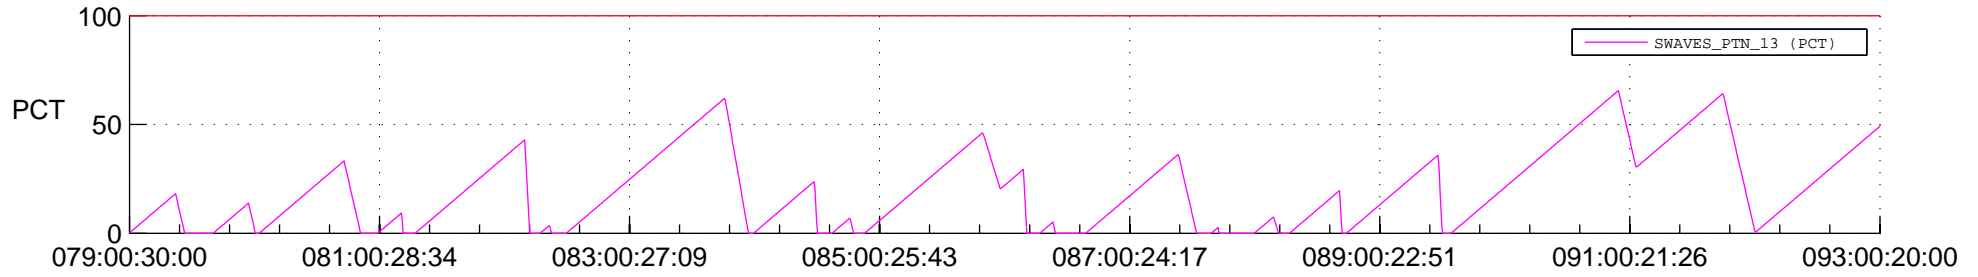

# STEREO AHEAD SSR PCT Full Prediction

## SWAVES\_Percent\_Full\_Prediction

## Spacecraft\_DownLink\_Rate

Ground Time (2016:079:00:30:00.000 -2016:093:00:20:00.000)