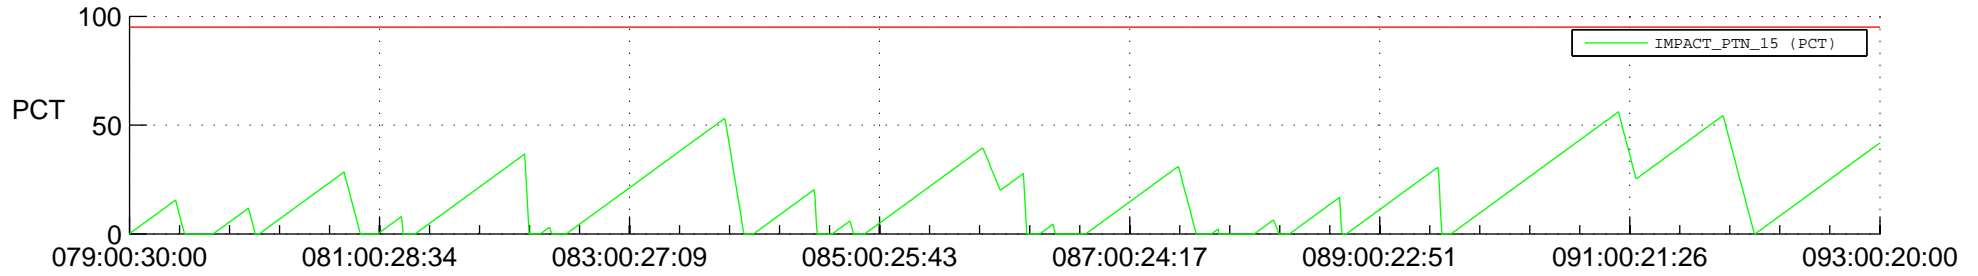

IMPACT_Percent_Full_Prediction