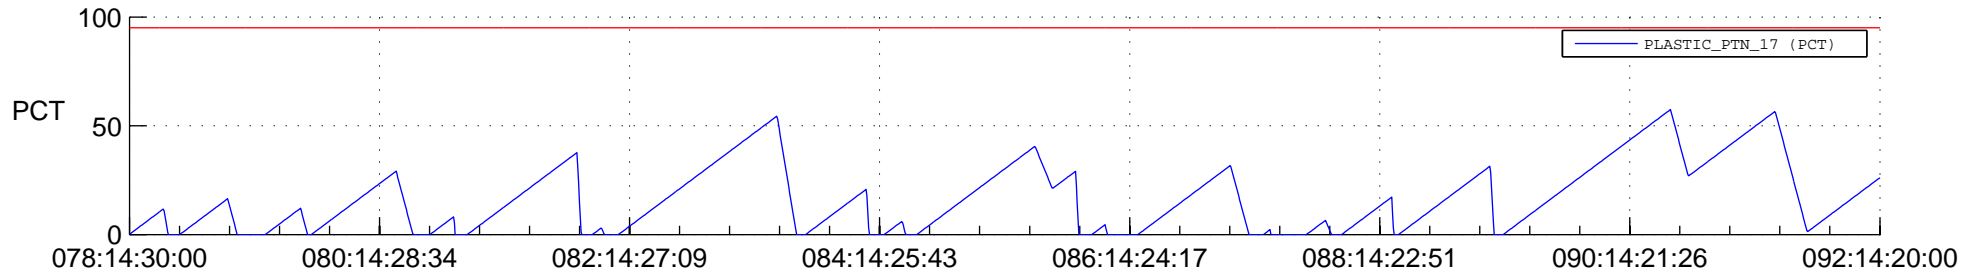

STEREO AHEAD SSR PCT Full Prediction

SWAVES_Percent_Full_Prediction

IMPACT_Percent_Full_Prediction

PLASTIC_Percent_Full_Prediction

Spacecraft_DownLink_Rate

Ground Time (2016:078:14:30:00.000 -2016:092:14:20:00.000)