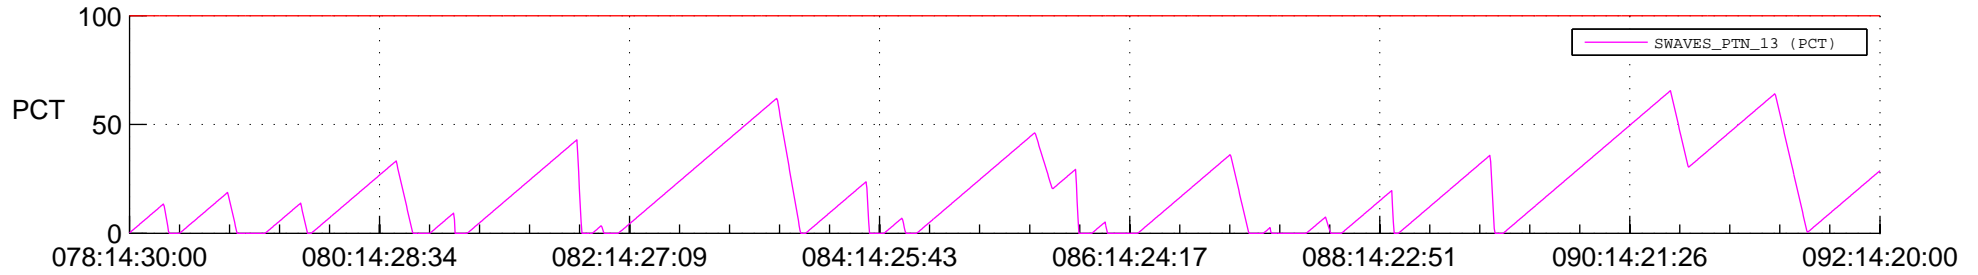

STEREO AHEAD SSR PCT Full Prediction

SWAVES_Percent_Full_Prediction

IMPACT_Percent_Full_Prediction

PLASTIC_Percent_Full_Prediction

Spacecraft_DownLink_Rate

Ground Time (2016:078:14:30:00.000 -2016:092:14:20:00.000)