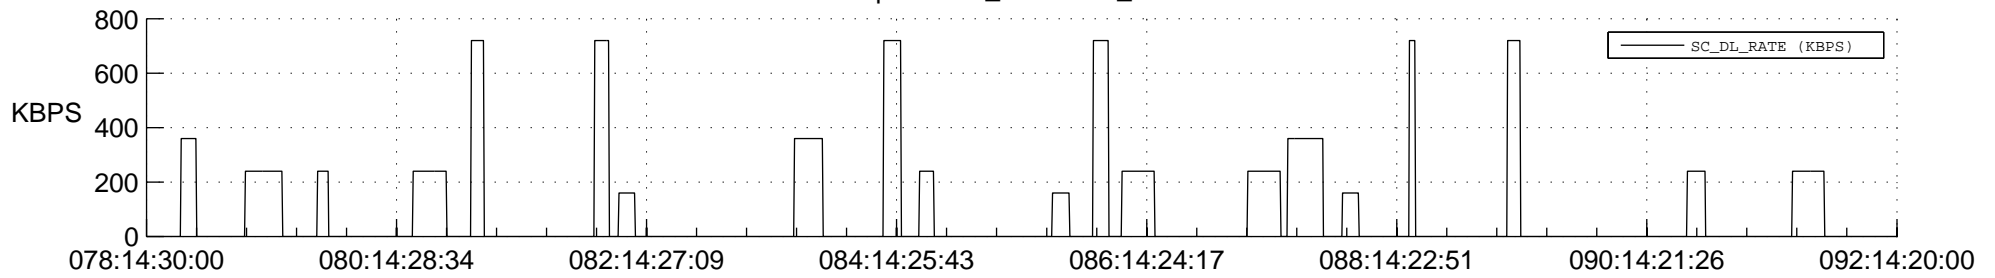

STEREO AHEAD SSR PCT Full Prediction

SWAVES_Percent_Full_Prediction

IMPACT_Percent_Full_Prediction

PLASTIC_Percent_Full_Prediction

Spacecraft_DownLink_Rate

Ground Time (2016:078:14:30:00.000 -2016:092:14:20:00.000)