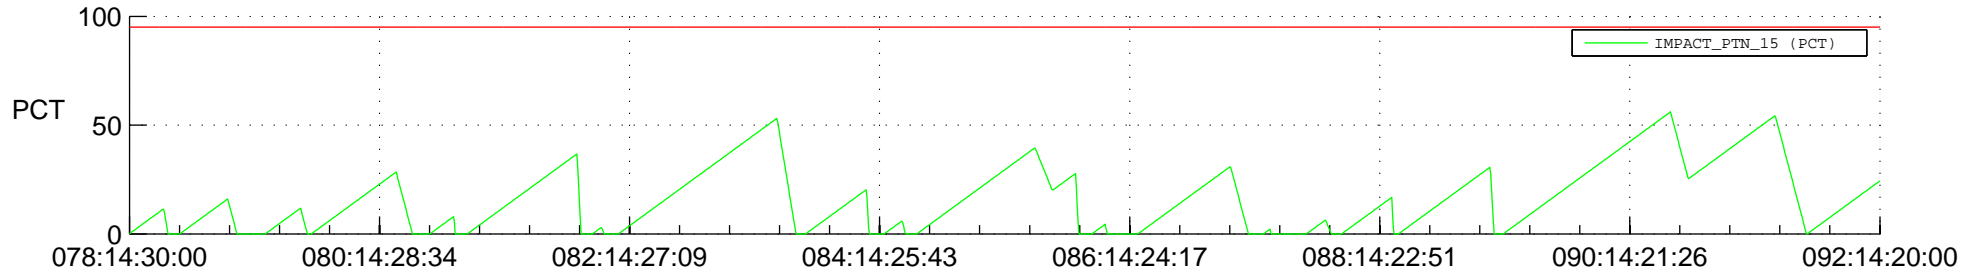

STEREO AHEAD SSR PCT Full Prediction

SWAVES_Percent_Full_Prediction

IMPACT_Percent_Full_Prediction

PLASTIC_Percent_Full_Prediction

Spacecraft_DownLink_Rate

Ground Time (2016:078:14:30:00.000 -2016:092:14:20:00.000)