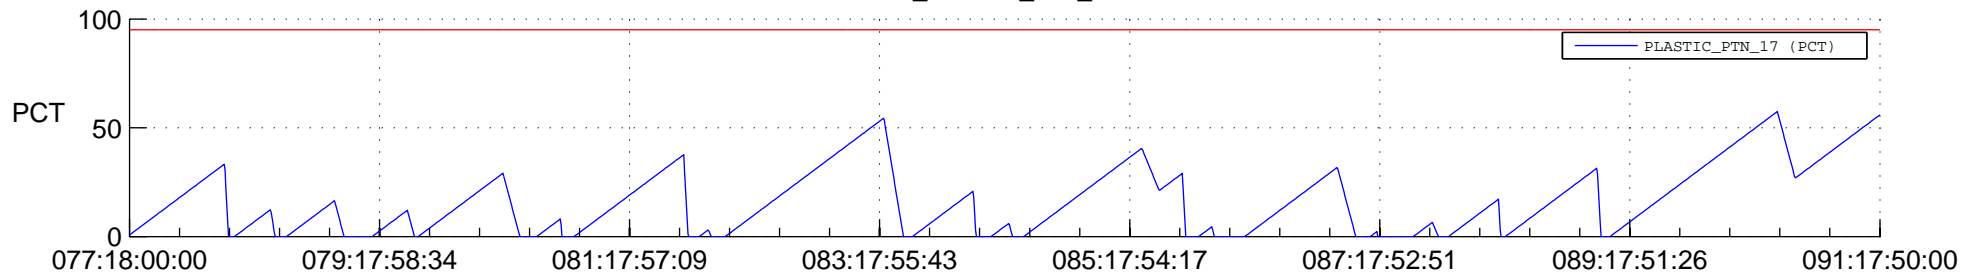

PLASTIC_Percent_Full_Prediction