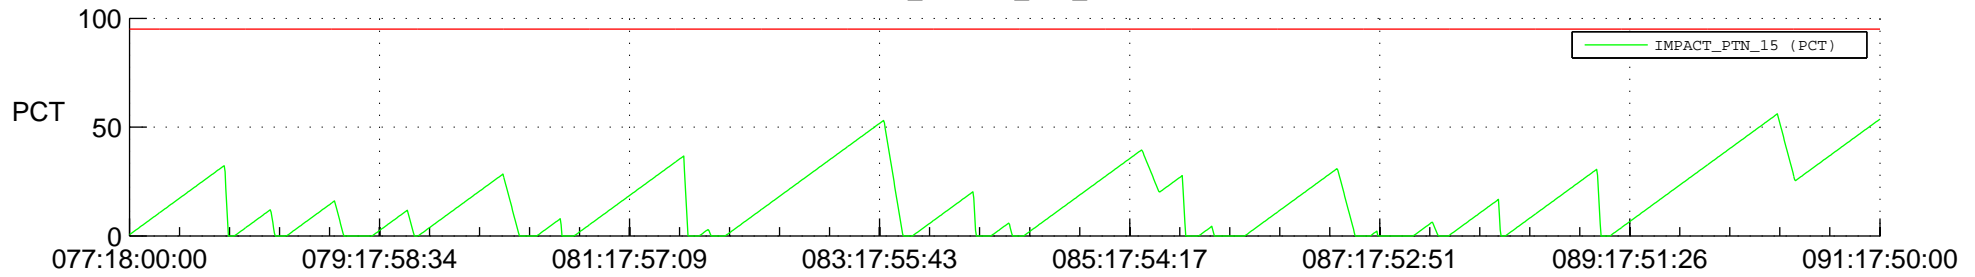

IMPACT_Percent_Full_Prediction