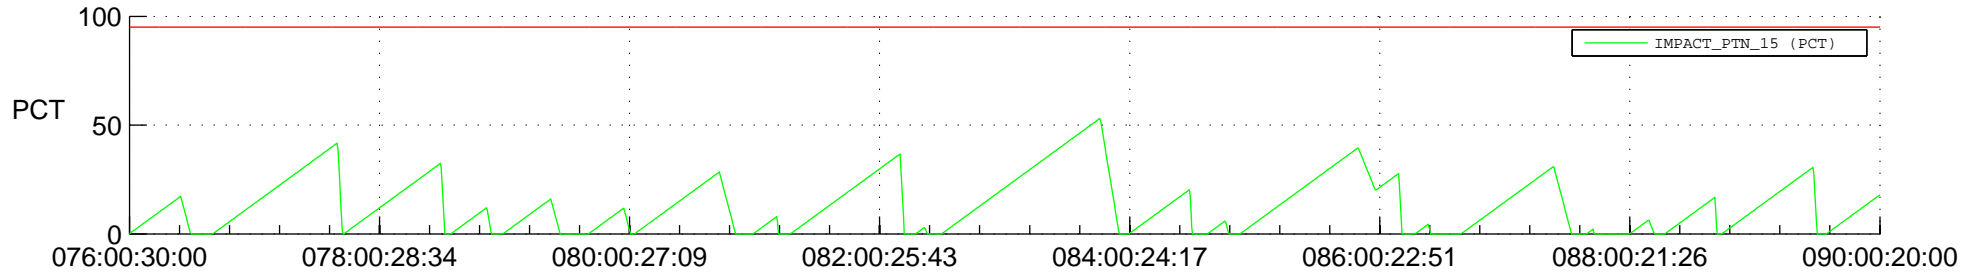

STEREO AHEAD SSR PCT Full Prediction

SWAVES_Percent_Full_Prediction

IMPACT_Percent_Full_Prediction

PLASTIC_Percent_Full_Prediction

Spacecraft_DownLink_Rate

Ground Time (2016:076:00:30:00.000 -2016:090:00:20:00.000)