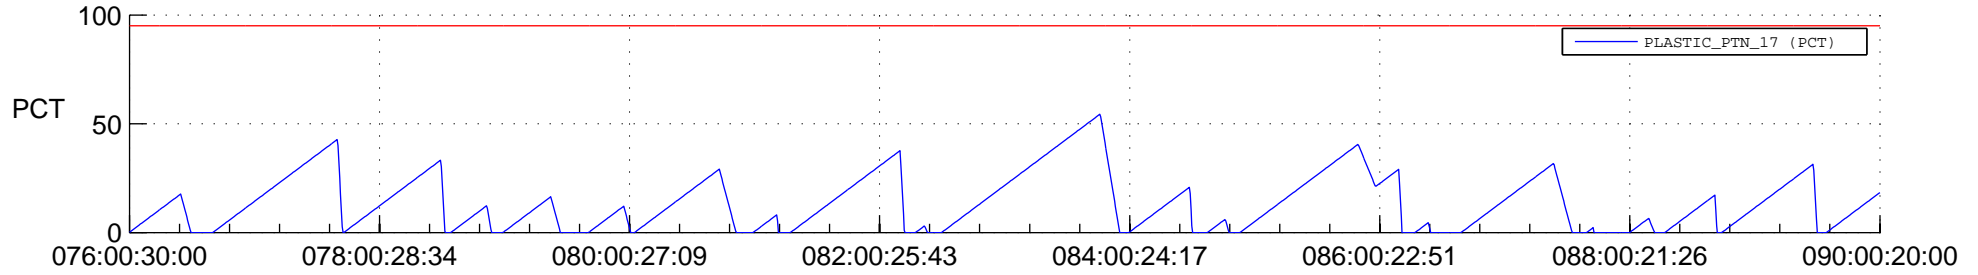

STEREO AHEAD SSR PCT Full Prediction

SWAVES_Percent_Full_Prediction

IMPACT_Percent_Full_Prediction

PLASTIC_Percent_Full_Prediction

Spacecraft_DownLink_Rate

Ground Time (2016:076:00:30:00.000 -2016:090:00:20:00.000)