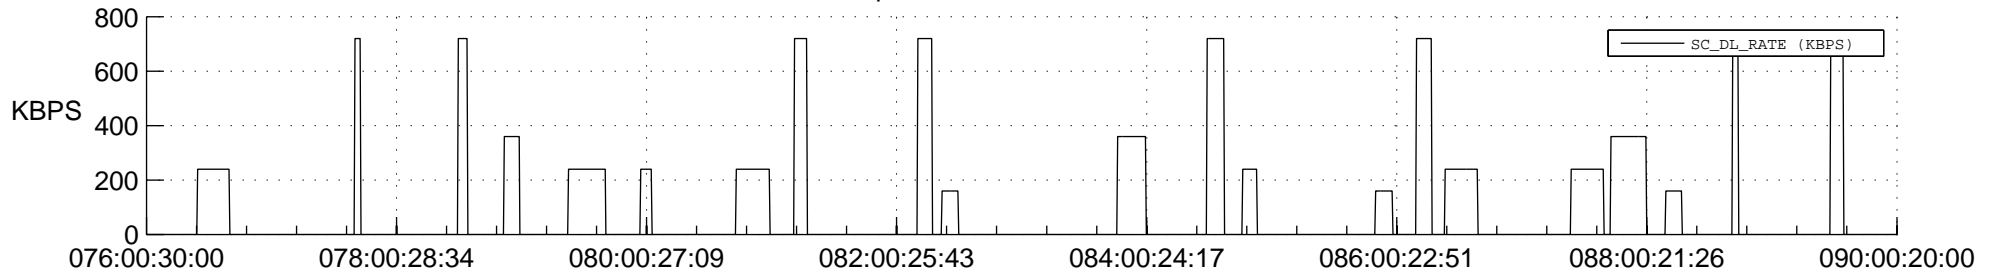

STEREO AHEAD SSR PCT Full Prediction

SWAVES_Percent_Full_Prediction

IMPACT_Percent_Full_Prediction

PLASTIC_Percent_Full_Prediction

Spacecraft_DownLink_Rate

Ground Time (2016:076:00:30:00.000 -2016:090:00:20:00.000)