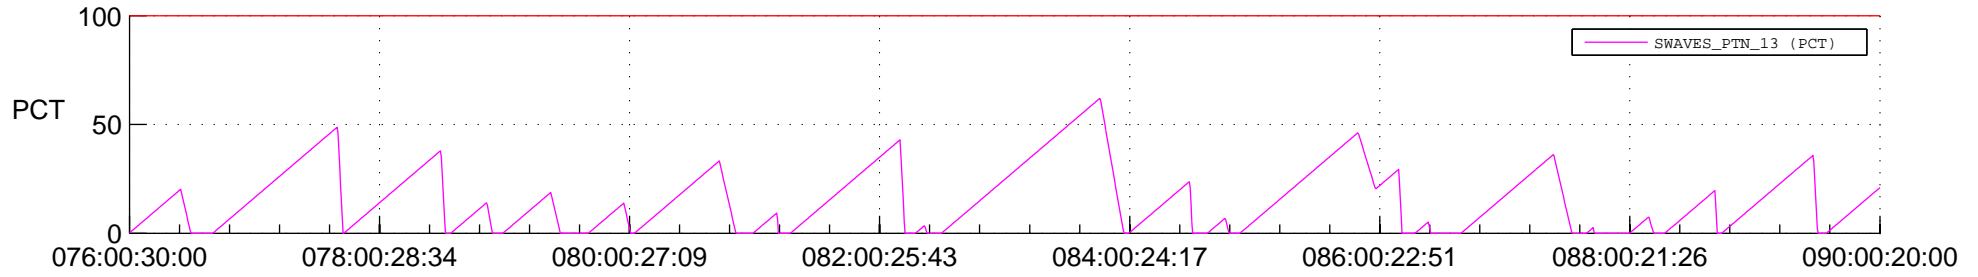

STEREO AHEAD SSR PCT Full Prediction

SWAVES_Percent_Full_Prediction

IMPACT_Percent_Full_Prediction

PLASTIC_Percent_Full_Prediction

Spacecraft_DownLink_Rate

Ground Time (2016:076:00:30:00.000 -2016:090:00:20:00.000)