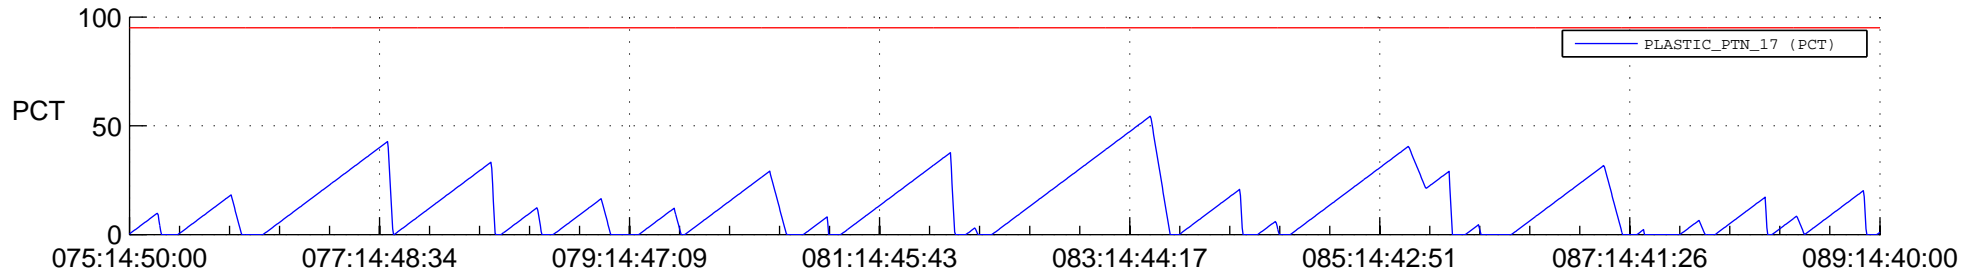

PLASTIC_Percent_Full_Prediction