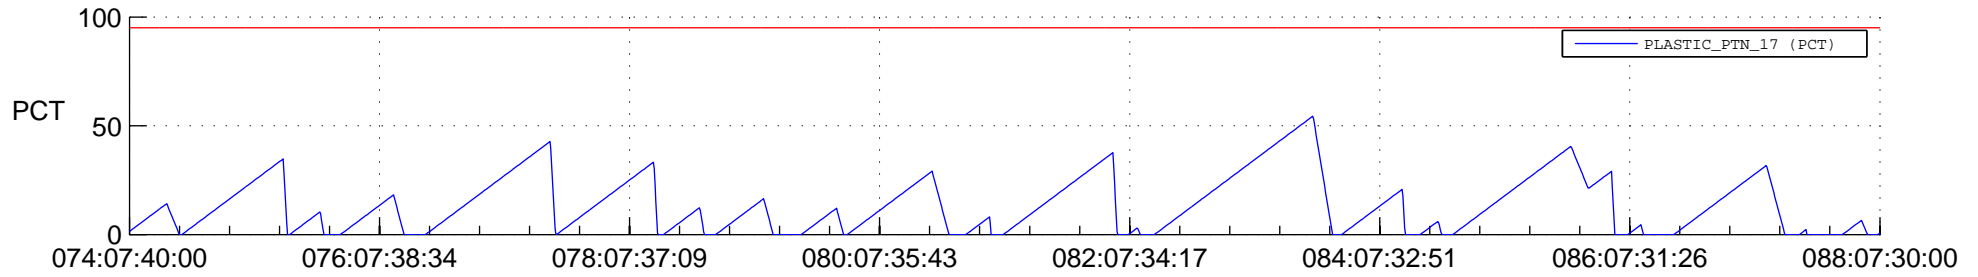

STEREO AHEAD SSR PCT Full Prediction

SWAVES_Percent_Full_Prediction

IMPACT_Percent_Full_Prediction

PLASTIC_Percent_Full_Prediction

Spacecraft_DownLink_Rate

Ground Time (2016:074:07:40:00.000 -2016:088:07:30:00.000)