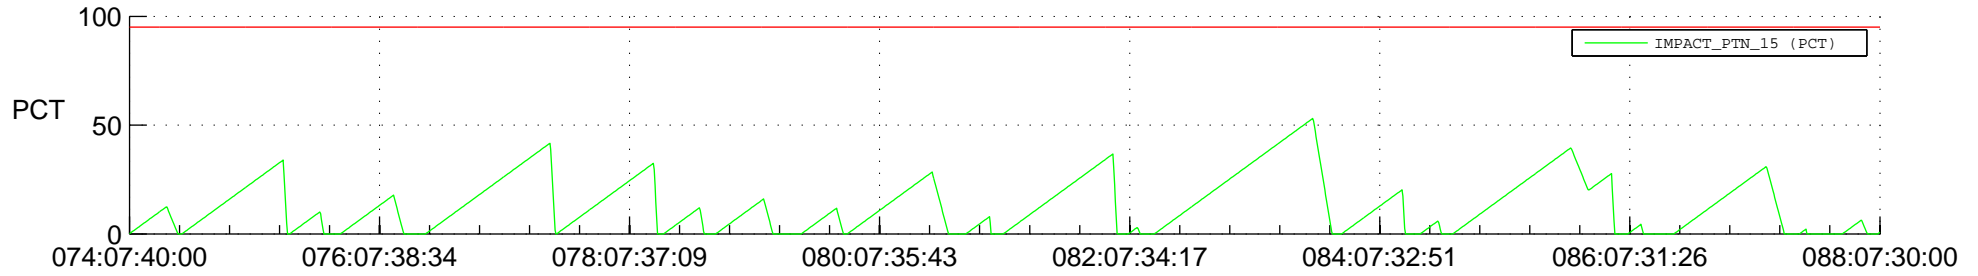

STEREO AHEAD SSR PCT Full Prediction

SWAVES_Percent_Full_Prediction

IMPACT_Percent_Full_Prediction

PLASTIC_Percent_Full_Prediction

Spacecraft_DownLink_Rate

Ground Time (2016:074:07:40:00.000 -2016:088:07:30:00.000)