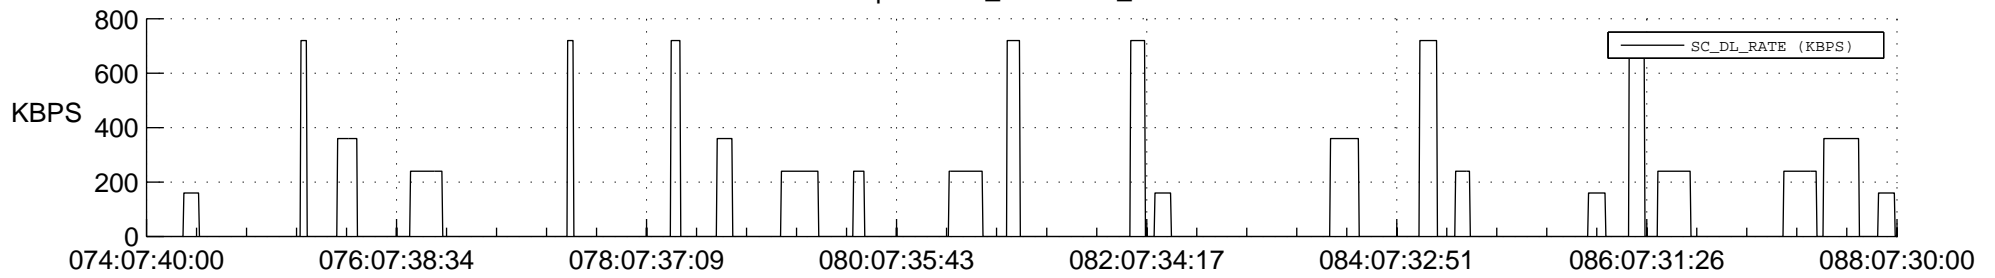

STEREO AHEAD SSR PCT Full Prediction

SWAVES_Percent_Full_Prediction

IMPACT_Percent_Full_Prediction

PLASTIC_Percent_Full_Prediction

Spacecraft_DownLink_Rate

Ground Time (2016:074:07:40:00.000 -2016:088:07:30:00.000)