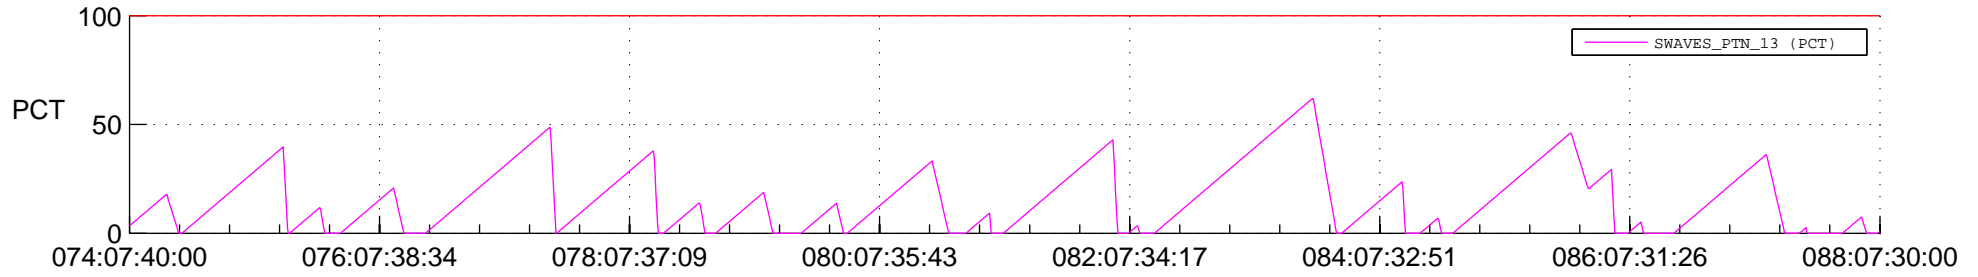

STEREO AHEAD SSR PCT Full Prediction

SWAVES_Percent_Full_Prediction

IMPACT_Percent_Full_Prediction

PLASTIC_Percent_Full_Prediction

Spacecraft_DownLink_Rate

Ground Time (2016:074:07:40:00.000 -2016:088:07:30:00.000)