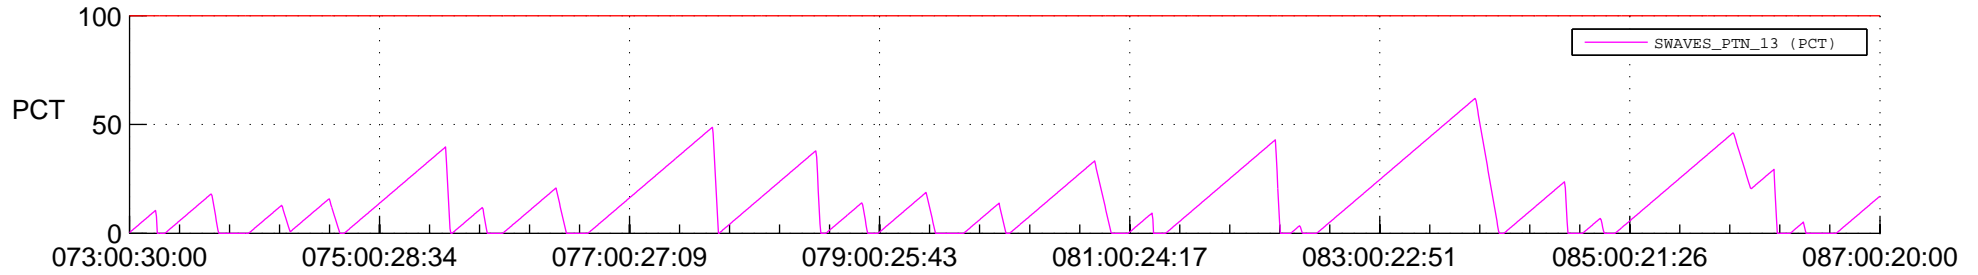

STEREO AHEAD SSR PCT Full Prediction

SWAVES_Percent_Full_Prediction

IMPACT_Percent_Full_Prediction

PLASTIC_Percent_Full_Prediction

Spacecraft_DownLink_Rate

Ground Time (2016:073:00:30:00.000 -2016:087:00:20:00.000)