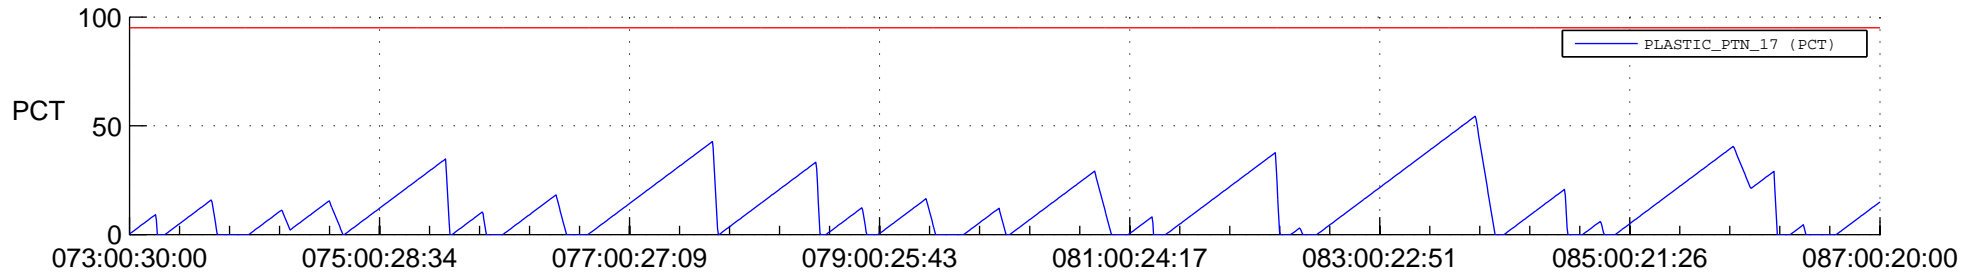

STEREO AHEAD SSR PCT Full Prediction

SWAVES_Percent_Full_Prediction

IMPACT_Percent_Full_Prediction

PLASTIC_Percent_Full_Prediction

Spacecraft_DownLink_Rate

Ground Time (2016:073:00:30:00.000 -2016:087:00:20:00.000)