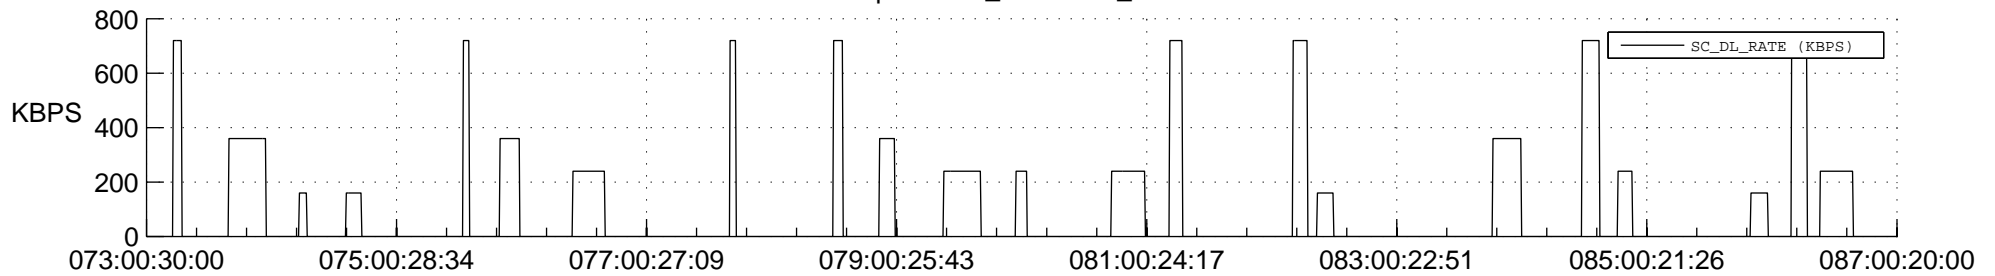

STEREO AHEAD SSR PCT Full Prediction

SWAVES_Percent_Full_Prediction

IMPACT_Percent_Full_Prediction

PLASTIC_Percent_Full_Prediction

Spacecraft_DownLink_Rate

Ground Time (2016:073:00:30:00.000 -2016:087:00:20:00.000)