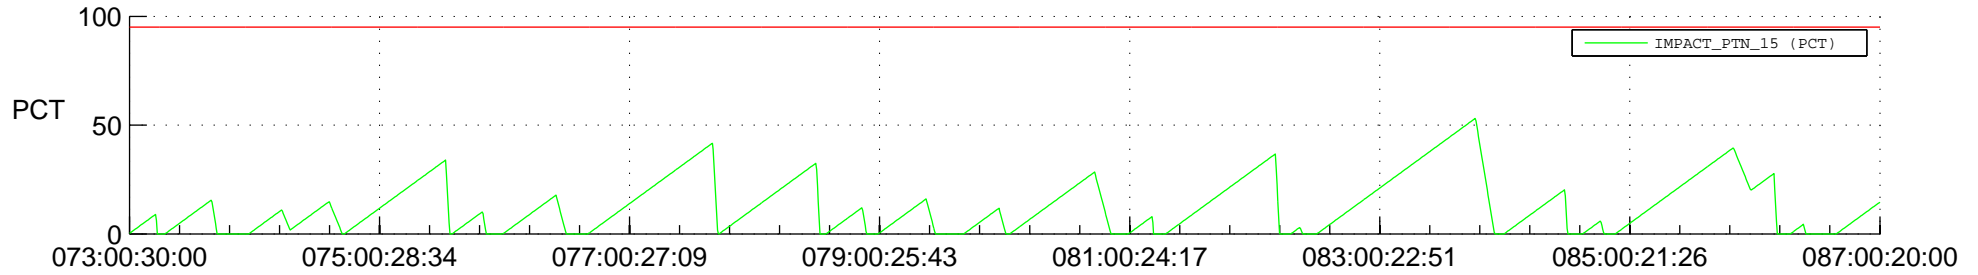

STEREO AHEAD SSR PCT Full Prediction

SWAVES_Percent_Full_Prediction

IMPACT_Percent_Full_Prediction

PLASTIC_Percent_Full_Prediction

Spacecraft_DownLink_Rate

Ground Time (2016:073:00:30:00.000 -2016:087:00:20:00.000)