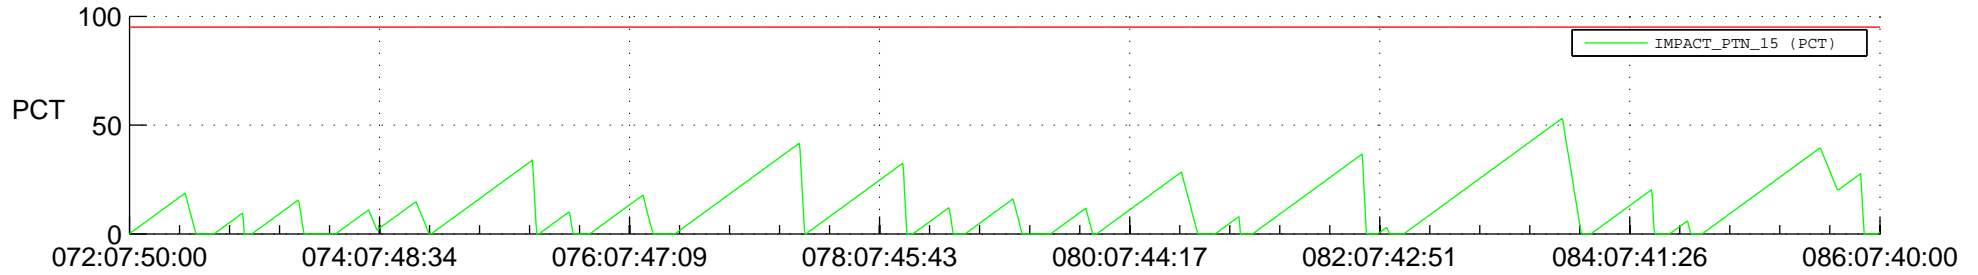

IMPACT_Percent_Full_Prediction