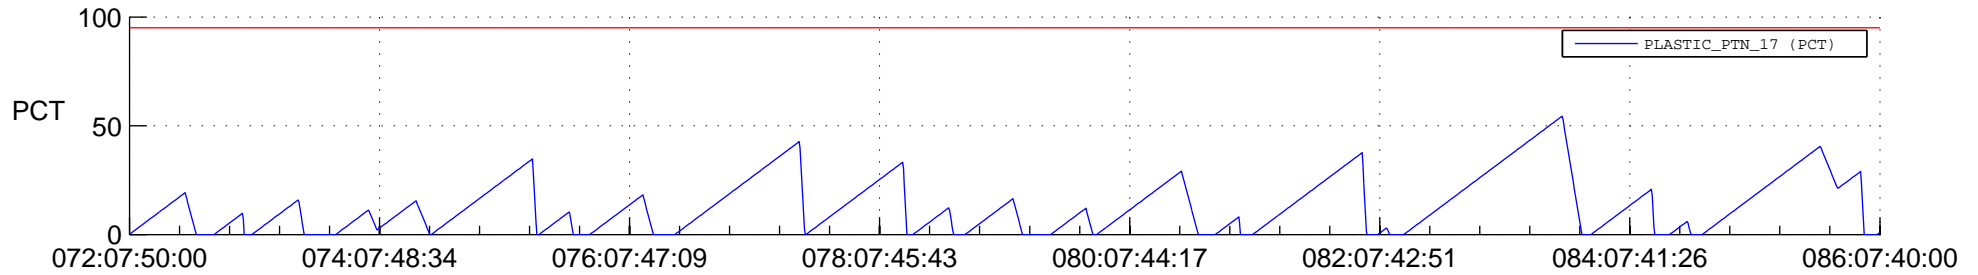

PLASTIC_Percent_Full_Prediction