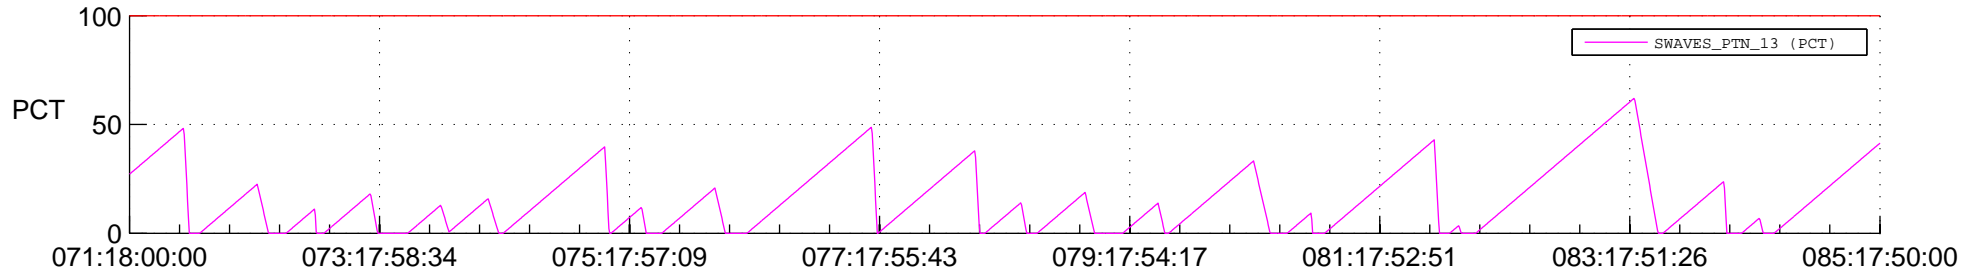

STEREO AHEAD SSR PCT Full Prediction

SWAVES_Percent_Full_Prediction

IMPACT_Percent_Full_Prediction

PLASTIC_Percent_Full_Prediction

Spacecraft_DownLink_Rate