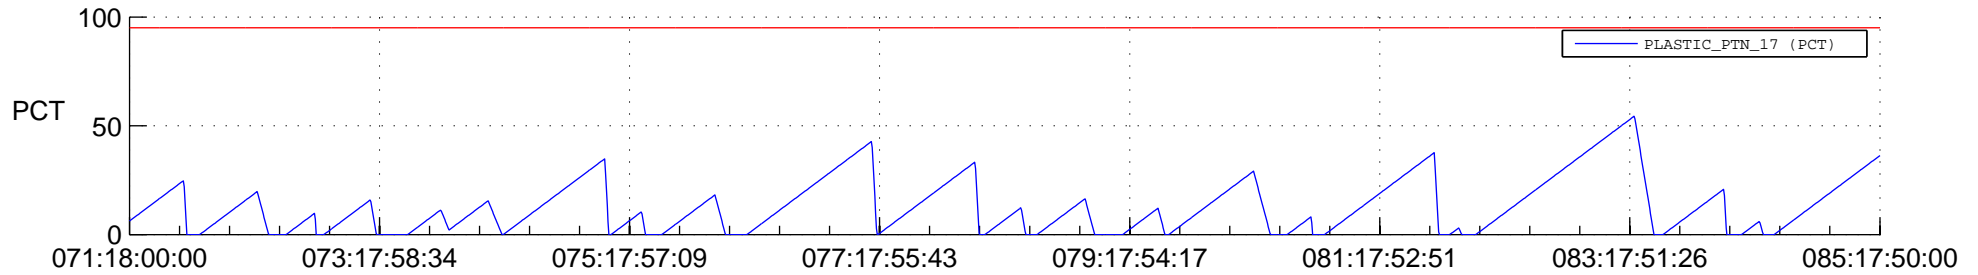

STEREO AHEAD SSR PCT Full Prediction

SWAVES_Percent_Full_Prediction

IMPACT_Percent_Full_Prediction

PLASTIC_Percent_Full_Prediction

Spacecraft_DownLink_Rate