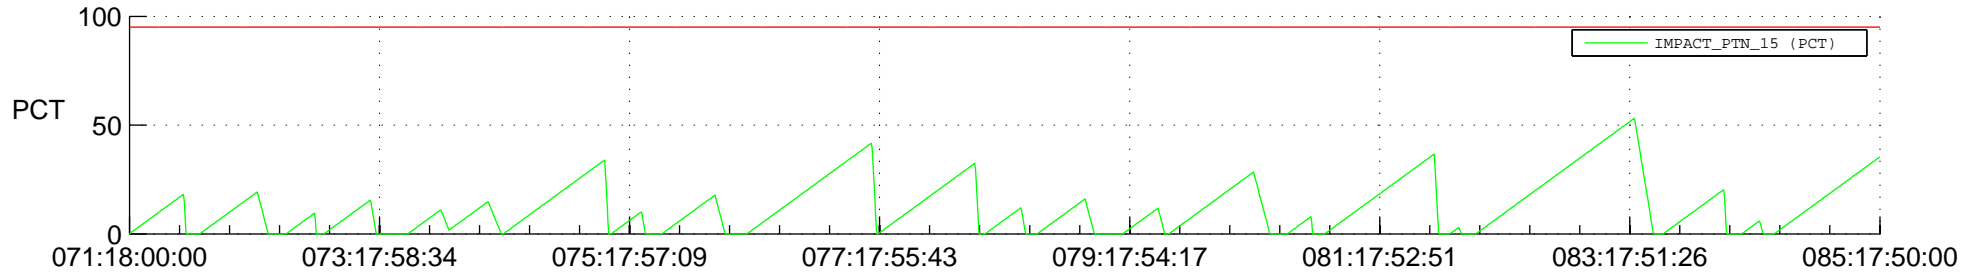

STEREO AHEAD SSR PCT Full Prediction

SWAVES_Percent_Full_Prediction

IMPACT_Percent_Full_Prediction

PLASTIC_Percent_Full_Prediction

Spacecraft_DownLink_Rate