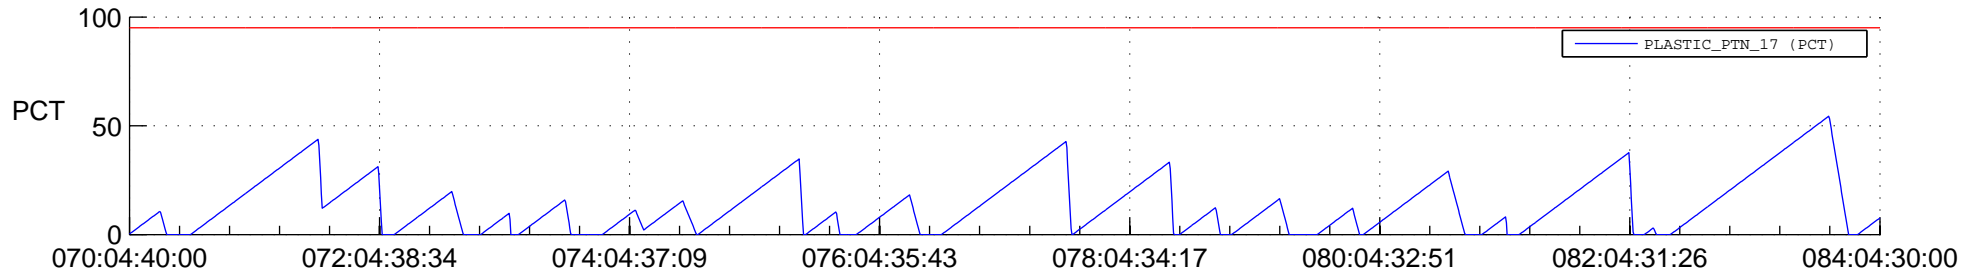

STEREO AHEAD SSR PCT Full Prediction

SWAVES_Percent_Full_Prediction

IMPACT_Percent_Full_Prediction

PLASTIC_Percent_Full_Prediction

Spacecraft_DownLink_Rate

Ground Time (2016:070:04:40:00.000 -2016:084:04:30:00.000)