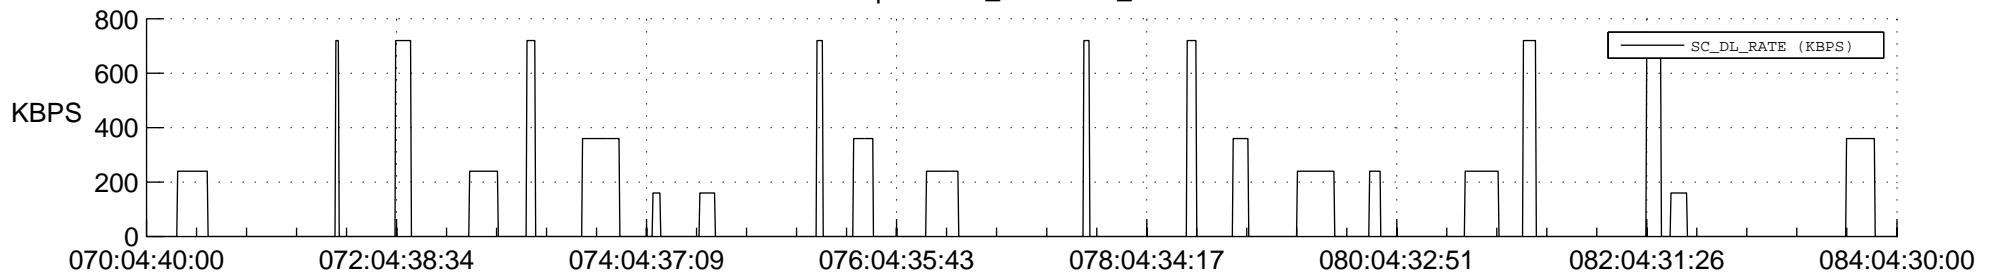

STEREO AHEAD SSR PCT Full Prediction

SWAVES_Percent_Full_Prediction

IMPACT_Percent_Full_Prediction

PLASTIC_Percent_Full_Prediction

Spacecraft_DownLink_Rate

Ground Time (2016:070:04:40:00.000 -2016:084:04:30:00.000)