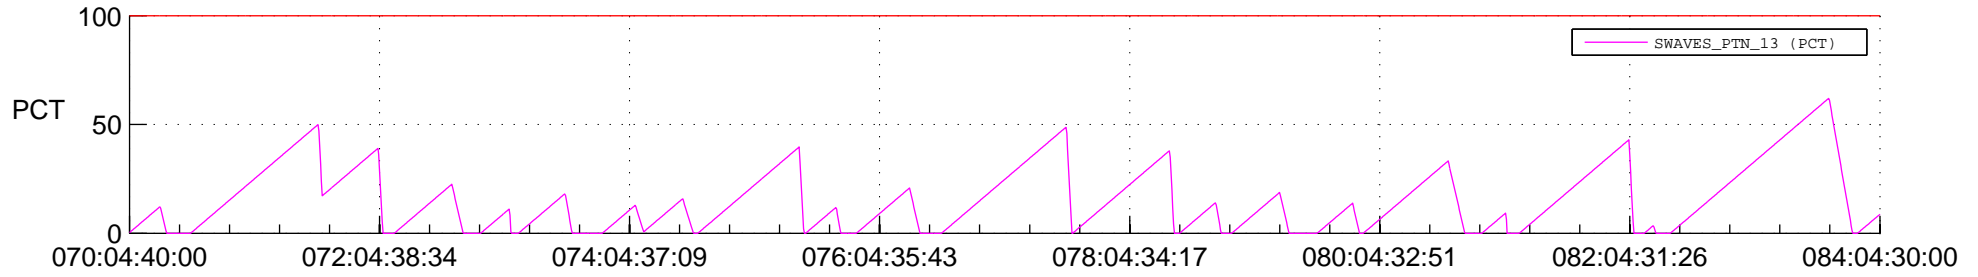

STEREO AHEAD SSR PCT Full Prediction

SWAVES_Percent_Full_Prediction

IMPACT_Percent_Full_Prediction

PLASTIC_Percent_Full_Prediction

Spacecraft_DownLink_Rate

Ground Time (2016:070:04:40:00.000 -2016:084:04:30:00.000)