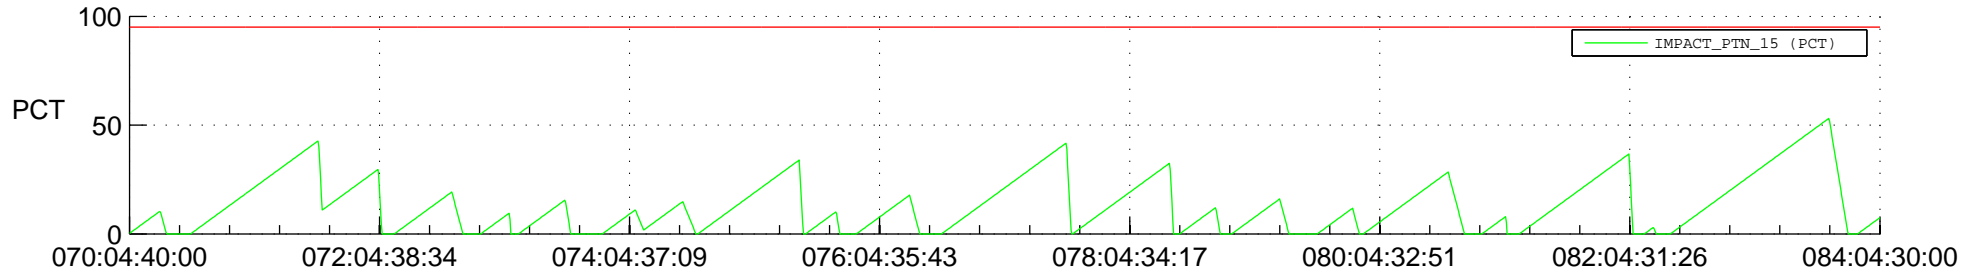

STEREO AHEAD SSR PCT Full Prediction

SWAVES_Percent_Full_Prediction

IMPACT_Percent_Full_Prediction

PLASTIC_Percent_Full_Prediction

Spacecraft_DownLink_Rate

Ground Time (2016:070:04:40:00.000 -2016:084:04:30:00.000)