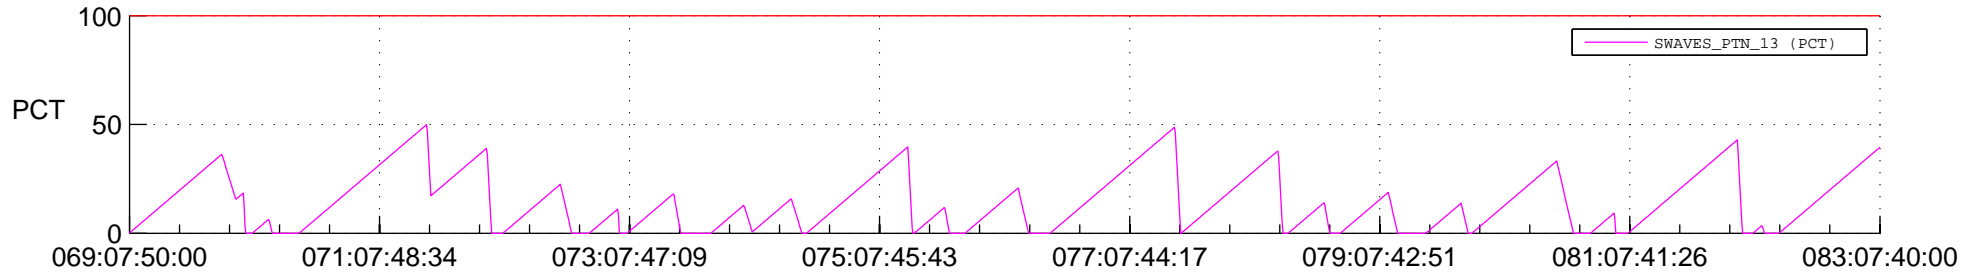

STEREO AHEAD SSR PCT Full Prediction

SWAVES_Percent_Full_Prediction

IMPACT_Percent_Full_Prediction

PLASTIC_Percent_Full_Prediction

Spacecraft_DownLink_Rate