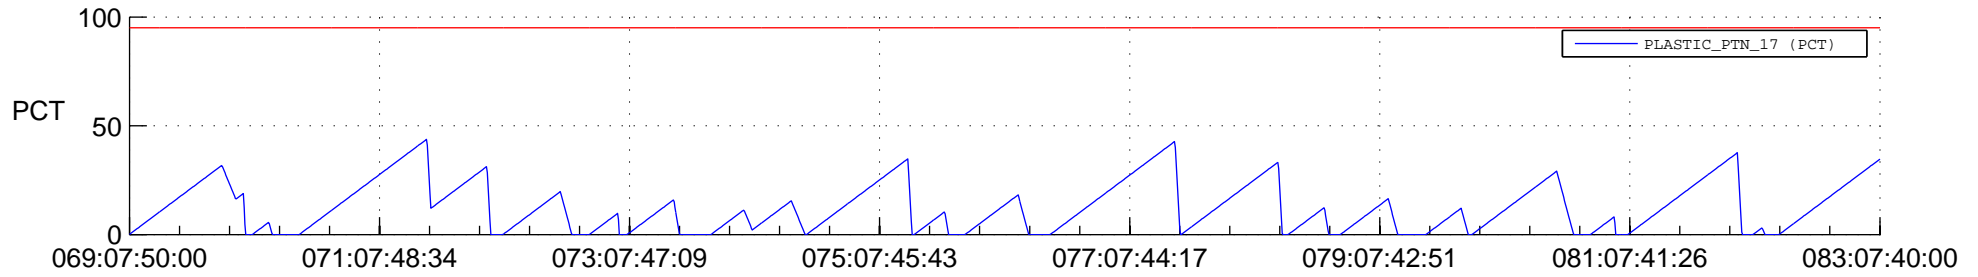

STEREO AHEAD SSR PCT Full Prediction

SWAVES_Percent_Full_Prediction

IMPACT_Percent_Full_Prediction

PLASTIC_Percent_Full_Prediction

Spacecraft_DownLink_Rate