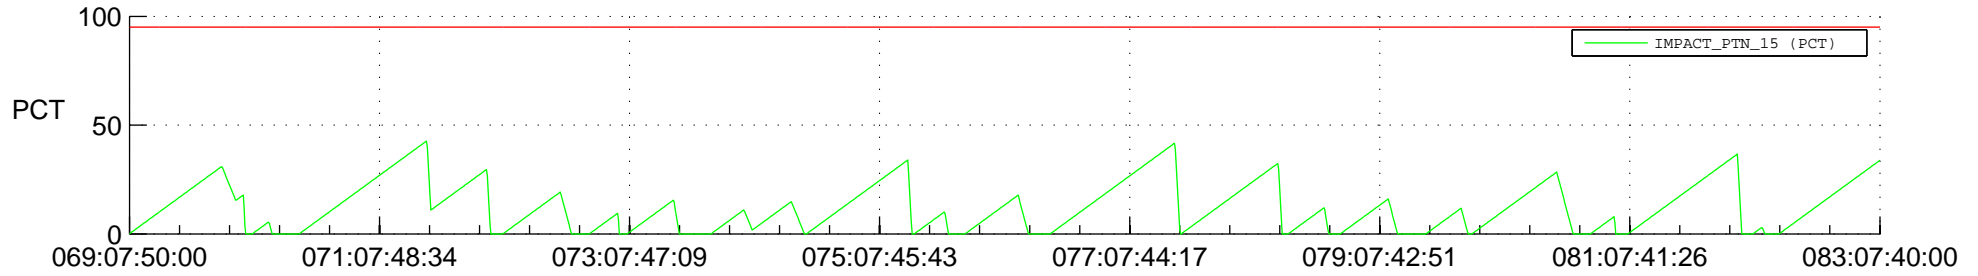

STEREO AHEAD SSR PCT Full Prediction

SWAVES_Percent_Full_Prediction

IMPACT_Percent_Full_Prediction

PLASTIC_Percent_Full_Prediction

Spacecraft_DownLink_Rate