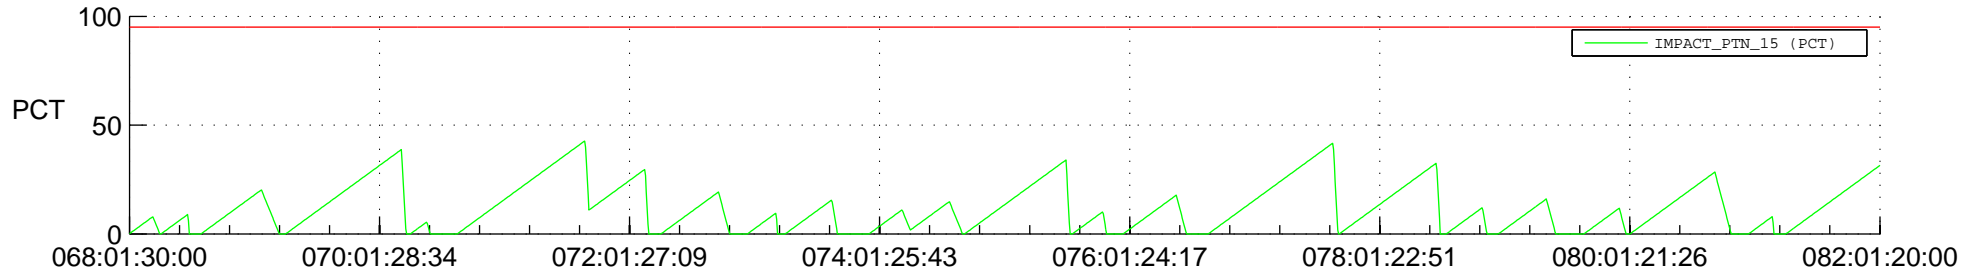

IMPACT_Percent_Full_Prediction