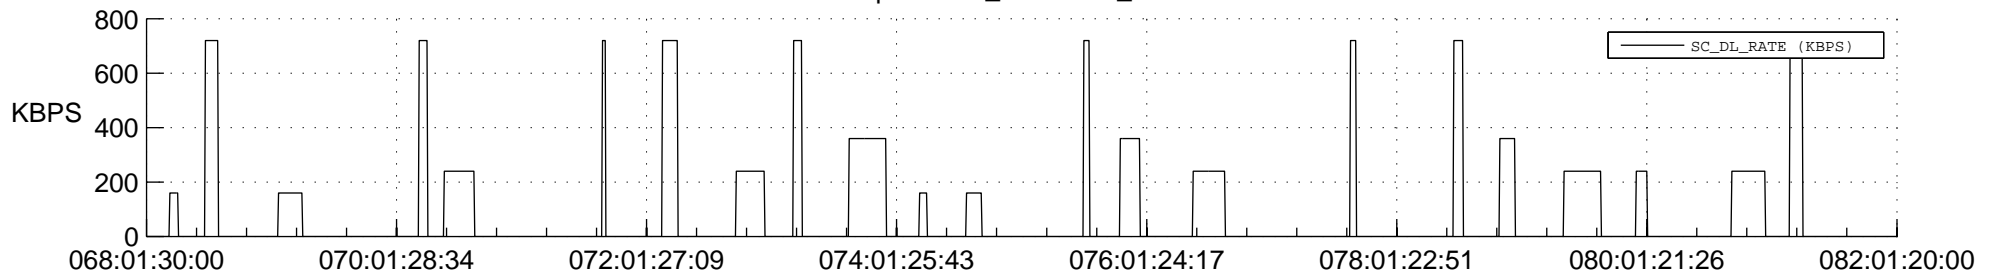

## Spacecraft\_DownLink\_Rate

Ground Time (2016:068:01:30:00.000 -2016:082:01:20:00.000)