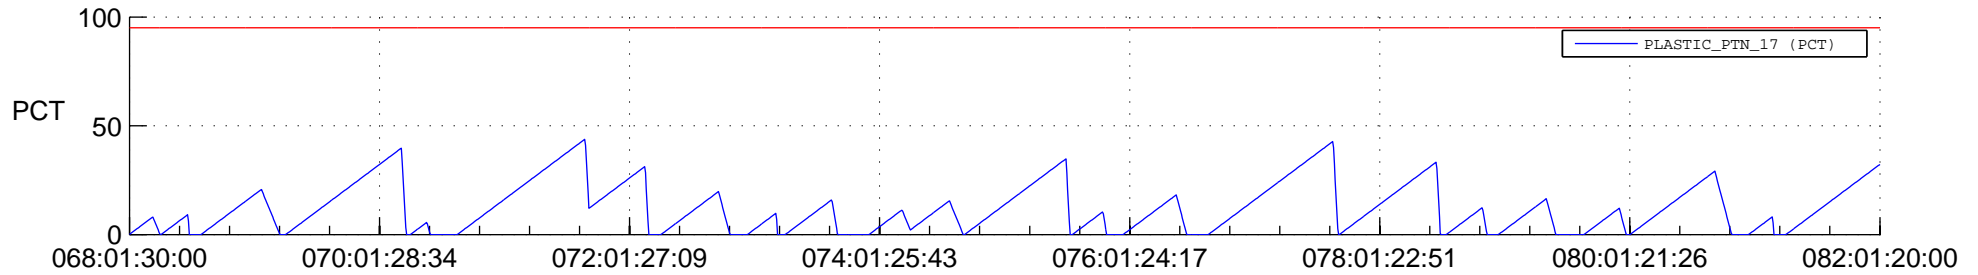

# STEREO AHEAD SSR PCT Full Prediction

## SWAVES\_Percent\_Full\_Prediction

## Spacecraft\_DownLink\_Rate

Ground Time (2016:068:01:30:00.000 -2016:082:01:20:00.000)