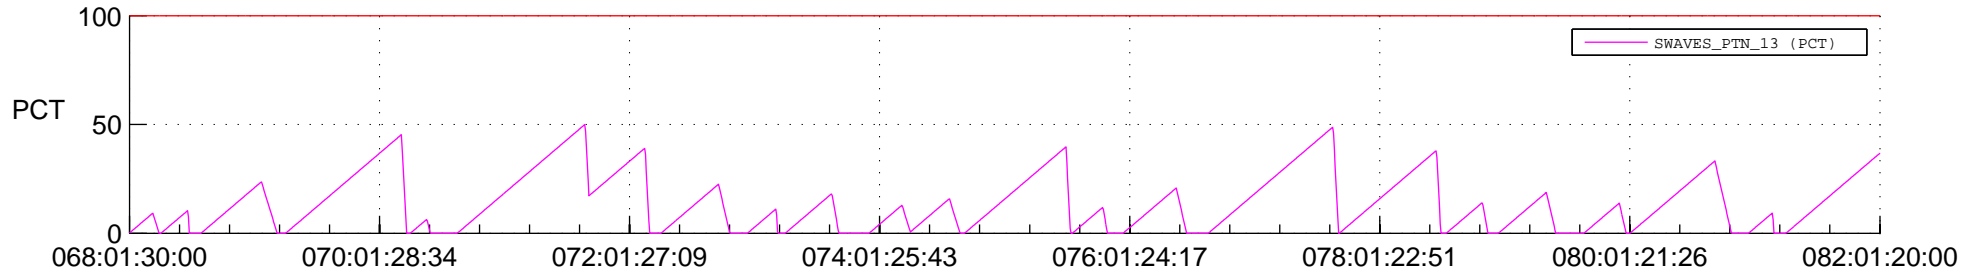

## SWAVES\_Percent\_Full\_Prediction

## Spacecraft\_DownLink\_Rate

Ground Time (2016:068:01:30:00.000 -2016:082:01:20:00.000)