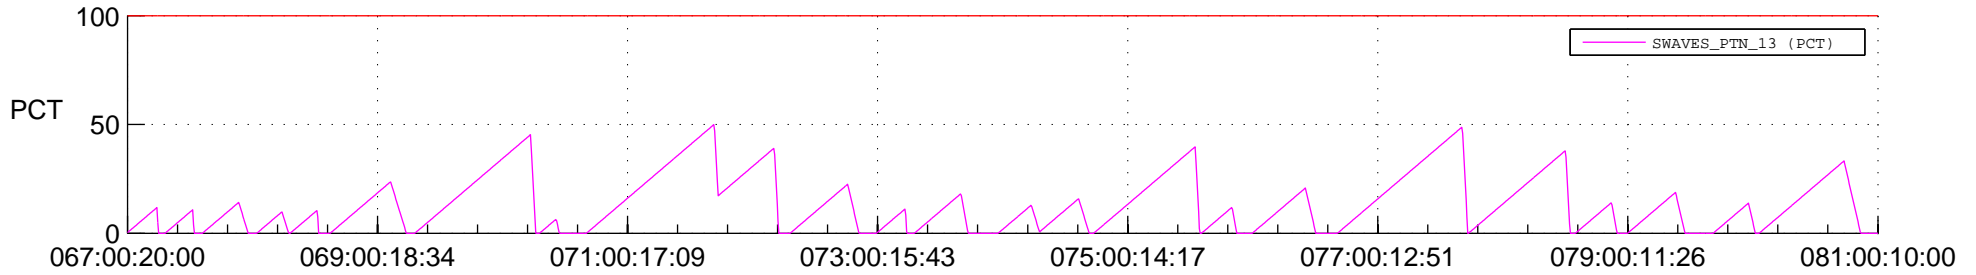

STEREO AHEAD SSR PCT Full Prediction

SWAVES_Percent_Full_Prediction

IMPACT_Percent_Full_Prediction

PLASTIC_Percent_Full_Prediction

Spacecraft_DownLink_Rate

Ground Time (2016:067:00:20:00.000 -2016:081:00:10:00.000)