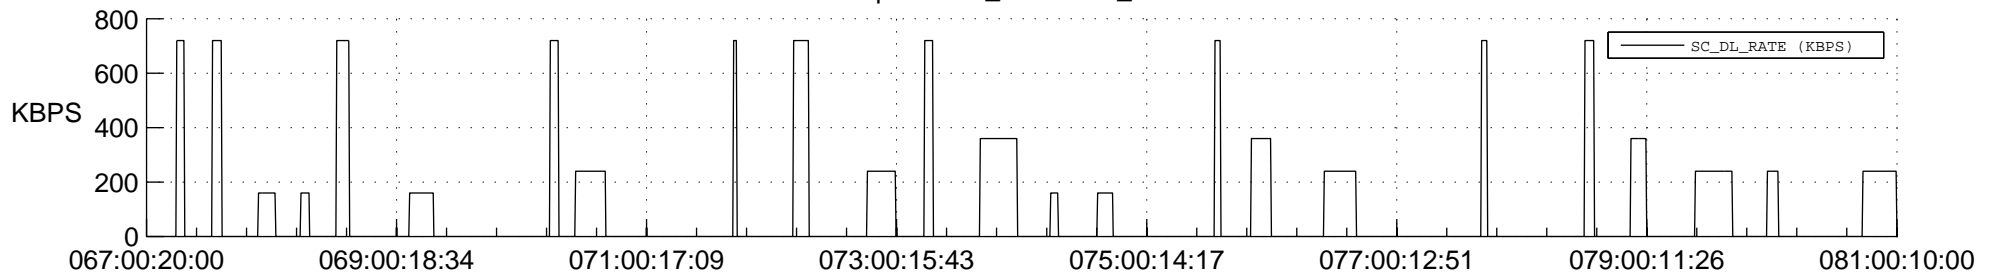

STEREO AHEAD SSR PCT Full Prediction

SWAVES_Percent_Full_Prediction

IMPACT_Percent_Full_Prediction

PLASTIC_Percent_Full_Prediction

Spacecraft_DownLink_Rate

Ground Time (2016:067:00:20:00.000 -2016:081:00:10:00.000)