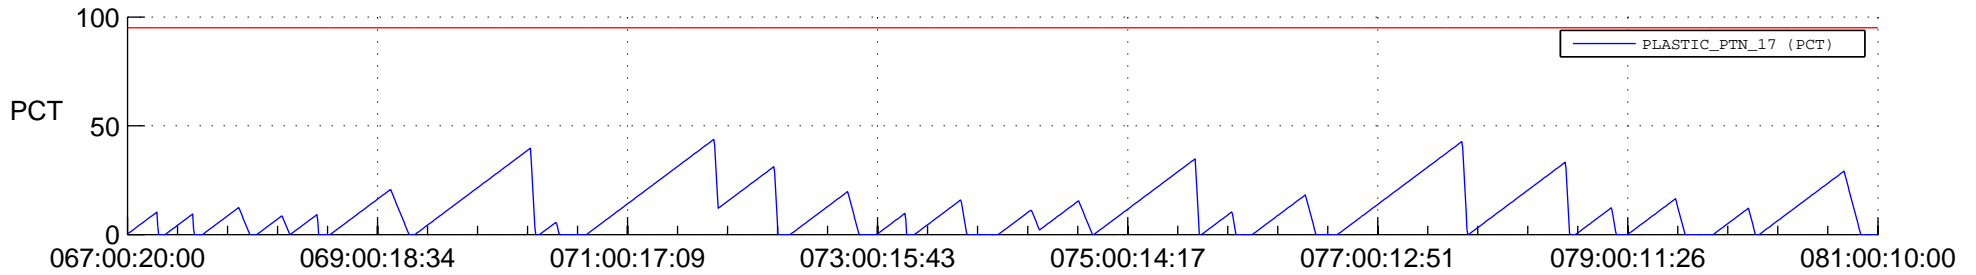

STEREO AHEAD SSR PCT Full Prediction

SWAVES_Percent_Full_Prediction

IMPACT_Percent_Full_Prediction

PLASTIC_Percent_Full_Prediction

Spacecraft_DownLink_Rate

Ground Time (2016:067:00:20:00.000 -2016:081:00:10:00.000)