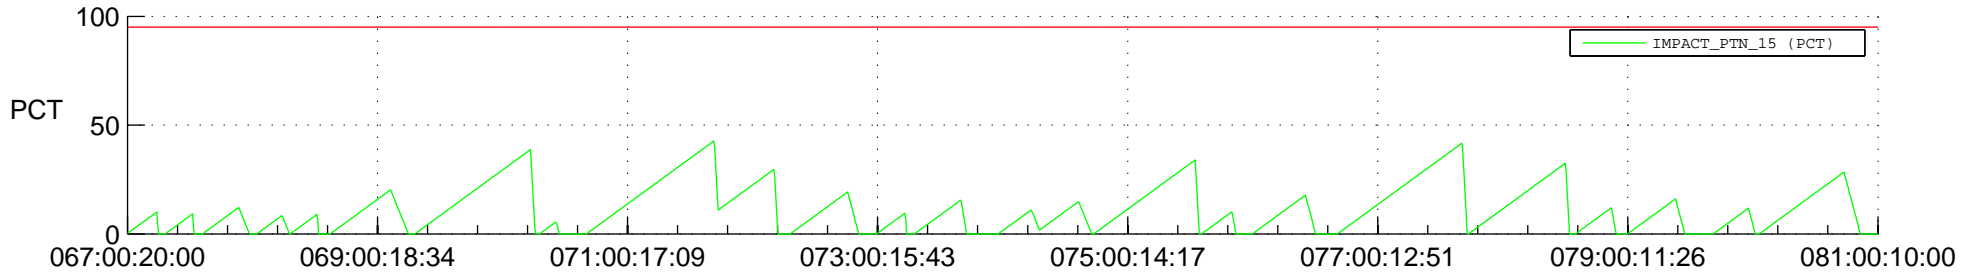

STEREO AHEAD SSR PCT Full Prediction

SWAVES_Percent_Full_Prediction

IMPACT_Percent_Full_Prediction

PLASTIC_Percent_Full_Prediction

Spacecraft_DownLink_Rate

Ground Time (2016:067:00:20:00.000 -2016:081:00:10:00.000)