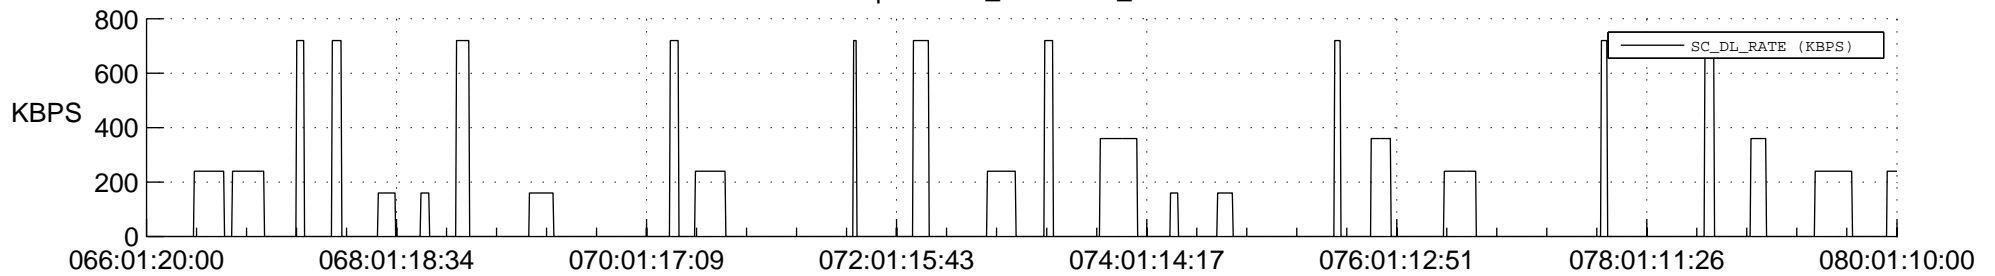

STEREO AHEAD SSR PCT Full Prediction

SWAVES_Percent_Full_Prediction

IMPACT_Percent_Full_Prediction

PLASTIC_Percent_Full_Prediction

Spacecraft_DownLink_Rate

Ground Time (2016:066:01:20:00.000 -2016:080:01:10:00.000)