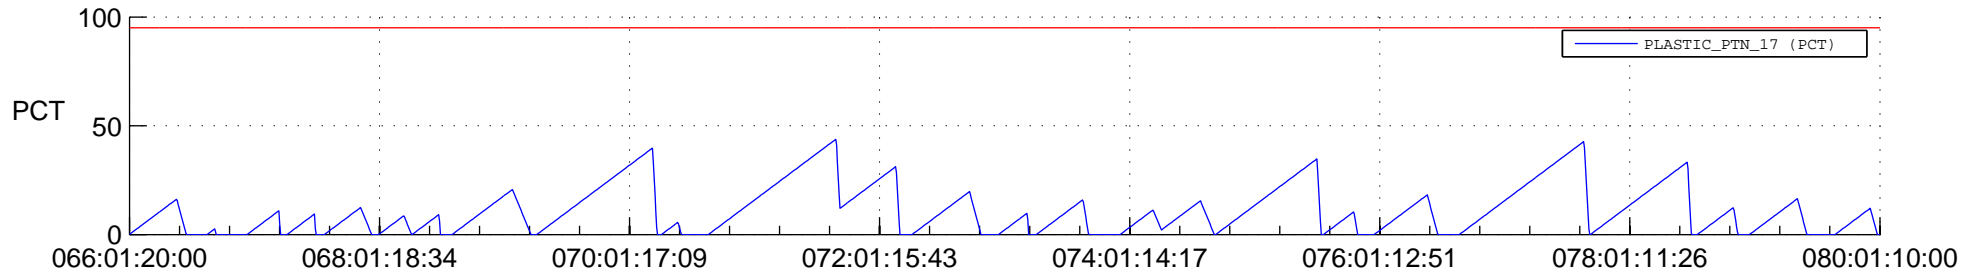

STEREO AHEAD SSR PCT Full Prediction

SWAVES_Percent_Full_Prediction

IMPACT_Percent_Full_Prediction

PLASTIC_Percent_Full_Prediction

Spacecraft_DownLink_Rate

Ground Time (2016:066:01:20:00.000 -2016:080:01:10:00.000)