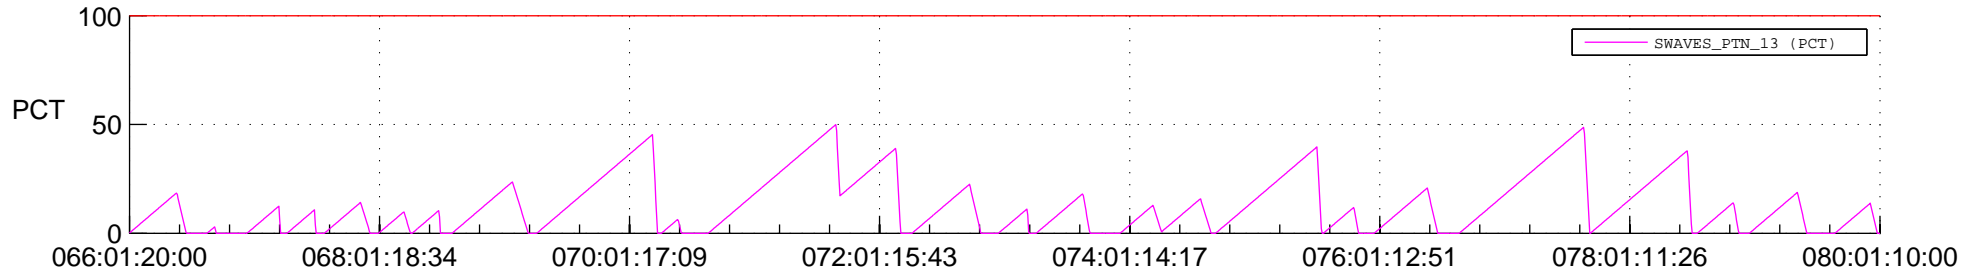

STEREO AHEAD SSR PCT Full Prediction

SWAVES_Percent_Full_Prediction

IMPACT_Percent_Full_Prediction

PLASTIC_Percent_Full_Prediction

Spacecraft_DownLink_Rate

Ground Time (2016:066:01:20:00.000 -2016:080:01:10:00.000)