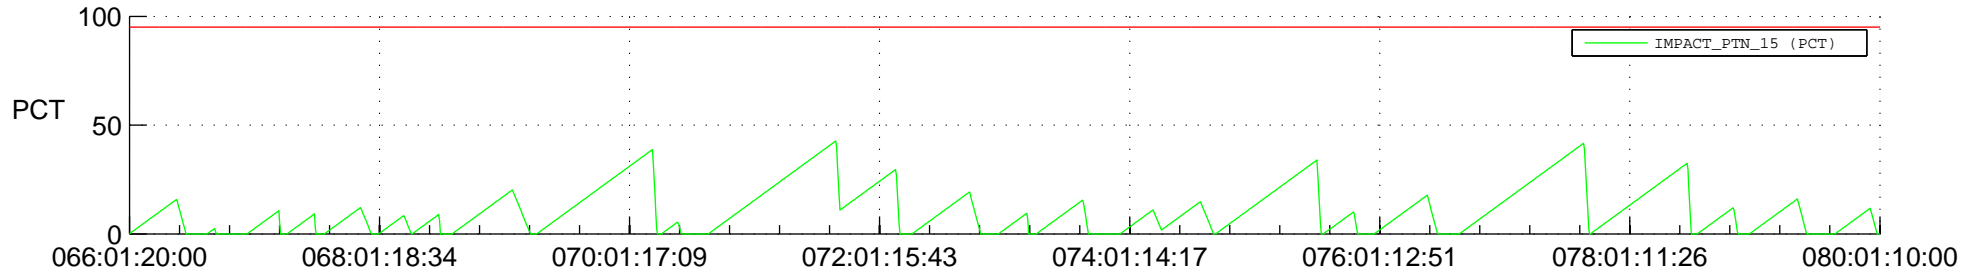

STEREO AHEAD SSR PCT Full Prediction

SWAVES_Percent_Full_Prediction

IMPACT_Percent_Full_Prediction

PLASTIC_Percent_Full_Prediction

Spacecraft_DownLink_Rate

Ground Time (2016:066:01:20:00.000 -2016:080:01:10:00.000)