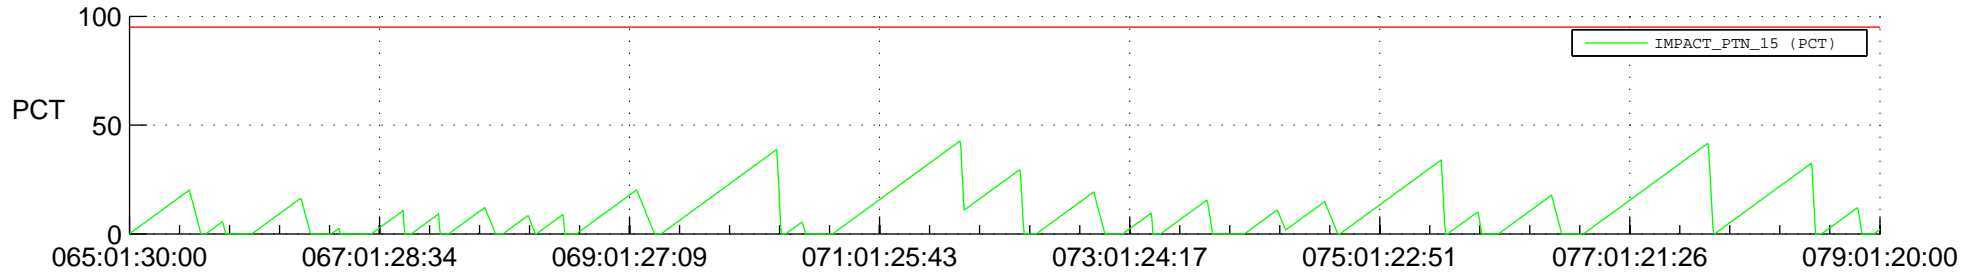

STEREO AHEAD SSR PCT Full Prediction

SWAVES_Percent_Full_Prediction

IMPACT_Percent_Full_Prediction

PLASTIC_Percent_Full_Prediction

Spacecraft_DownLink_Rate