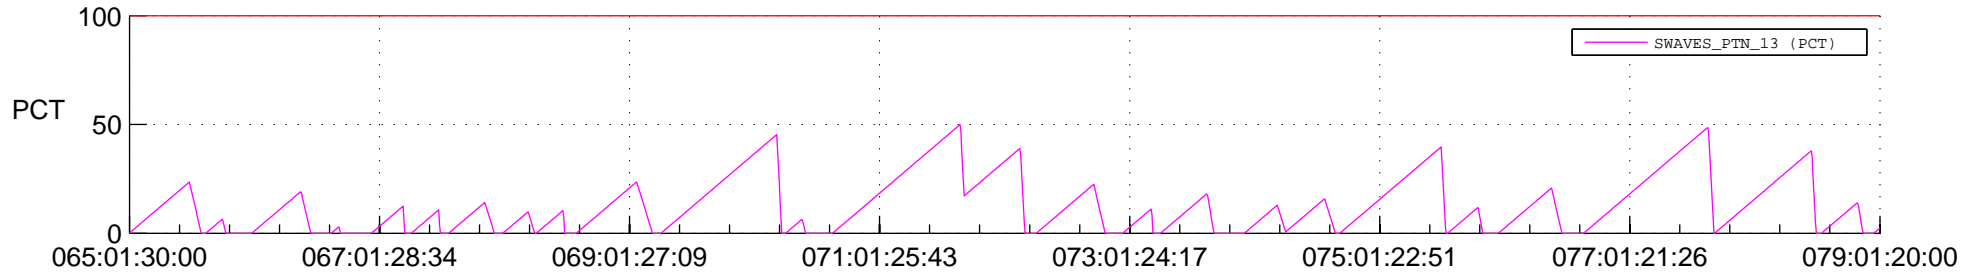

STEREO AHEAD SSR PCT Full Prediction

SWAVES_Percent_Full_Prediction

IMPACT_Percent_Full_Prediction

PLASTIC_Percent_Full_Prediction

Spacecraft_DownLink_Rate