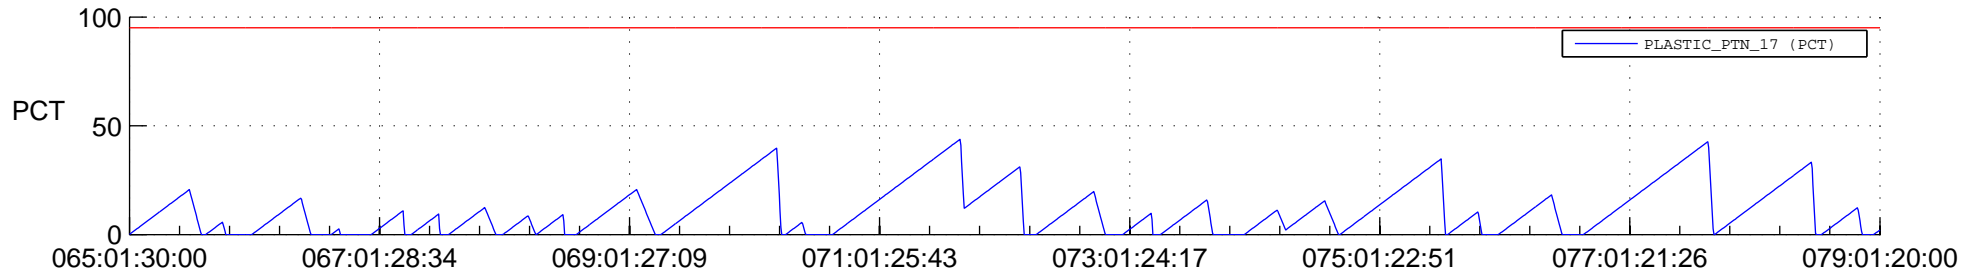

STEREO AHEAD SSR PCT Full Prediction

SWAVES_Percent_Full_Prediction

IMPACT_Percent_Full_Prediction

PLASTIC_Percent_Full_Prediction

Spacecraft_DownLink_Rate