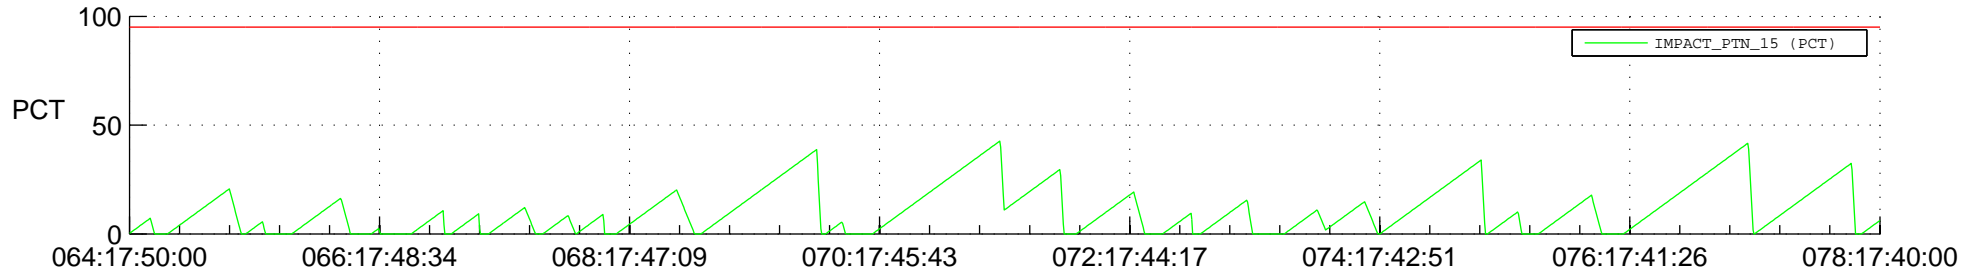

IMPACT_Percent_Full_Prediction