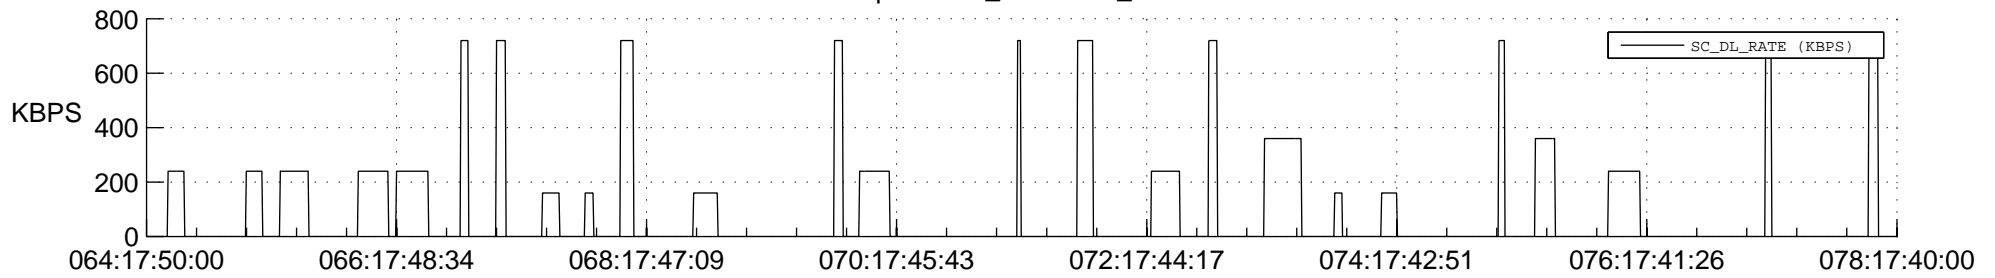

## Spacecraft\_DownLink\_Rate

Ground Time (2016:064:17:50:00.000 -2016:078:17:40:00.000)