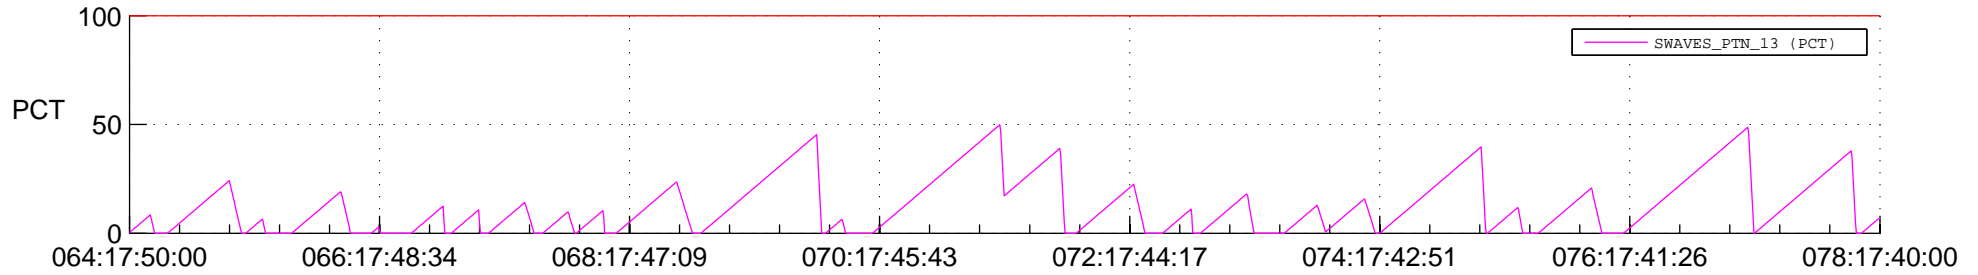

## SWAVES\_Percent\_Full\_Prediction

## Spacecraft\_DownLink\_Rate

Ground Time (2016:064:17:50:00.000 -2016:078:17:40:00.000)