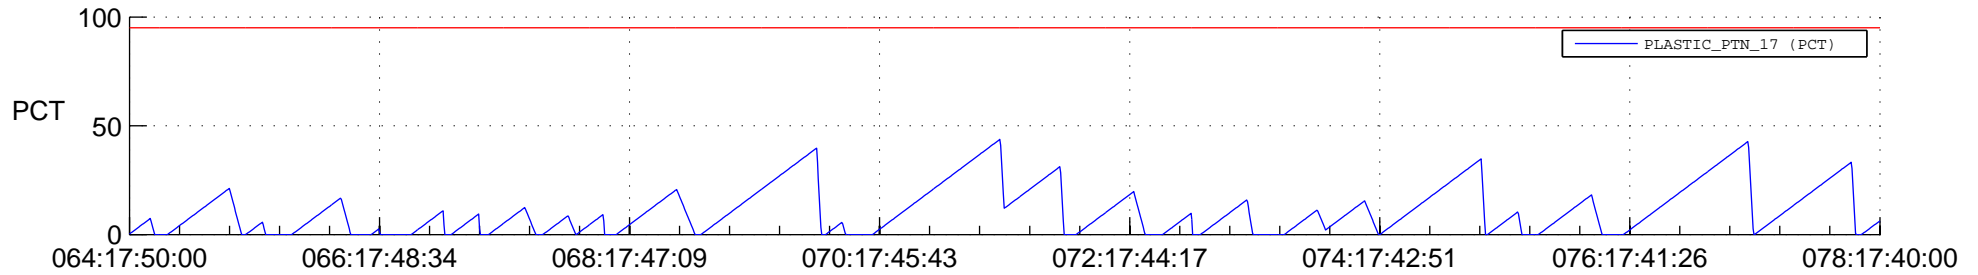

## SWAVES\_Percent\_Full\_Prediction

## Spacecraft\_DownLink\_Rate

Ground Time (2016:064:17:50:00.000 -2016:078:17:40:00.000)