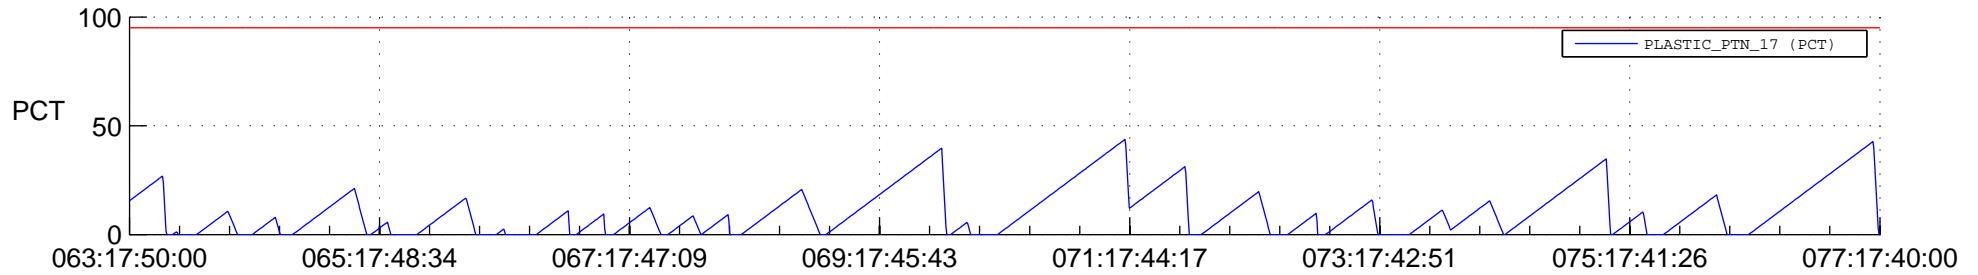

STEREO AHEAD SSR PCT Full Prediction

SWAVES_Percent_Full_Prediction

IMPACT_Percent_Full_Prediction

PLASTIC_Percent_Full_Prediction

Spacecraft_DownLink_Rate

Ground Time (2016:063:17:50:00.000 -2016:077:17:40:00.000)