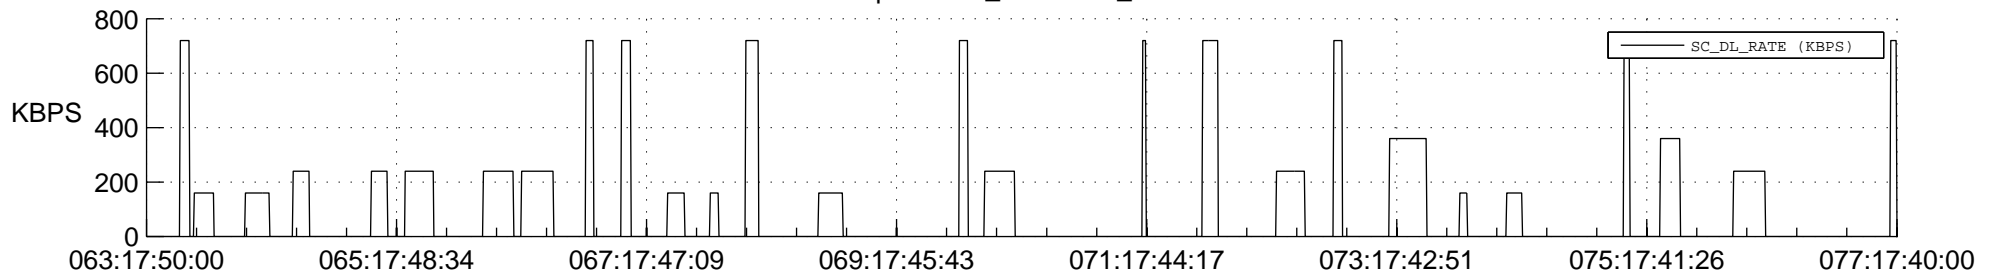

STEREO AHEAD SSR PCT Full Prediction

SWAVES_Percent_Full_Prediction

IMPACT_Percent_Full_Prediction

PLASTIC_Percent_Full_Prediction

Spacecraft_DownLink_Rate

Ground Time (2016:063:17:50:00.000 -2016:077:17:40:00.000)