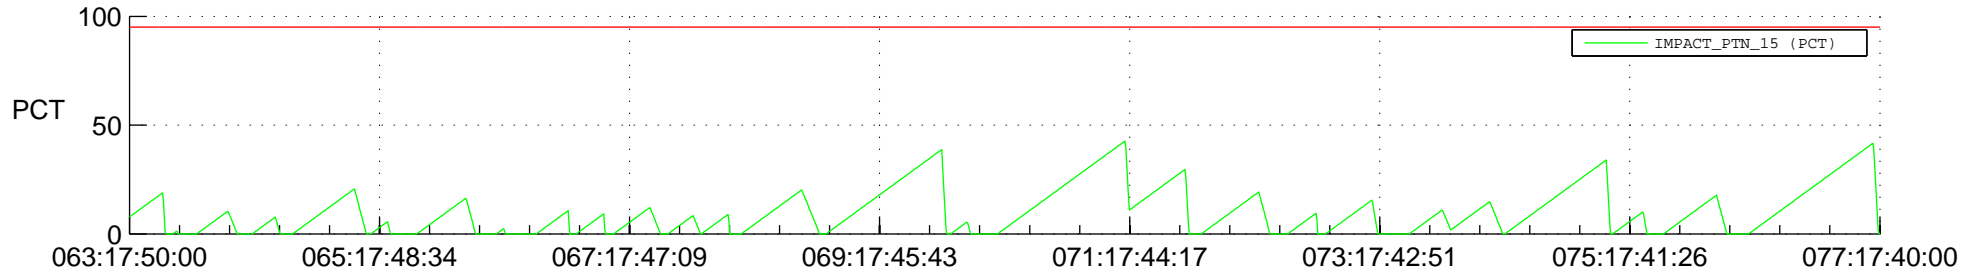

STEREO AHEAD SSR PCT Full Prediction

SWAVES_Percent_Full_Prediction

IMPACT_Percent_Full_Prediction

PLASTIC_Percent_Full_Prediction

Spacecraft_DownLink_Rate

Ground Time (2016:063:17:50:00.000 -2016:077:17:40:00.000)