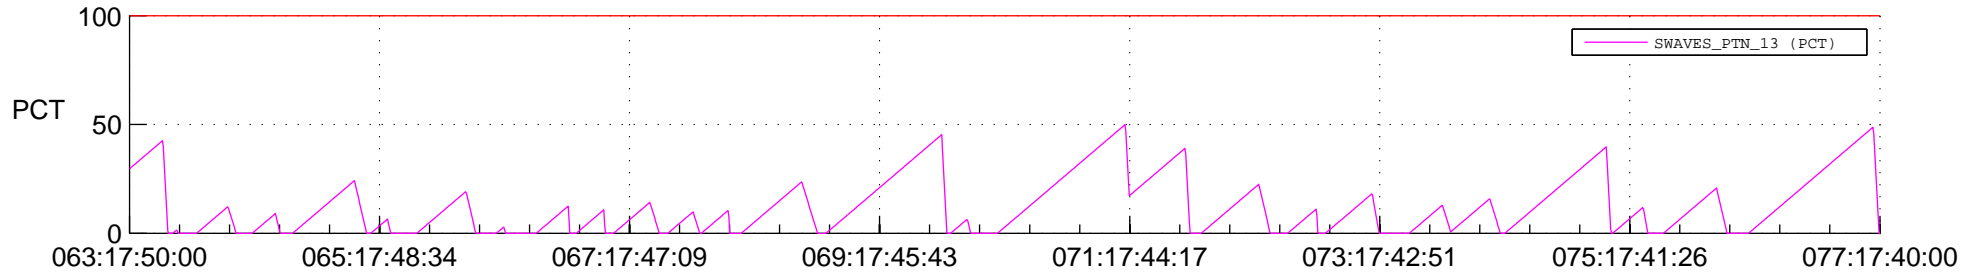

STEREO AHEAD SSR PCT Full Prediction

SWAVES_Percent_Full_Prediction

IMPACT_Percent_Full_Prediction

PLASTIC_Percent_Full_Prediction

Spacecraft_DownLink_Rate

Ground Time (2016:063:17:50:00.000 -2016:077:17:40:00.000)