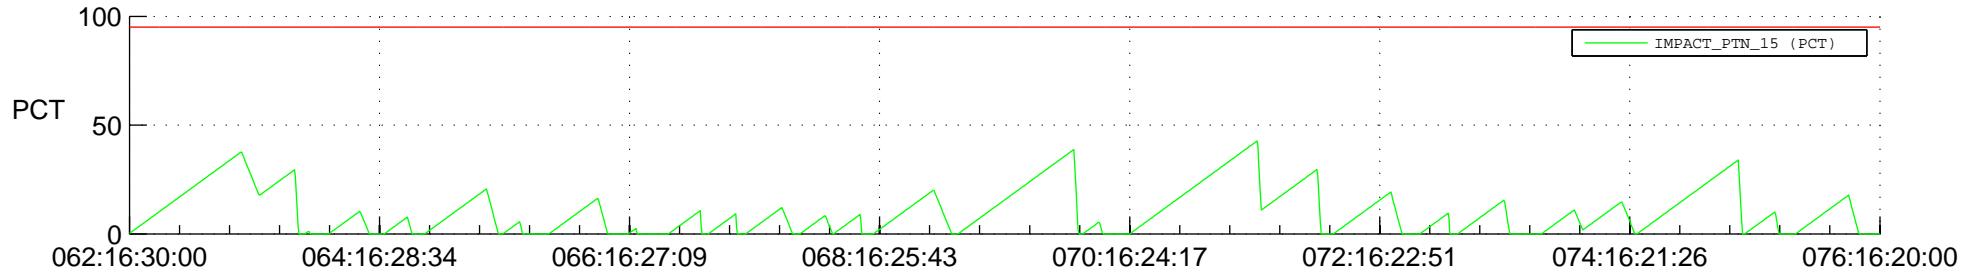

STEREO AHEAD SSR PCT Full Prediction

SWAVES_Percent_Full_Prediction

IMPACT_Percent_Full_Prediction

PLASTIC_Percent_Full_Prediction

Spacecraft_DownLink_Rate