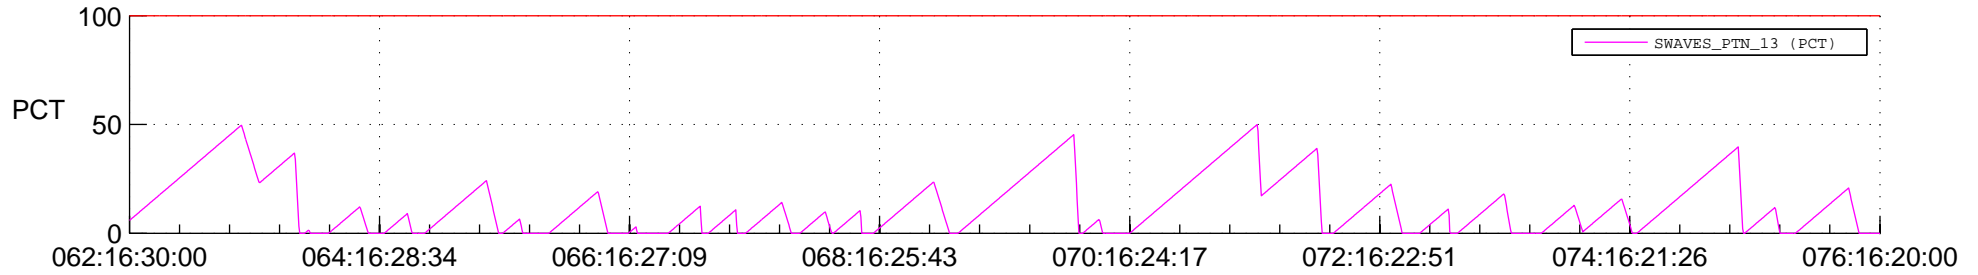

STEREO AHEAD SSR PCT Full Prediction

SWAVES_Percent_Full_Prediction

IMPACT_Percent_Full_Prediction

PLASTIC_Percent_Full_Prediction

Spacecraft_DownLink_Rate