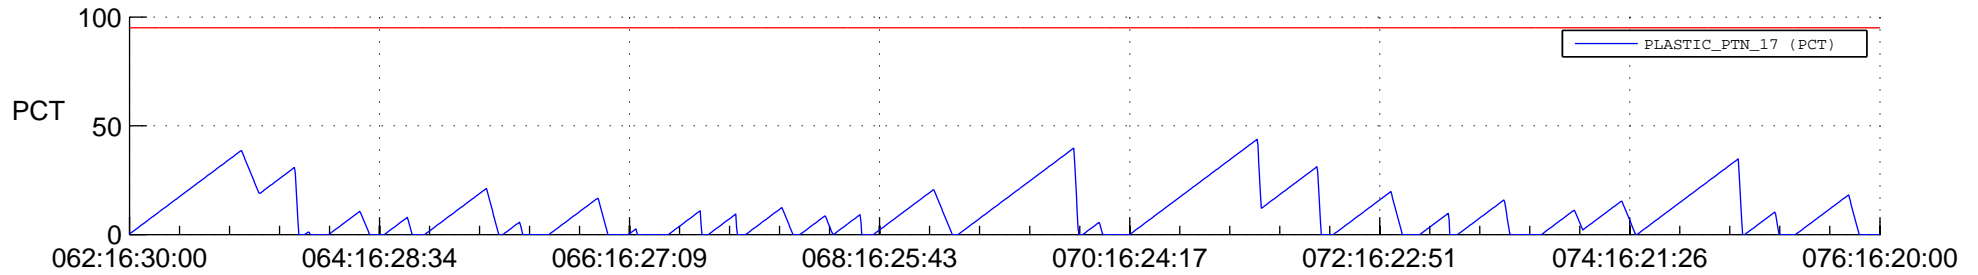

STEREO AHEAD SSR PCT Full Prediction

SWAVES_Percent_Full_Prediction

IMPACT_Percent_Full_Prediction

PLASTIC_Percent_Full_Prediction

Spacecraft_DownLink_Rate