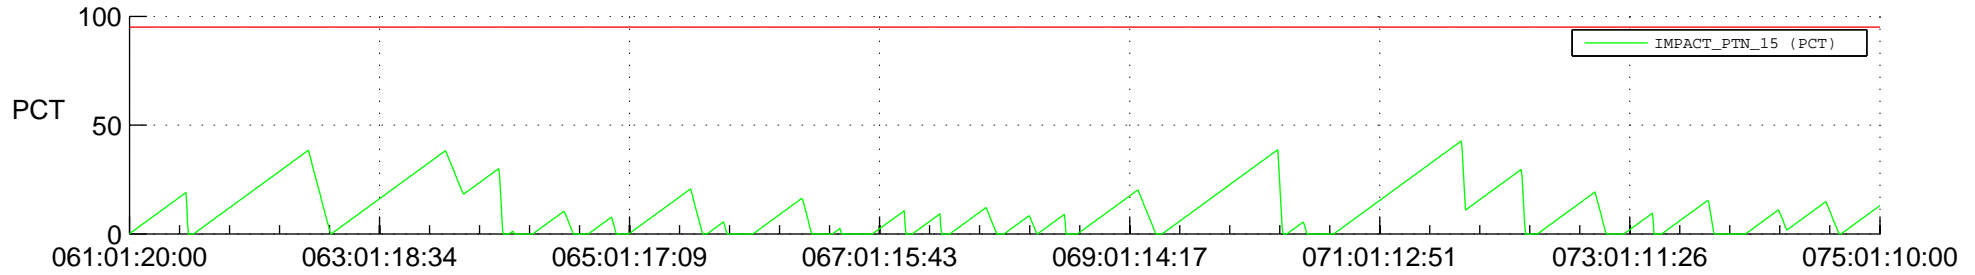

STEREO AHEAD SSR PCT Full Prediction

SWAVES_Percent_Full_Prediction

IMPACT_Percent_Full_Prediction

PLASTIC_Percent_Full_Prediction

Spacecraft_DownLink_Rate