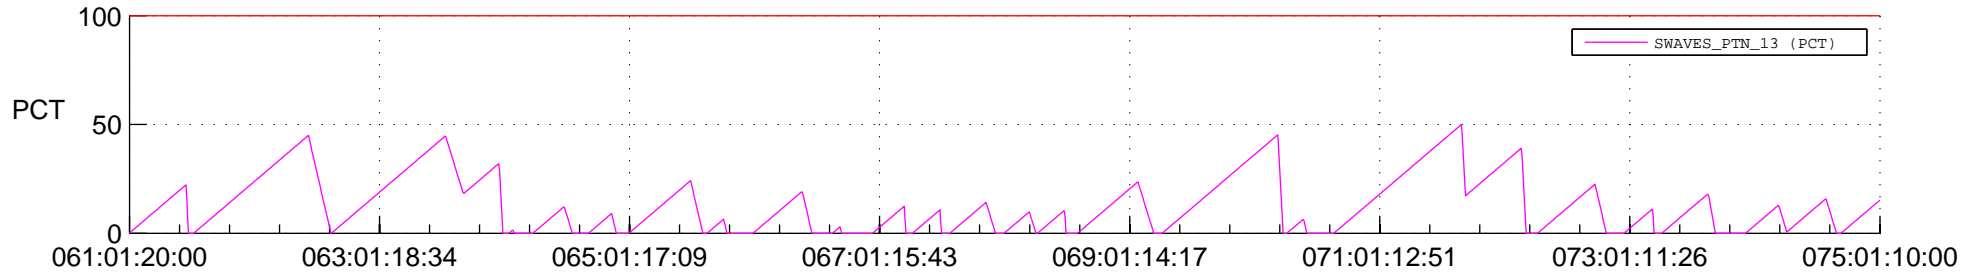

STEREO AHEAD SSR PCT Full Prediction

SWAVES_Percent_Full_Prediction

IMPACT_Percent_Full_Prediction

PLASTIC_Percent_Full_Prediction

Spacecraft_DownLink_Rate