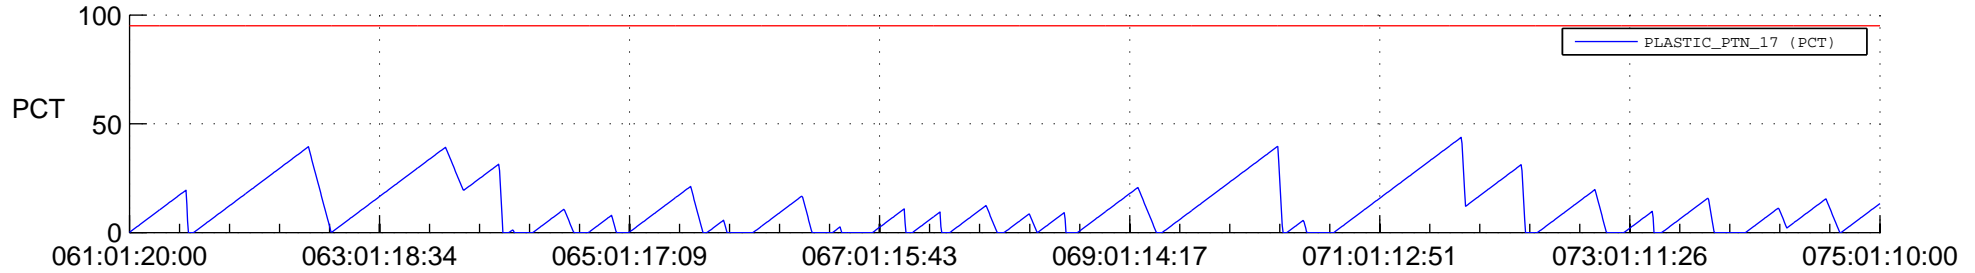

STEREO AHEAD SSR PCT Full Prediction

SWAVES_Percent_Full_Prediction

IMPACT_Percent_Full_Prediction

PLASTIC_Percent_Full_Prediction

Spacecraft_DownLink_Rate