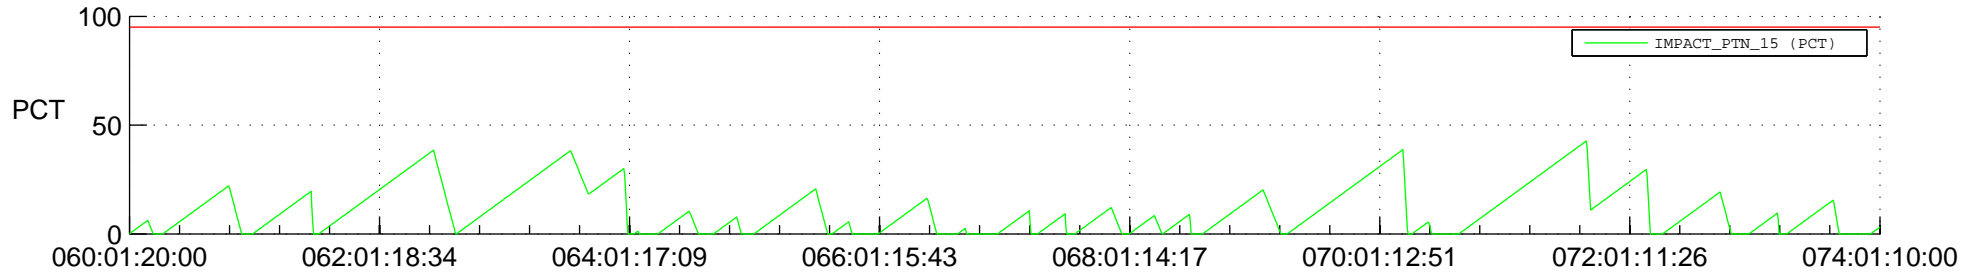

IMPACT_Percent_Full_Prediction