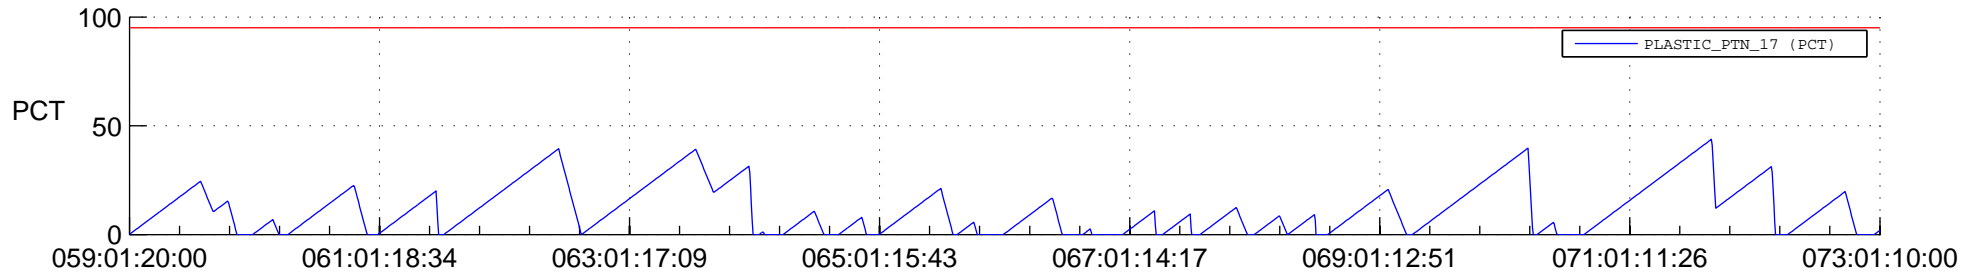

STEREO AHEAD SSR PCT Full Prediction

SWAVES_Percent_Full_Prediction

IMPACT_Percent_Full_Prediction

PLASTIC_Percent_Full_Prediction

Spacecraft_DownLink_Rate