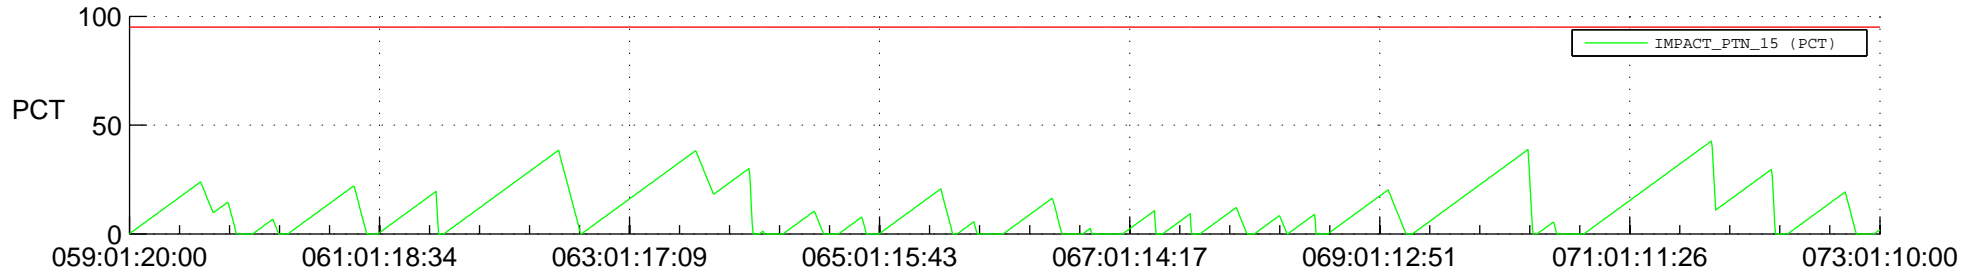

STEREO AHEAD SSR PCT Full Prediction

SWAVES_Percent_Full_Prediction

IMPACT_Percent_Full_Prediction

PLASTIC_Percent_Full_Prediction

Spacecraft_DownLink_Rate