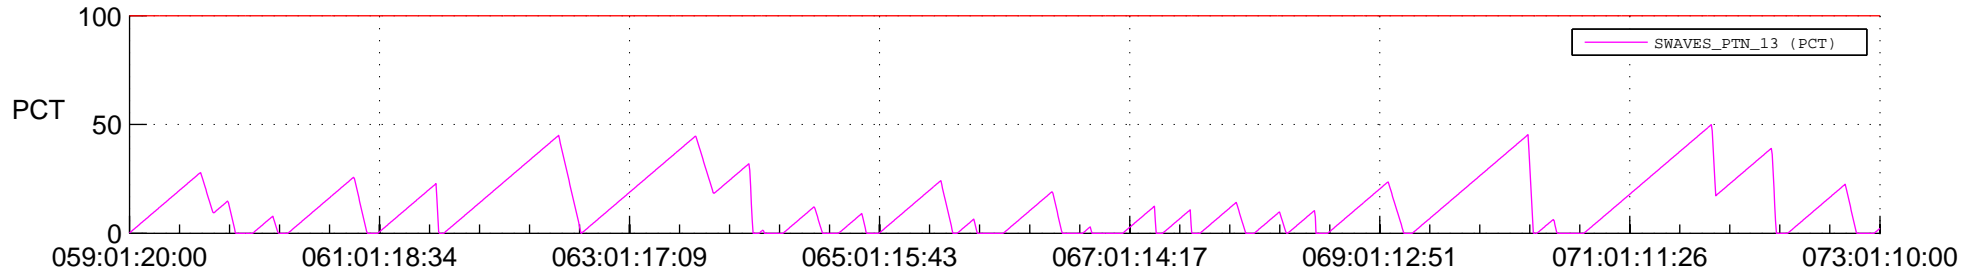

STEREO AHEAD SSR PCT Full Prediction

SWAVES_Percent_Full_Prediction

IMPACT_Percent_Full_Prediction

PLASTIC_Percent_Full_Prediction

Spacecraft_DownLink_Rate